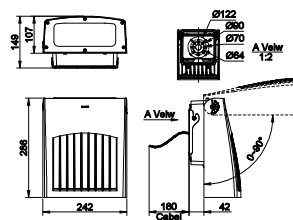

Application

- Walkways
- Parks and Plazas
- Outdoor Parking areas

Dimensional drawing

General Information	
Driver included	Yes
Light Technical	
Color rendering index (CRI)	70
Controls and Dimming	
Dimmable	No
Mechanical and Housing	
Optical cover type	Flat glass
Housing Color	Gray
Mech. impact protection code	IK08
Ingress protection code	IP65
Approval and Application	
CE mark	Yes