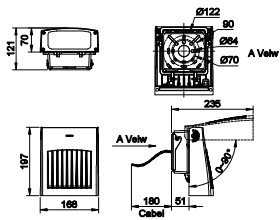

Application

- Walkways
- Parks and Plazas
- Outdoor Parking areas

Dimensional drawing

General Information	
Driver included	Yes
Light Technical	
Color rendering index (CRI)	70
Controls and Dimming	
Dimmable	No
Mechanical and Housing	
Optical cover type	Flat glass
Housing Color	Gray
Mech. impact protection code	IK08
Ingress protection code	IP65
Approval and Application	
CE mark	Yes