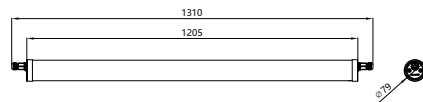

CoreLine tubular waterproof gen2

Benefits

- Saves on energy and maintenance costs
- Quick, toolless installation on ceilings or suspended mounted (indoors and outdoors)
- Flexible mounting - rotatable, freely adjustable mounting brackets
- Ideal for livestock (animal farms) and food applications - ammonia-resistant version (PMMA)
- Modern, industrial design of PC version suitable for halls, circulation areas and general lighting

Features

- 2 versions: Ammonia-resistant - PMMA tube and Polycarbonate tube (PC)
- High water, dust and impact protection: IP67/IP69K/IK06 (PMMA), IP68/IP69K/IK10 (PC)
- Long lifetime and high efficiency: 100,000 hours with flux at 80% min. compared to initial level; up to 160lm/W
- Choice of color temperatures: 3000K and 4000K
- Stainless steel (316) mounting brackets and optional suspended mounting sets for indoor and outdoor installation
- Through wiring installed with external push in connector for fast installation
- Choice of drivers: ON/OFF (PSU), DALI (PSD) and wireless with Interact ready (WIA)

Application

- Food industry (PMMA version)
- Animal farms (PMMA version)
- Halls and circulation areas (PC version)
- (Semi-) open car parks, garages
- Workshops
- General lighting

Dimensional drawing