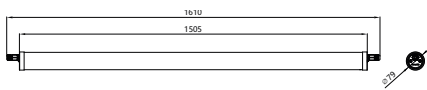

CoreLine tubular waterproof gen2

Benefits

- Saves on energy and maintenance costs
- Quick, toolless installation on ceilings or suspended mounted (indoors and outdoors)
- Flexible mounting - rotatable, freely adjustable mounting brackets
- Ideal for livestock (animal farms) and food applications - ammonia-resistant version (PMMA)
- Modern, industrial design of PC version suitable for halls, circulation areas and general lighting

Features

- 2 versions: Ammonia-resistant - PMMA tube and Polycarbonate tube (PC)
- High water, dust and impact protection: IP67/IP69K/IK06 (PMMA), IP68/IP69K/IK10 (PC)
- Long lifetime and high efficiency: 100,000 hours with flux at 80% min. compared to initial level; up to 160lm/W
- Choice of color temperatures: 3000K and 4000K
- Stainless steel (316) mounting brackets and optional suspended mounting sets for indoor and outdoor installation
- Through wiring installed with external push in connector for fast installation
- Choice of drivers: ON/OFF (PSU), DALI (PSD) and wireless with Interact ready (WIA)

Application

- Food industry (PMMA version)
- Animal farms (PMMA version)
- Halls and circulation areas (PC version)
- (Semi-) open car parks, garages
- Workshops
- General lighting

Dimensional drawing