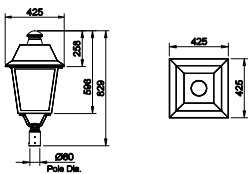

Dimensional drawing

General Information	
Driver included	Yes
Light Technical	
Color rendering index (CRI)	70
Mechanical and Housing	
Optical cover type	Clear dome
Housing Color	Black
Mech. impact protection code	IK09
Ingress protection code	IP66
Approval and Application	
CE mark	Yes
Flammability mark	-