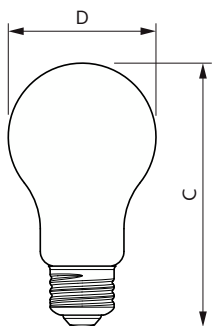

Versions

LEDbulb Color A19 E26 Red

LEDbulb Color A19 E26 Yellow

Plano de dimensiones

Product	D	C
4A19/PER/RED/G/E26/ND 4/1PF	60 mm	106 mm
4A19/PER/YELLOW/G/E26/ND 4/1PF	60 mm	106 mm

Specialty Lamps

Información general