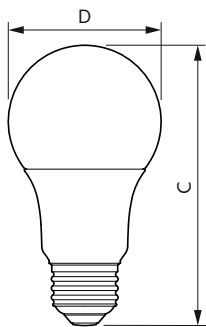

Versions

LEDbulb A19 E26 FR T20

Plano de dimensiones

| Product | D | C |
|---------------------------------------|---------|----------|
| 8.8A19/COR/950/FR/P/E26/DIM/T20 6/1CT | 62.5 mm | 111.5 mm |

CorePro Plastic (Dimmable) A-Shape Lamps