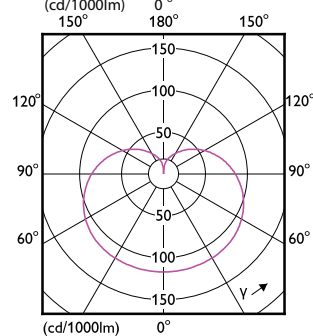

Approval and Application

Order Code	Full Product Name	Ambient temperature range
929002343133	29A21/PER/850/FR/P/E26/D/HO 4/IPF	-20 °C to 45 °C
929002032304	8.8A19/COR/940/FR/P/E26/DIM/T20 6/1CT	-20 to +45 °C
929002035704	5A19/COR/927/FR/P/E26/DIM/T20 6/1CT	-20 to +45 °C
929002036104	8.8A19/COR/927/FR/P/E26/DIM/T20 6/1CT	-20 to +45 °C
929002036204	8.8A19/COR/930/FR/P/E26/DIM/T20 6/1CT	-20 to +45 °C
929002036304	8.8A19/COR/950/FR/P/E26/DIM/T20 6/1CT	-20 to +45 °C
929003784604	14A19/COR/927/FR/P/E26/DIM/T20 6/1CT	-20 to +45 °C
929003784704	14A19/COR/930/FR/P/E26/DIM/T20 6/1CT	-20 to +45 °C
929003784804	14A19/COR/940/FR/P/E26/DIM/T20 6/1CT	-20 to +45 °C
929003784904	14A19/COR/950/FR/P/E26/DIM/T20 6/1CT	-20 to +45 °C
929002285204	12.2A19/COR/950/FR/P/E26/DIM/T20 6/1CT	-20 to +45 °C
929002385204	12.2A19/COR/927/FR/P/E26/DIM/T20 6/1CT	-20 to +45 °C
929002385304	12.2A19/COR/930/FR/P/E26/DIM/T20 6/1CT	-20 to +45 °C
929002385404	12.2A19/COR/940/FR/P/E26/DIM/T20 6/1CT	-20 to +45 °C
929002327634	16A21/PER/930/P/GU24/DIM 4/1FB T20	-20 °C to 45 °C