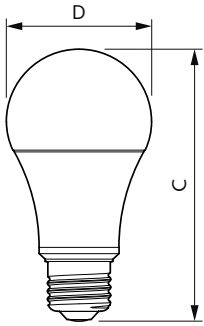

CorePro Plastic (Dimmable) A-Shape Lamps

Application

- Light Commercial
- Retail

Versions

LEDbulb CorePro 19.5-150W E27
A67 Frosted 827 15D ND

LEDbulb E26 A9 FR 1

LEDbulb A21 GU24

Dimensional drawing

Product	D	C
16A21/PER/930/P/GU24/DIM 4/1FB T20	77 mm	140 mm

CorePro Plastic (Dimmable) A-Shape Lamps

Dimensional drawing

Product	D	C
12.2A19/COR/927/FR/P/E26/DIM/T20 6/1CT	60 mm	112 mm
12.2A19/COR/930/FR/P/E26/DIM/T20 6/1CT	60 mm	112 mm
12.2A19/COR/940/FR/P/E26/DIM/T20 6/1CT	60 mm	112 mm
12.2A19/COR/950/FR/P/E26/DIM/T20 6/1CT	60 mm	112 mm

Product	D	C
29A21/PER/850/FR/P/E26/D/HO 4/1PF	77 mm	138 mm

Product	D	C
5A19/COR/927/FR/P/E26/DIM/T20 6/1CT	62.5 mm	111.5 mm
8.8A19/COR/927/FR/P/E26/DIM/T20 6/1CT	62.5 mm	111.5 mm
8.8A19/COR/930/FR/P/E26/DIM/T20 6/1CT	62.5 mm	111.5 mm
8.8A19/COR/940/FR/P/E26/DIM/T20 6/1CT	62.5 mm	111.5 mm
8.8A19/COR/950/FR/P/E26/DIM/T20 6/1CT	62.5 mm	111.5 mm