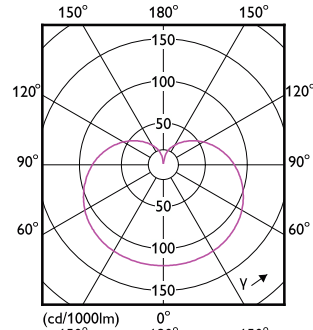

Approval and Application

Order Code	Full Product Name	Ambient temperature range
929002343133	29A21/PER/850/FR/P/E26/D/HO 4/IPF	-20 °C to 45 °C
929002032304	8.8A19/COR/940/FR/P/E26/DIM/T20 6/1CT	-20 to +45 °C
929002035704	5A19/COR/927/FR/P/E26/DIM/T20 6/1CT	-20 to +45 °C
929002036104	8.8A19/COR/927/FR/P/E26/DIM/T20 6/1CT	-20 to +45 °C
929002036204	8.8A19/COR/930/FR/P/E26/DIM/T20 6/1CT	-20 to +45 °C
929002036304	8.8A19/COR/950/FR/P/E26/DIM/T20 6/1CT	-20 to +45 °C
929003784604	14A19/COR/927/FR/P/E26/DIM/T20 6/1CT	-20 to +45 °C
929003784704	14A19/COR/930/FR/P/E26/DIM/T20 6/1CT	-20 to +45 °C
929003784804	14A19/COR/940/FR/P/E26/DIM/T20 6/1CT	-20 to +45 °C
929003784904	14A19/COR/950/FR/P/E26/DIM/T20 6/1CT	-20 to +45 °C
929002285204	12.2A19/COR/950/FR/P/E26/DIM/T20 6/1CT	-20 to +45 °C
929002385204	12.2A19/COR/927/FR/P/E26/DIM/T20 6/1CT	-20 to +45 °C
929002385304	12.2A19/COR/930/FR/P/E26/DIM/T20 6/1CT	-20 to +45 °C
929002385404	12.2A19/COR/940/FR/P/E26/DIM/T20 6/1CT	-20 to +45 °C
929002327634	16A21/PER/930/P/GU24/DIM 4/1FB T20	-20 °C to 45 °C