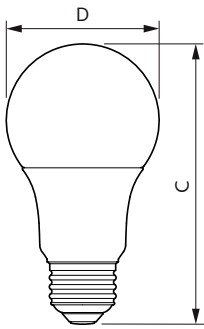

CorePro Plastic (Dimmable) A-Shape Lamps

Application

- Light Commercial
- Retail

Versions

LEDbulb CorePro 19.5-150W E27
A67 Frosted 827 15D ND

LEDbulb E26 A9 FR 1

LEDbulb A21 GU24

Dimensional drawing

Product	D	C
16A21/PER/930/P/GU24/DIM 4/1FB T20	77 mm	140 mm

CorePro Plastic (Dimmable) A-Shape Lamps

Dimensional drawing

Product	D	C
12.2A19/COR/927/FR/P/E26/DIM/T20 6/1CT	60 mm	112 mm
12.2A19/COR/930/FR/P/E26/DIM/T20 6/1CT	60 mm	112 mm
12.2A19/COR/940/FR/P/E26/DIM/T20 6/1CT	60 mm	112 mm
12.2A19/COR/950/FR/P/E26/DIM/T20 6/1CT	60 mm	112 mm

Product	D	C
29A21/PER/850/FR/P/E26/D/HO 4/1PF	77 mm	138 mm

Product	D	C
5A19/COR/927/FR/P/E26/DIM/T20 6/1CT	62.5 mm	111.5 mm
8.8A19/COR/927/FR/P/E26/DIM/T20 6/1CT	62.5 mm	111.5 mm
8.8A19/COR/930/FR/P/E26/DIM/T20 6/1CT	62.5 mm	111.5 mm
8.8A19/COR/940/FR/P/E26/DIM/T20 6/1CT	62.5 mm	111.5 mm
8.8A19/COR/950/FR/P/E26/DIM/T20 6/1CT	62.5 mm	111.5 mm