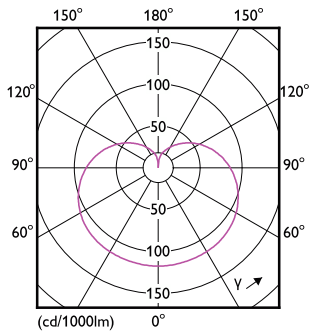

Approval and Application

Order Code	Full Product Name	Ambient temperature range
929002343133	29A21/PER/850/FR/P/E26/D/HO 4/IPF	-20 °C to 45 °C
929002032304	8.8A19/COR/940/FR/P/E26/DIM/T20 6/1CT	-20 to +45 °C
929002035704	5A19/COR/927/FR/P/E26/DIM/T20 6/1CT	-20 to +45 °C
929002036104	8.8A19/COR/927/FR/P/E26/DIM/T20 6/1CT	-20 to +45 °C
929002036204	8.8A19/COR/930/FR/P/E26/DIM/T20 6/1CT	-20 to +45 °C
929002036304	8.8A19/COR/950/FR/P/E26/DIM/T20 6/1CT	-20 to +45 °C
929003784604	14A19/COR/927/FR/P/E26/DIM/T20 6/1CT	-20 to +45 °C
929003784704	14A19/COR/930/FR/P/E26/DIM/T20 6/1CT	-20 to +45 °C
929003784804	14A19/COR/940/FR/P/E26/DIM/T20 6/1CT	-20 to +45 °C
929003784904	14A19/COR/950/FR/P/E26/DIM/T20 6/1CT	-20 to +45 °C
929002285204	12.2A19/COR/950/FR/P/E26/DIM/T20 6/1CT	-20 to +45 °C
929002385204	12.2A19/COR/927/FR/P/E26/DIM/T20 6/1CT	-20 to +45 °C
929002385304	12.2A19/COR/930/FR/P/E26/DIM/T20 6/1CT	-20 to +45 °C
929002385404	12.2A19/COR/940/FR/P/E26/DIM/T20 6/1CT	-20 to +45 °C
929002327634	16A21/PER/930/P/GU24/DIM 4/1FB T20	-20 °C to 45 °C