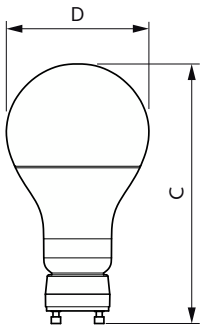

CorePro Plastic (Dimmable) A-Shape Lamps

Application

- Light Commercial
- Retail

Versions

LEDbulb CorePro 19.5-150W E27
A67 Frosted 827 15D ND

LEDbulb E26 A9 FR 1

LEDbulb A21 GU24

Dimensional drawing

Product	D	C
16A21/PER/930/P/GU24/DIM 4/1FB T20	77 mm	140 mm

CorePro Plastic (Dimmable) A-Shape Lamps

Dimensional drawing

Product	D	C
12.2A19/COR/927/FR/P/E26/DIM/T20 6/1CT	60 mm	112 mm
12.2A19/COR/930/FR/P/E26/DIM/T20 6/1CT	60 mm	112 mm
12.2A19/COR/940/FR/P/E26/DIM/T20 6/1CT	60 mm	112 mm
12.2A19/COR/950/FR/P/E26/DIM/T20 6/1CT	60 mm	112 mm

Product	D	C
29A21/PER/850/FR/P/E26/D/HO 4/1PF	77 mm	138 mm

Product	D	C
5A19/COR/927/FR/P/E26/DIM/T20 6/1CT	62.5 mm	111.5 mm
8.8A19/COR/927/FR/P/E26/DIM/T20 6/1CT	62.5 mm	111.5 mm
8.8A19/COR/930/FR/P/E26/DIM/T20 6/1CT	62.5 mm	111.5 mm
8.8A19/COR/940/FR/P/E26/DIM/T20 6/1CT	62.5 mm	111.5 mm
8.8A19/COR/950/FR/P/E26/DIM/T20 6/1CT	62.5 mm	111.5 mm