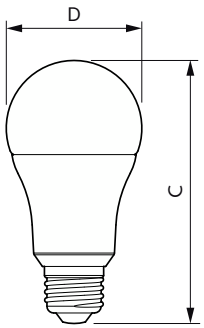

CorePro Plastic (Dimmable) A-Shape Lamps

Application

- Light Commercial
- Retail

Versions

LEDbulb CorePro 19.5-150W E27
A67 Frosted 827 15D ND

LEDbulb E26 A9 FR 1

LEDbulb A21 GU24

Dimensional drawing

Product	D	C
16A21/PER/930/P/GU24/DIM 4/1FB T20	77 mm	140 mm

CorePro Plastic (Dimmable) A-Shape Lamps

Dimensional drawing

Product	D	C
12.2A19/COR/927/FR/P/E26/DIM/T20 6/1CT	60 mm	112 mm
12.2A19/COR/930/FR/P/E26/DIM/T20 6/1CT	60 mm	112 mm
12.2A19/COR/940/FR/P/E26/DIM/T20 6/1CT	60 mm	112 mm
12.2A19/COR/950/FR/P/E26/DIM/T20 6/1CT	60 mm	112 mm

Product	D	C
29A21/PER/850/FR/P/E26/D/HO 4/1PF	77 mm	138 mm

Product	D	C
5A19/COR/927/FR/P/E26/DIM/T20 6/1CT	62.5 mm	111.5 mm
8.8A19/COR/927/FR/P/E26/DIM/T20 6/1CT	62.5 mm	111.5 mm
8.8A19/COR/930/FR/P/E26/DIM/T20 6/1CT	62.5 mm	111.5 mm
8.8A19/COR/940/FR/P/E26/DIM/T20 6/1CT	62.5 mm	111.5 mm
8.8A19/COR/950/FR/P/E26/DIM/T20 6/1CT	62.5 mm	111.5 mm