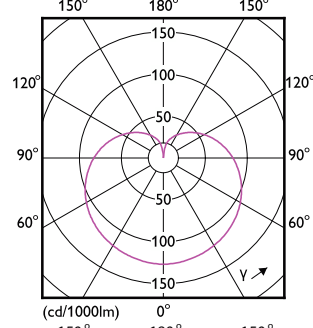

Approval and Application

Order Code	Full Product Name	Ambient temperature range
929002343133	29A21/PER/850/FR/P/E26/D/HO 4/IPF	-20 °C to 45 °C
929002032304	8.8A19/COR/940/FR/P/E26/DIM/T20 6/1CT	-20 to +45 °C
929002035704	5A19/COR/927/FR/P/E26/DIM/T20 6/1CT	-20 to +45 °C
929002036104	8.8A19/COR/927/FR/P/E26/DIM/T20 6/1CT	-20 to +45 °C
929002036204	8.8A19/COR/930/FR/P/E26/DIM/T20 6/1CT	-20 to +45 °C
929002036304	8.8A19/COR/950/FR/P/E26/DIM/T20 6/1CT	-20 to +45 °C
929003784604	14A19/COR/927/FR/P/E26/DIM/T20 6/1CT	-20 to +45 °C
929003784704	14A19/COR/930/FR/P/E26/DIM/T20 6/1CT	-20 to +45 °C
929003784804	14A19/COR/940/FR/P/E26/DIM/T20 6/1CT	-20 to +45 °C
929003784904	14A19/COR/950/FR/P/E26/DIM/T20 6/1CT	-20 to +45 °C
929002285204	12.2A19/COR/950/FR/P/E26/DIM/T20 6/1CT	-20 to +45 °C
929002385204	12.2A19/COR/927/FR/P/E26/DIM/T20 6/1CT	-20 to +45 °C
929002385304	12.2A19/COR/930/FR/P/E26/DIM/T20 6/1CT	-20 to +45 °C
929002385404	12.2A19/COR/940/FR/P/E26/DIM/T20 6/1CT	-20 to +45 °C
929002327634	16A21/PER/930/P/GU24/DIM 4/1FB T20	-20 °C to 45 °C