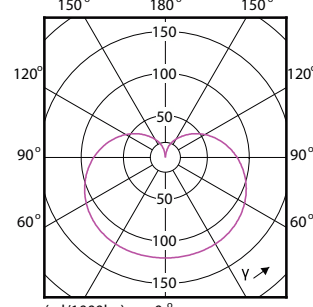

Approval and Application

Order Code	Full Product Name	Ambient temperature range
929002343133	29A21/PER/850/FR/P/E26/D/HO 4/IPF	-20 °C to 45 °C
929002032304	8.8A19/COR/940/FR/P/E26/DIM/T20 6/1CT	-20 to +45 °C
929002035704	5A19/COR/927/FR/P/E26/DIM/T20 6/1CT	-20 to +45 °C
929002036104	8.8A19/COR/927/FR/P/E26/DIM/T20 6/1CT	-20 to +45 °C
929002036204	8.8A19/COR/930/FR/P/E26/DIM/T20 6/1CT	-20 to +45 °C
929002036304	8.8A19/COR/950/FR/P/E26/DIM/T20 6/1CT	-20 to +45 °C
929003784604	14A19/COR/927/FR/P/E26/DIM/T20 6/1CT	-20 to +45 °C
929003784704	14A19/COR/930/FR/P/E26/DIM/T20 6/1CT	-20 to +45 °C
929003784804	14A19/COR/940/FR/P/E26/DIM/T20 6/1CT	-20 to +45 °C
929003784904	14A19/COR/950/FR/P/E26/DIM/T20 6/1CT	-20 to +45 °C
929002285204	12.2A19/COR/950/FR/P/E26/DIM/T20 6/1CT	-20 to +45 °C
929002385204	12.2A19/COR/927/FR/P/E26/DIM/T20 6/1CT	-20 to +45 °C
929002385304	12.2A19/COR/930/FR/P/E26/DIM/T20 6/1CT	-20 to +45 °C
929002385404	12.2A19/COR/940/FR/P/E26/DIM/T20 6/1CT	-20 to +45 °C
929002327634	16A21/PER/930/P/GU24/DIM 4/1FB T20	-20 °C to 45 °C