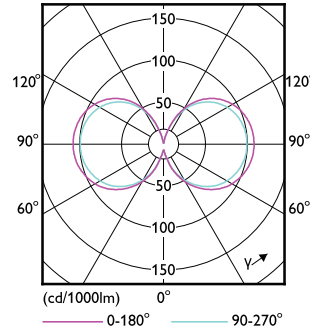

MASTER - LED HID SON-T - Ultra Verimli

Order Code	Full Product Name	Enerji Tüketimi kWh/1000 sa.
37425600	MAS LED SON-T UE M 6Klm 28.5W 740 E27	29 kWh
24039100	MAS LED SON-T UE M 9Klm 42.8W 740 E40	43 kWh
37423200	MAS LED SON-T UE M 5.4Klm 28.5W 727 E27	29 kWh
37419500	MAS LED SON-T UE M 3.6Klm 19W 727 E27	19 kWh
37421800	MAS LED SON-T UE M 4Klm 19W 740 E27	19 kWh
24037700	MAS LED SON-T UE M 8Klm 42.8W 727 E40	43 kWh