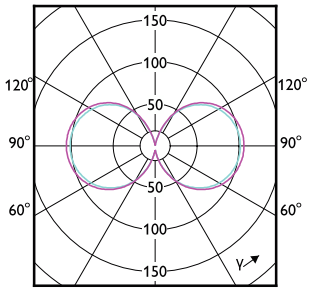

MASTER - LED HID SON-T - Ultra Verimli

Order Code	Full Product Name	Enerji Tüketimi kWh/1000 sa.
37425600	MAS LED SON-T UE M 6Klm 28.5W 740 E27	29 kWh
24039100	MAS LED SON-T UE M 9Klm 42.8W 740 E40	43 kWh
37423200	MAS LED SON-T UE M 5.4Klm 28.5W 727 E27	29 kWh
37419500	MAS LED SON-T UE M 3.6Klm 19W 727 E27	19 kWh
37421800	MAS LED SON-T UE M 4Klm 19W 740 E27	19 kWh
24037700	MAS LED SON-T UE M 8Klm 42.8W 727 E40	43 kWh