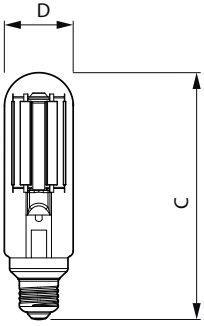

Product standard image

Product standard image

Product standard image

Product standard image

LEDTForce MAS SONT EU1

MASTER - LED HID SON-T - Ultra Verimli

Boyutlu çizim

Product	D	C
MAS LED SON-T UE M 8Klm 42.8W 727 E40	53 mm	236 mm
MAS LED SON-T UE M 9Klm 42.8W 740 E40	53 mm	236 mm