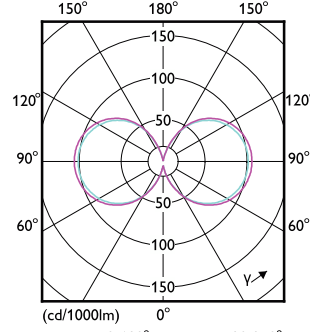

MASTER - LED HID SON-T - Ultra Verimli

Order Code	Full Product Name	Enerji Tüketimi kWh/1000 sa.
37425600	MAS LED SON-T UE M 6Klm 28.5W 740 E27	29 kWh
24039100	MAS LED SON-T UE M 9Klm 42.8W 740 E40	43 kWh
37423200	MAS LED SON-T UE M 5.4Klm 28.5W 727 E27	29 kWh
37419500	MAS LED SON-T UE M 3.6Klm 19W 727 E27	19 kWh
37421800	MAS LED SON-T UE M 4Klm 19W 740 E27	19 kWh
24037700	MAS LED SON-T UE M 8Klm 42.8W 727 E40	43 kWh