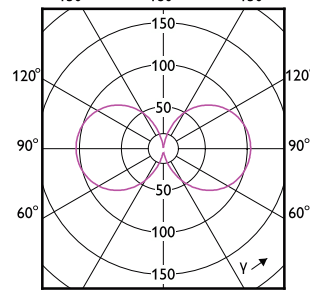

MASTER - LED HID SON-T - Ultra Verimli

Order Code	Full Product Name	Enerji Tüketimi kWh/1000 sa.
37425600	MAS LED SON-T UE M 6Klm 28.5W 740 E27	29 kWh
24039100	MAS LED SON-T UE M 9Klm 42.8W 740 E40	43 kWh
37423200	MAS LED SON-T UE M 5.4Klm 28.5W 727 E27	29 kWh
37419500	MAS LED SON-T UE M 3.6Klm 19W 727 E27	19 kWh
37421800	MAS LED SON-T UE M 4Klm 19W 740 E27	19 kWh
24037700	MAS LED SON-T UE M 8Klm 42.8W 727 E40	43 kWh