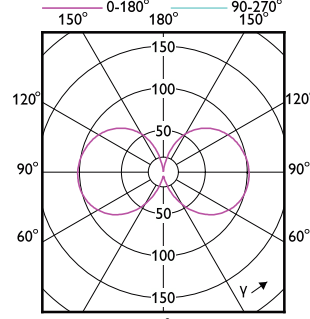

MASTER - LED HID SON-T - Ultra Verimli

Order Code	Full Product Name	Enerji Tüketimi kWh/1000 sa.
37425600	MAS LED SON-T UE M 6Klm 28.5W 740 E27	29 kWh
24039100	MAS LED SON-T UE M 9Klm 42.8W 740 E40	43 kWh
37423200	MAS LED SON-T UE M 5.4Klm 28.5W 727 E27	29 kWh
37419500	MAS LED SON-T UE M 3.6Klm 19W 727 E27	19 kWh
37421800	MAS LED SON-T UE M 4Klm 19W 740 E27	19 kWh
24037700	MAS LED SON-T UE M 8Klm 42.8W 727 E40	43 kWh