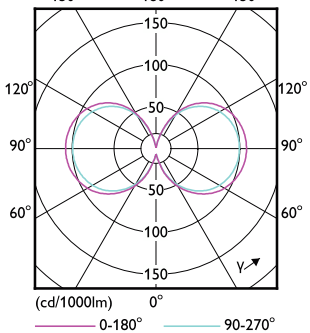

MASTER - LED HID SON-T - Ultra Verimli

Order Code	Full Product Name	Enerji Tüketimi kWh/1000 sa.
37425600	MAS LED SON-T UE M 6Klm 28.5W 740 E27	29 kWh
24039100	MAS LED SON-T UE M 9Klm 42.8W 740 E40	43 kWh
37423200	MAS LED SON-T UE M 5.4Klm 28.5W 727 E27	29 kWh
37419500	MAS LED SON-T UE M 3.6Klm 19W 727 E27	19 kWh
37421800	MAS LED SON-T UE M 4Klm 19W 740 E27	19 kWh
24037700	MAS LED SON-T UE M 8Klm 42.8W 727 E40	43 kWh