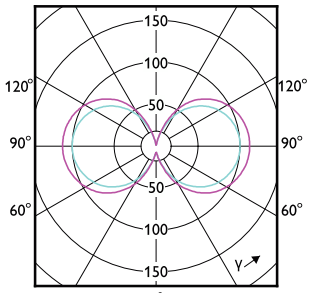

MASTER - LED HID SON-T - Ultra Verimli

Order Code	Full Product Name	Enerji Tüketimi kWh/1000 sa.
37425600	MAS LED SON-T UE M 6Klm 28.5W 740 E27	29 kWh
24039100	MAS LED SON-T UE M 9Klm 42.8W 740 E40	43 kWh
37423200	MAS LED SON-T UE M 5.4Klm 28.5W 727 E27	29 kWh
37419500	MAS LED SON-T UE M 3.6Klm 19W 727 E27	19 kWh
37421800	MAS LED SON-T UE M 4Klm 19W 740 E27	19 kWh
24037700	MAS LED SON-T UE M 8Klm 42.8W 727 E40	43 kWh