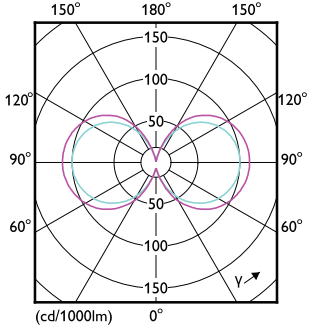

MASTER - LED HID SON-T - Ultra Verimli

Order Code	Full Product Name	Enerji Tüketimi kWh/1000 sa.
37425600	MAS LED SON-T UE M 6Klm 28.5W 740 E27	29 kWh
24039100	MAS LED SON-T UE M 9Klm 42.8W 740 E40	43 kWh
37423200	MAS LED SON-T UE M 5.4Klm 28.5W 727 E27	29 kWh
37419500	MAS LED SON-T UE M 3.6Klm 19W 727 E27	19 kWh
37421800	MAS LED SON-T UE M 4Klm 19W 740 E27	19 kWh
24037700	MAS LED SON-T UE M 8Klm 42.8W 727 E40	43 kWh