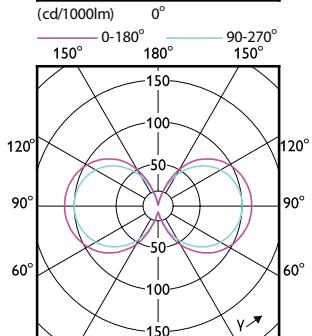

MASTER - LED HID SON-T - Ultra Efficient