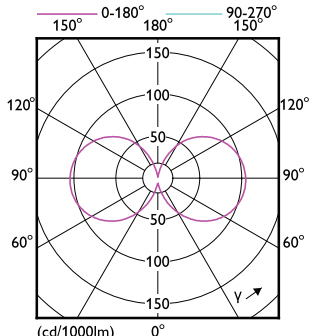

MASTER - LED HID SON-T - Ultra Efficient