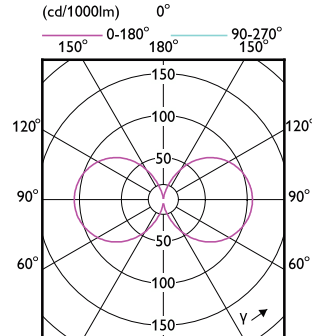

MASTER - LED HID SON-T - Ultra Efficient