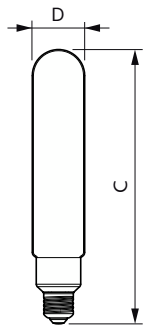

## Dimensional drawing

Product	D	C
MAS LED SON-T UE M 5.4Klm 28.5W 727 E27	47 mm	194 mm
MAS LED SON-T UE M 6Klm 28.5W 740 E27	47 mm	194 mm

Product	D	C
MAS LED SON-T UE M 5,5Klm 29.7W 730 E26	47 mm	206 mm
MAS LED SON-T UE M 6Klm 29.7W 750 E26	47 mm	206 mm