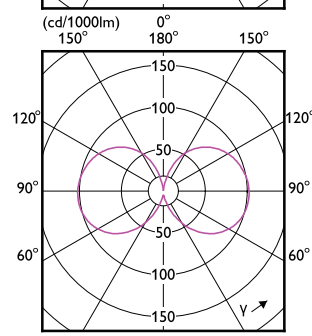

MASTER - LED HID SON-T - Ultra Efficient