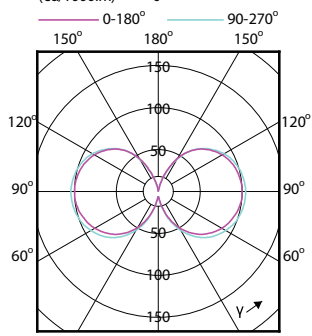

MASTER - LED HID SON-T - Ultra Efficient