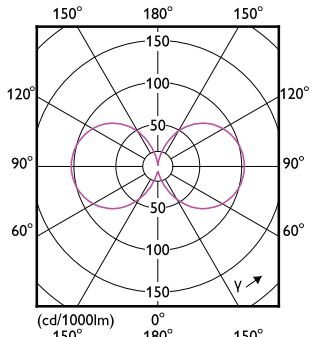

MASTER - LED HID SON-T - Ultra Efficient

— 0-180° — 90-270°