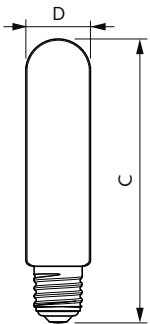

## Dimensional drawing

Product	D	C
MAS LED SON-T UE M 8Klm 42.8W 727 E40	53 mm	236 mm
MAS LED SON-T UE M 9Klm 42.8W 740 E40	53 mm	236 mm

Product	D	C
MAS LED SON-T UE M 8.3Klm 44.8W 730 E39	53 mm	236 mm
MAS LED SON-T UE M 9Klm 44.8W 750 E39	53 mm	236 mm