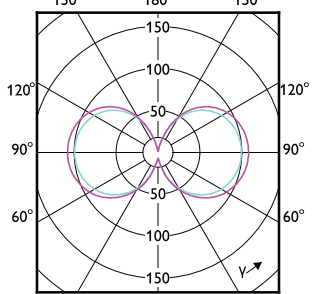

MASTER - LED HID SON-T - Ultra Efficient

— 0-180° — 90-270°