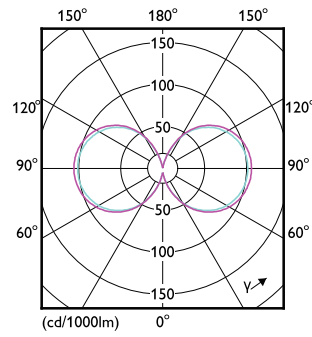

MASTER - LED HID SON-T - Ultra Efficient