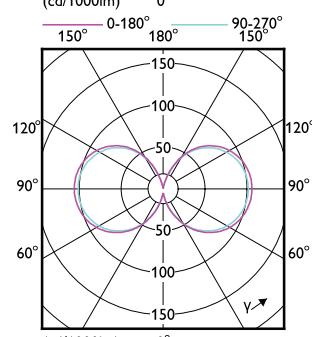

MASTER - LED HID SON-T - Ultra Efficient