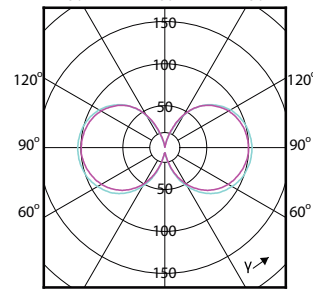

MASTER - LED HID SON-T - Ultra Efficient

— 0-180° — 90-270°