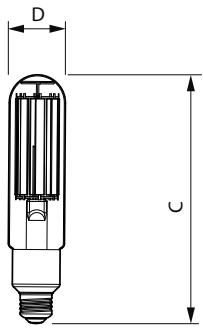

Product	D	C
MAS LED SON-T UE M 5,5Klm 29.7W 730 E26	47 mm	206 mm
MAS LED SON-T UE M 6Klm 29.7W 750 E26	47 mm	206 mm