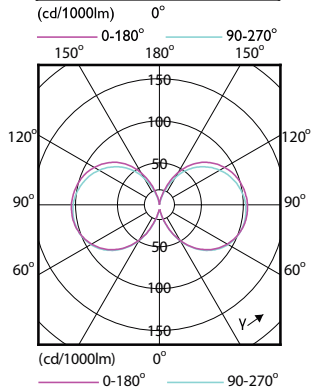

MASTER - LED HID SON-T - Ultra Efficient

— 0-180° — 90-270°