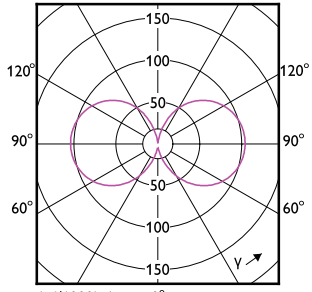

MASTER - LED HID SON-T - Ultra Efficient

— 0-180° — 90-270°