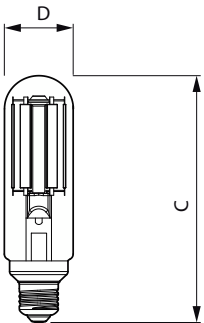

## Dimensional drawing

Product	D	C
MAS LED SON-T UE M 8Klm 42.8W 727 E40	53 mm	236 mm
MAS LED SON-T UE M 9Klm 42.8W 740 E40	53 mm	236 mm

Product	D	C
MAS LED SON-T UE M 8.3Klm 44.8W 730 E39	53 mm	236 mm
MAS LED SON-T UE M 9Klm 44.8W 750 E39	53 mm	236 mm