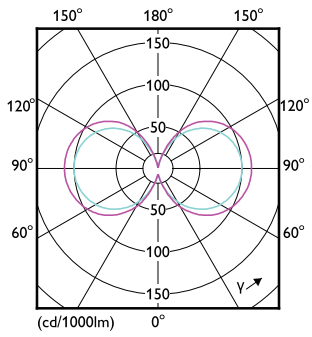

MASTER - LED HID SON-T - Ultra Efficient