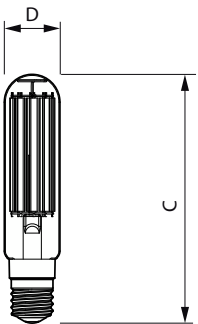

## Dimensional drawing

Product	D	C
MAS LED SON-T UE M 8Klm 42.8W 727 E40	53 mm	236 mm
MAS LED SON-T UE M 9Klm 42.8W 740 E40	53 mm	236 mm

Product	D	C
MAS LED SON-T UE M 8.3Klm 44.8W 730 E39	53 mm	236 mm
MAS LED SON-T UE M 9Klm 44.8W 750 E39	53 mm	236 mm