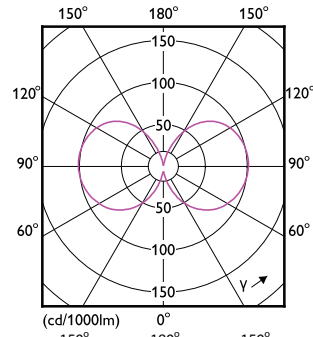

MASTER - LED HID SON-T - Ultra Efficient

— 0-180° — 90-270°