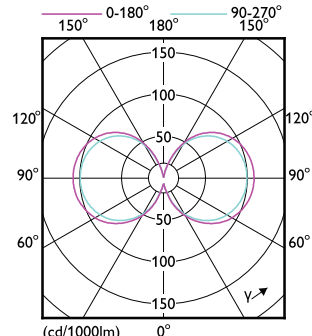

MASTER - LED HID SON-T - Ultra Efficient