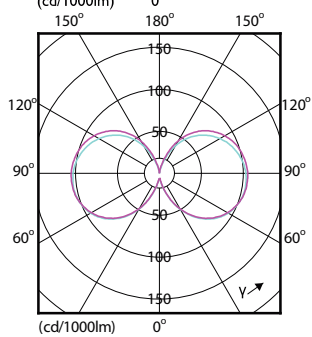

MASTER - LED HID SON-T - Ultra Efficient