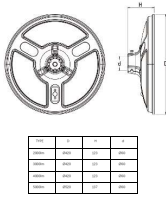

Essential SmartBright Solar Post Top

Dimensional drawing

Light Technical	
Correlated Color Temperature (Nom)	3000 K
Color rendering index (CRI)	70
Operating and Electrical	
Battery type	Lithium Ferro Phosphate
Battery voltage	3.2 V
Grid connection type	Off grid
Panel type	Poly crystalline
Panel voltage	4.5 V
Controls and Dimming	
Dimmable	Yes
Configurability	Not configurable
Solar dimming profile	Pre-configured
Mechanical and Housing	
Battery location	In built
Housing Color	Grey
Ingress protection code	IP65
Approval and Application	
Ambient temperature range	0 °C to 55 °C

Operating and Electrical

Order Code	Full Product Name	Battery ampere hour	Panel peak wattage
911401863102	BPC010 LED20/MCT Solar post top	10.8 Ah	13 W
911401863202	BPC010 LED30/MCT Solar post top	14.4 Ah	13 W
911401863302	BPC010 LED40/MCT Solar post top	14.4 Ah	15 W
911401863402	BPC010 LED50/MCT Solar post top	21.6 Ah	20 W

Mechanical and Housing

Order Code	Full Product Name	Overall height	Overall length	Overall width
911401863102	BPC010 LED20/MCT Solar post top	123 mm	420 mm	420 mm
911401863202	BPC010 LED30/MCT Solar post top	123 mm	420 mm	420 mm

Order Code	Full Product Name	Overall height	Overall length	Overall width
911401863302	BPC010 LED40/MCT Solar post top	123 mm	420 mm	420 mm
911401863402	BPC010 LED50/MCT Solar post top	137 mm	520 mm	520 mm