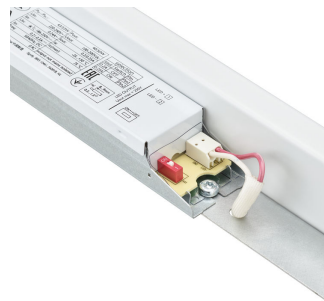

## Product details

Maxos universal panel Through wiring

Maxos universal panel springs

Maxos universal panel phase selector

Maxos universal panel dip switch

General Information	
Driver included	Yes
Number of gear units	Unit
Light Technical	
Beam angle of light source	120 degree(s)
Colour rendering index (CRI)	>80
Operating and Electrical	
Protection class IEC	Safety class I
Input Voltage	220-240 V
Line Frequency	50 to 60 Hz
Suitable for random switching	Not applicable
Mechanical and Housing	
Housing Colour	White
Mech. impact protection code	IK02
Ingress protection code	IP20
Approval and Application	
Ambient temperature range	-20 to +35 °C
CE mark	Yes
Flammability mark	For mounting on normally flammable surfaces
Glow-wire test	Temperature 850 °C, duration 30 s
Initial Performance (IEC Compliant)	
Initial chromaticity	(0.34, 0.35) SDCM <3
Luminous flux tolerance	+/-7%
Product Data	
Product family code	LL515S