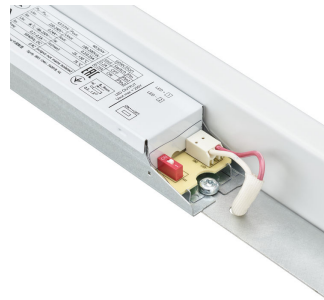

## Product details

Maxos universal panel Through wiring

Maxos universal panel springs

Maxos universal panel phase selector

Maxos universal panel dip switch

General Information	
Driver included	Yes
Number of gear units	Unit
Light Technical	
Beam angle of light source	120 degree(s)
Colour rendering index (CRI)	>80
Operating and Electrical	
Protection class IEC	Safety class I
Input Voltage	220-240 V
Line Frequency	50 to 60 Hz
Suitable for random switching	Not applicable
Mechanical and Housing	
Housing Colour	White
Mech. impact protection code	IK02
Ingress protection code	IP20
Approval and Application	
Ambient temperature range	-20 to +35 °C
CE mark	Yes
Flammability mark	For mounting on normally flammable surfaces
Glow-wire test	Temperature 850 °C, duration 30 s
Initial Performance (IEC Compliant)	
Initial chromaticity	(0.34, 0.35) SDCM <3
Luminous flux tolerance	+/-7%
Product Data	
Product family code	LL515S