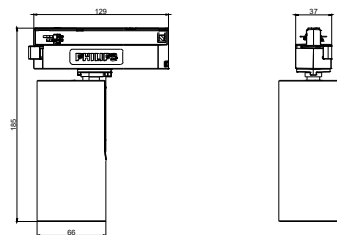

Desenho dimensional

Informações gerais

Driver incluído Sim

Dados elétricos e de operação

Proteção/Classe IEC Classe de segurança II
Tensão de entrada 220 a 240 V
Line Frequency 50 or 60 Hz

Dados mecânicos e de compartimento

Tipo de acessório de difusor ótico Lentes
Código de proteção mecânica contra impactos IK03
Código de proteção de entrada IP20

Aprovação e aplicação

Marca CE Sim

Desempenho inicial (compatível com IEC)

Tolerância do fluxo luminoso -10% / +10%

Dados técnicos de luz

Order Code	Full Product Name	Temperatura de cor correlacionada (nom.)	Color rendering index (CRI)	Eficiência luminosa (nominal) (Nom.)	Fluxo luminoso
911401547446	RS700B P40 LED44 930PW PSU WB WH	3000 K	90	109 lm/W	4.421 lm
911401546246	ST700T P21 LED22 830 PSU WB 1C WH	2700 K	80	104 lm/W	2.177 lm
911401549246	GD700B P21 LED21 930PW PSU MB WH	3000 K	90	101 lm/W	2.147 lm
911401549646	GD700B P8 LED10 830 PSU MB WH	3000 K	80	126 lm/W	1.030 lm
911401543846	ST700T P35 LED38 930PW PSD VLC WB WH	3000 K	90	111 lm/W	3.865 lm
911401544046	ST700T P35 LED38 930PW PSD VLC WB BK	3000 K	90	111 lm/W	3.865 lm
911401547546	RS700B P40 LED46 930PW PSU MB WH	3000 K	90	114 lm/W	4.596 lm
911401547746	RS700B P40 LED43 930PC PSU MB WH	3000 K	90	106 lm/W	4.282 lm
911401547946	RS700B P30 LED36 930PW PSU WB WH	3000 K	90	117 lm/W	3.600 lm
911401548146	RS700B P30 LED36 930PW PSU MB WH	3000 K	90	118 lm/W	3.645 lm
911401548446	RS700B P21 LED20 930PW PSU WB WH	3000 K	90	96 lm/W	2.021 lm