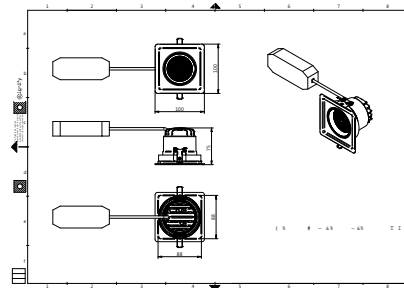

TrueFashion EM

Versions

RS700B LED10 LED20 WH

Desenho dimensional