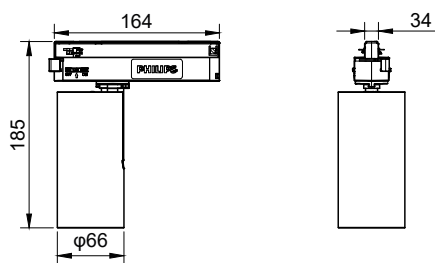

TrueFashion EM

Versions

RS700B LED10 LED20 WH

Desenho dimensional