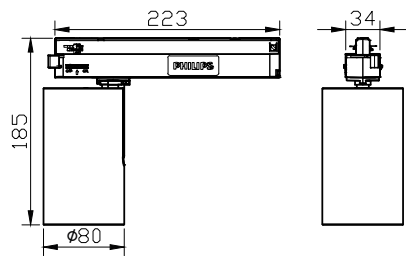

TrueFashion EM

Versions

RS700B LED10 LED20 WH

Desenho dimensional