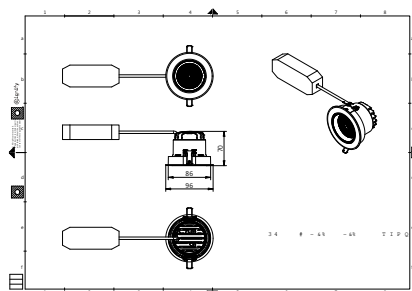

Desenho dimensional

Informações gerais

Driver incluído Sim

Dados elétricos e de operação

Proteção/Classe IEC Classe de segurança II
Tensão de entrada 220 a 240 V
Line Frequency 50 or 60 Hz

Dados mecânicos e de compartimento

Tipo de acessório de difusor ótico Lentes
Código de proteção mecânica contra impactos IK03
Código de proteção de entrada IP20

Aprovação e aplicação

Marca CE Sim

Desempenho inicial (compatível com IEC)

Tolerância do fluxo luminoso -10% / +10%

Dados técnicos de luz

Order Code	Full Product Name	Temperatura de cor correlacionada (nom.)	Color rendering index (CRI)	Eficiência luminosa (nominal) (Nom.)	Fluxo luminoso
911401547446	RS700B P40 LED44 930PW PSU WB WH	3000 K	90	109 lm/W	4.421 lm
911401546246	ST700T P21 LED22 830 PSU WB 1C WH	2700 K	80	104 lm/W	2.177 lm
911401549246	GD700B P21 LED21 930PW PSU MB WH	3000 K	90	101 lm/W	2.147 lm
911401549646	GD700B P8 LED10 830 PSU MB WH	3000 K	80	126 lm/W	1.030 lm
911401543846	ST700T P35 LED38 930PW PSD VLC WB WH	3000 K	90	111 lm/W	3.865 lm
911401544046	ST700T P35 LED38 930PW PSD VLC WB BK	3000 K	90	111 lm/W	3.865 lm
911401547546	RS700B P40 LED46 930PW PSU MB WH	3000 K	90	114 lm/W	4.596 lm
911401547746	RS700B P40 LED43 930PC PSU MB WH	3000 K	90	106 lm/W	4.282 lm
911401547946	RS700B P30 LED36 930PW PSU WB WH	3000 K	90	117 lm/W	3.600 lm
911401548146	RS700B P30 LED36 930PW PSU MB WH	3000 K	90	118 lm/W	3.645 lm
911401548446	RS700B P21 LED20 930PW PSU WB WH	3000 K	90	96 lm/W	2.021 lm