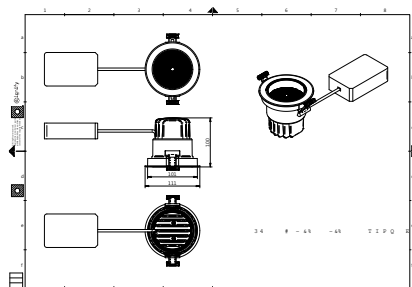

Desenho dimensional

Informações gerais

Driver incluído Sim

Dados elétricos e de operação

Proteção/Classe IEC Classe de segurança II
Tensão de entrada 220 a 240 V
Line Frequency 50 or 60 Hz

Dados mecânicos e de compartimento

Tipo de acessório de difusor ótico Lentes
Código de proteção mecânica contra impactos IK03
Código de proteção de entrada IP20

Aprovação e aplicação

Marca CE Sim

Desempenho inicial (compatível com IEC)

Tolerância do fluxo luminoso -10% / +10%

Dados técnicos de luz

Order Code	Full Product Name	Temperatura de cor correlacionada (nom.)	Color rendering index (CRI)	Eficiência luminosa (nominal) (Nom.)	Fluxo luminoso
911401547446	RS700B P40 LED44 930PW PSU WB WH	3000 K	90	109 lm/W	4.421 lm
911401546246	ST700T P21 LED22 830 PSU WB 1C WH	2700 K	80	104 lm/W	2.177 lm
911401549246	GD700B P21 LED21 930PW PSU MB WH	3000 K	90	101 lm/W	2.147 lm
911401549646	GD700B P8 LED10 830 PSU MB WH	3000 K	80	126 lm/W	1.030 lm
911401543846	ST700T P35 LED38 930PW PSD VLC WB WH	3000 K	90	111 lm/W	3.865 lm
911401544046	ST700T P35 LED38 930PW PSD VLC WB BK	3000 K	90	111 lm/W	3.865 lm
911401547546	RS700B P40 LED46 930PW PSU MB WH	3000 K	90	114 lm/W	4.596 lm
911401547746	RS700B P40 LED43 930PC PSU MB WH	3000 K	90	106 lm/W	4.282 lm
911401547946	RS700B P30 LED36 930PW PSU WB WH	3000 K	90	117 lm/W	3.600 lm
911401548146	RS700B P30 LED36 930PW PSU MB WH	3000 K	90	118 lm/W	3.645 lm
911401548446	RS700B P21 LED20 930PW PSU WB WH	3000 K	90	96 lm/W	2.021 lm