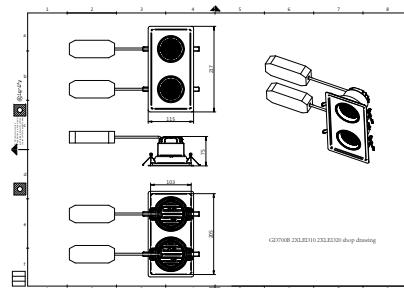

TrueFashion EM

Versions

RS700B LED10 LED20 WH

Desenho dimensional