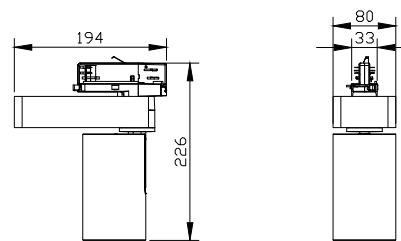

TrueFashion EM

Versions

RS700B LED10 LED20 WH

Desenho dimensional