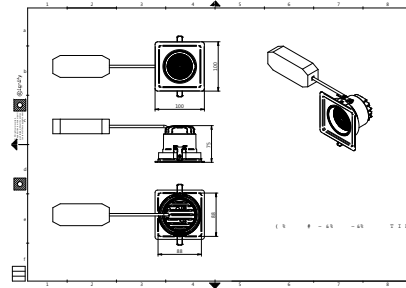

RTP-OF-GD700B-TrueFashion-EM

GD700B 1 head BK

RTP-OF-GD700B-TrueFashion-EM

RTP-OF-RS700B-TrueFashion-EM

GD700B 2 heads WH

GD700B 2 heads BK

Dimensional drawing

Dimensional drawing