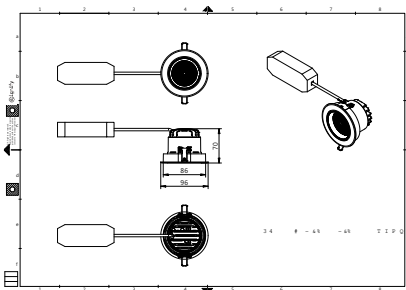

RTP-OF-GD700B-TrueFashion-EM

GD700B 1 head BK

RTP-OF-GD700B-TrueFashion-EM

RTP-OF-RS700B-TrueFashion-EM

GD700B 2 heads WH

GD700B 2 heads BK

Dimensional drawing

Dimensional drawing