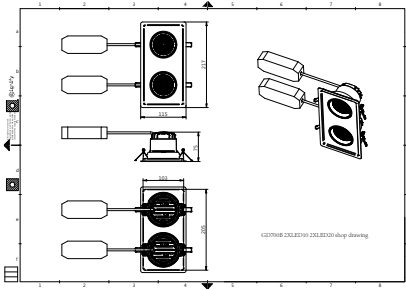

RTP-OF-GD700B-TrueFashion-EM

GD700B 1 head BK

RTP-OF-GD700B-TrueFashion-EM

RTP-OF-RS700B-TrueFashion-EM

GD700B 2 heads WH

GD700B 2 heads BK

Dimensional drawing

Dimensional drawing