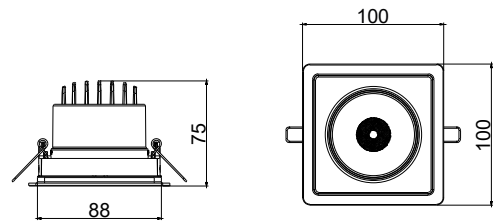

Versions

RTP-OF-RS700B-TrueFashion-EM

RS700B LED30 LED40 BK

GD700B 1 head WH

GD700B 1 head BK

RTP-OF-GD700B-TrueFashion-EM

GD700B 2 heads BK

Plano de dimensiones