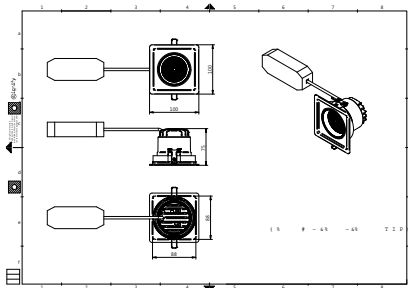

Versions

RTP-OF-RS700B-TrueFashion-EM

RS700B LED30 LED40 BK

GD700B 1 head WH

GD700B 1 head BK

RTP-OF-GD700B-TrueFashion-EM

GD700B 2 heads BK

Plano de dimensiones