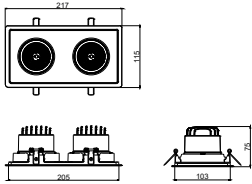

Plano de dimensiones

Información general

Controlador incluido Sí

Operación y aspectos eléctricos

Clase de protección IEC Clase de seguridad II
Voltaje de entrada 220 a 240 V
Frecuencia de línea 50 or 60 Hz

Controles y atenuación

Regulable -

Mecánica y carcasa

Tipo de cubierta óptica Lente
Código de protección de impacto mec. IK03
Código de protección de ingreso IP20

Aprobación y aplicación

Marca CE Sí

Rendimiento inicial (cumple con normas IEC)

Tolerancia del flujo luminoso -10% / +10%

Información técnica sobre la luz

Order Code	Full Product Name	Temperatura de color correlacionada (nominal)	Índice de producción de color (IRC)	Eficacia lumínica (promedio) (nominal)	Flujo luminoso
911401547446	RS700B P40 LED44 930PW PSU WB WH	3000 K	90	109 lm/W	4.421 lm
911401547646	RS700B P40 LED46 930PW PSU MB BK	3000 K	90	114 lm/W	4.596 lm
911401549046	GD700B P30 LED33 930PC PSU WB WH	3000 K	90	109 lm/W	3.347 lm
911401549446	GD700B P21 LED21 930PW PSU MB WH	3000 K	90	101 lm/W	2.147 lm
911401549246	GD700B P21 LED21 930PW PSU MB WH	3000 K	90	101 lm/W	2.147 lm
911401549646	GD700B P8 LED10 830 PSU MB WH	3000 K	80	126 lm/W	1.030 lm
911401543446	ST700T P35 LED38 930PW PSU WB 3C BK	3000 K	90	111 lm/W	3.865 lm
911401543546	ST700T P35 LED40 930PW PSU MB 3C WH	3000 K	90	115 lm/W	4.018 lm
911401543646	ST700T P35 LED40 930PW PSU MB 3C BK	3000 K	90	115 lm/W	4.018 lm
911401549546	GD700B P21 LED21 930PW PSU MB BK	3000 K	90	101 lm/W	2.147 lm
911401549746	GD700B P8 LED10 830 PSU MB BK	3000 K	80	126 lm/W	1.030 lm