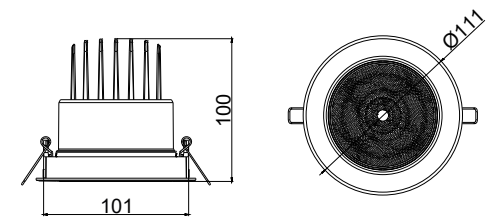

Versions

RTP-OF-RS700B-TrueFashion-EM

RS700B LED30 LED40 BK

GD700B 1 head WH

GD700B 1 head BK

RTP-OF-GD700B-TrueFashion-EM

GD700B 2 heads BK

Plano de dimensiones