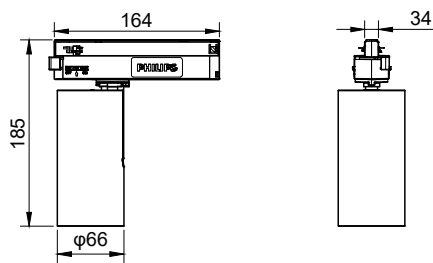

Versions

RTP-OF-RS700B-TrueFashion-EM

RS700B LED30 LED40 BK

GD700B 1 head WH

GD700B 1 head BK

RTP-OF-GD700B-TrueFashion-EM

GD700B 2 heads BK

Plano de dimensiones