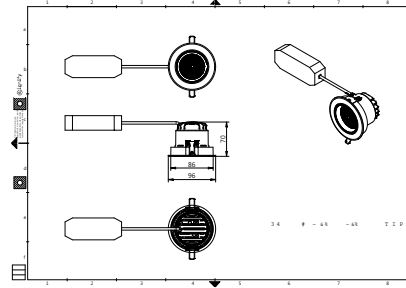

Plano de dimensiones

Información general

Controlador incluido Sí

Operación y aspectos eléctricos

Clase de protección IEC Clase de seguridad II
Voltaje de entrada 220 a 240 V
Frecuencia de línea 50 or 60 Hz

Controles y atenuación

Regulable -

Mecánica y carcasa

Tipo de cubierta óptica Lente
Código de protección de impacto mec. IK03
Código de protección de ingreso IP20

Aprobación y aplicación

Marca CE Sí

Rendimiento inicial (cumple con normas IEC)

Tolerancia del flujo luminoso -10% / +10%

Información técnica sobre la luz

Order Code	Full Product Name	Temperatura de color correlacionada (nominal)	Índice de producción de color (IRC)	Eficacia lumínica (promedio) (nominal)	Flujo luminoso
911401547446	RS700B P40 LED44 930PW PSU WB WH	3000 K	90	109 lm/W	4.421 lm
911401547646	RS700B P40 LED46 930PW PSU MB BK	3000 K	90	114 lm/W	4.596 lm
911401549046	GD700B P30 LED33 930PC PSU WB WH	3000 K	90	109 lm/W	3.347 lm
911401549446	GD700B P21 LED21 930PW PSU MB WH	3000 K	90	101 lm/W	2.147 lm
911401549246	GD700B P21 LED21 930PW PSU MB WH	3000 K	90	101 lm/W	2.147 lm
911401549646	GD700B P8 LED10 830 PSU MB WH	3000 K	80	126 lm/W	1.030 lm
911401543446	ST700T P35 LED38 930PW PSU WB 3C BK	3000 K	90	111 lm/W	3.865 lm
911401543546	ST700T P35 LED40 930PW PSU MB 3C WH	3000 K	90	115 lm/W	4.018 lm
911401543646	ST700T P35 LED40 930PW PSU MB 3C BK	3000 K	90	115 lm/W	4.018 lm
911401549546	GD700B P21 LED21 930PW PSU MB BK	3000 K	90	101 lm/W	2.147 lm
911401549746	GD700B P8 LED10 830 PSU MB BK	3000 K	80	126 lm/W	1.030 lm