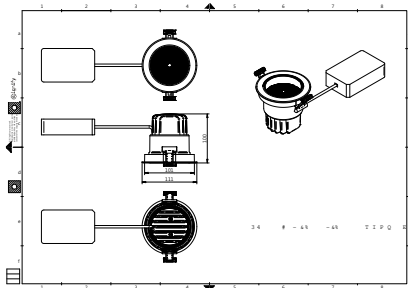

Versions

RTP-OF-RS700B-TrueFashion-EM

RS700B LED30 LED40 BK

GD700B 1 head WH

GD700B 1 head BK

RTP-OF-GD700B-TrueFashion-EM

GD700B 2 heads BK

Plano de dimensiones