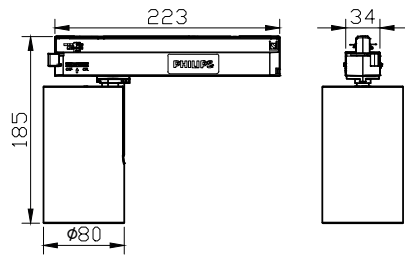

Versions

RTP-OF-RS700B-TrueFashion-EM

RS700B LED30 LED40 BK

GD700B 1 head WH

GD700B 1 head BK

RTP-OF-GD700B-TrueFashion-EM

GD700B 2 heads BK

Plano de dimensiones