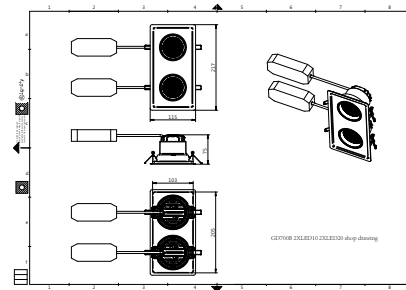

Versions

RTP-OF-RS700B-TrueFashion-EM

RS700B LED30 LED40 BK

GD700B 1 head WH

GD700B 1 head BK

RTP-OF-GD700B-TrueFashion-EM

GD700B 2 heads BK

Plano de dimensiones