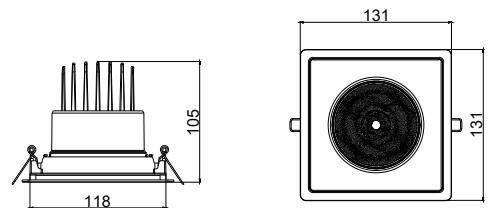

Versions

RTP-OF-RS700B-TrueFashion-EM

RS700B LED30 LED40 BK

GD700B 1 head WH

GD700B 1 head BK

RTP-OF-GD700B-TrueFashion-EM

GD700B 2 heads BK

Plano de dimensiones