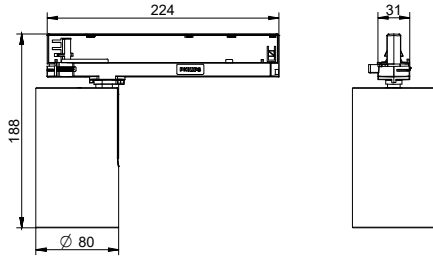

Plano de dimensiones

Información general

Controlador incluido Sí

Operación y aspectos eléctricos

Clase de protección IEC Clase de seguridad II
Voltaje de entrada 220 a 240 V
Frecuencia de línea 50 or 60 Hz

Controles y atenuación

Regulable -

Mecánica y carcasa

Tipo de cubierta óptica Lente
Código de protección de impacto mec. IK03
Código de protección de ingreso IP20

Aprobación y aplicación

Marca CE Sí

Rendimiento inicial (cumple con normas IEC)

Tolerancia del flujo luminoso -10% / +10%

Información técnica sobre la luz

Order Code	Full Product Name	Temperatura de color correlacionada (nominal)	Índice de producción de color (IRC)	Eficacia lumínica (promedio) (nominal)	Flujo luminoso
911401547446	RS700B P40 LED44 930PW PSU WB WH	3000 K	90	109 lm/W	4.421 lm
911401547646	RS700B P40 LED46 930PW PSU MB BK	3000 K	90	114 lm/W	4.596 lm
911401549046	GD700B P30 LED33 930PC PSU WB WH	3000 K	90	109 lm/W	3.347 lm
911401549446	GD700B P21 LED21 930PW PSU MB WH	3000 K	90	101 lm/W	2.147 lm
911401549246	GD700B P21 LED21 930PW PSU MB WH	3000 K	90	101 lm/W	2.147 lm
911401549646	GD700B P8 LED10 830 PSU MB WH	3000 K	80	126 lm/W	1.030 lm
911401543446	ST700T P35 LED38 930PW PSU WB 3C BK	3000 K	90	111 lm/W	3.865 lm
911401543546	ST700T P35 LED40 930PW PSU MB 3C WH	3000 K	90	115 lm/W	4.018 lm
911401543646	ST700T P35 LED40 930PW PSU MB 3C BK	3000 K	90	115 lm/W	4.018 lm
911401549546	GD700B P21 LED21 930PW PSU MB BK	3000 K	90	101 lm/W	2.147 lm
911401549746	GD700B P8 LED10 830 PSU MB BK	3000 K	80	126 lm/W	1.030 lm