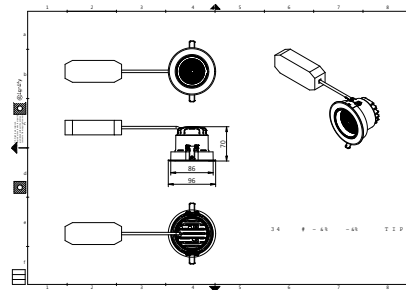

RTP-OF-GD700B-TrueFashion-EM

TrueFashion EM

Versions

GD700B 2 heads WH

GD700B 2 heads BK

Dimensional drawing

Dimensional drawing

General Information