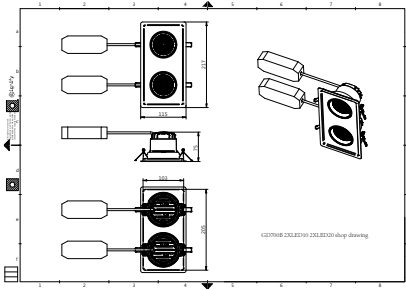

RTP-OF-GD700B-TrueFashion-EM

TrueFashion EM

Versions

GD700B 2 heads WH

GD700B 2 heads BK

Dimensional drawing

Dimensional drawing

General Information