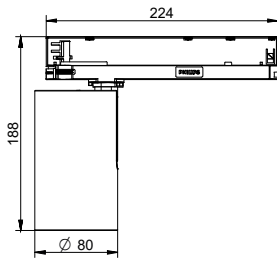

RTP-OF-GD700B-TrueFashion-EM

TrueFashion EM

Versions

GD700B 2 heads WH

GD700B 2 heads BK

Dimensional drawing

Dimensional drawing

General Information