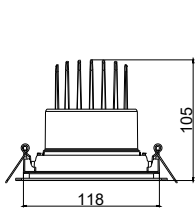

RTP-OF-GD700B-TrueFashion-EM

TrueFashion EM

Versions

GD700B 2 heads WH

GD700B 2 heads BK

Dimensional drawing

Dimensional drawing

General Information