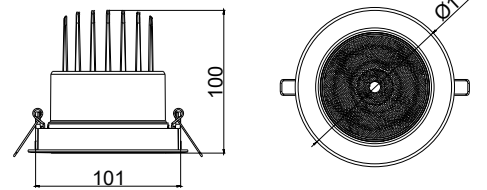

RTP-OF-GD700B-TrueFashion-EM

TrueFashion EM

Versions

GD700B 2 heads WH

GD700B 2 heads BK

Dimensional drawing

Dimensional drawing

General Information