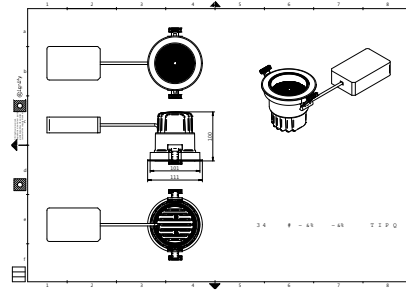

RTP-OF-GD700B-TrueFashion-EM

TrueFashion EM

Versions

GD700B 2 heads WH

GD700B 2 heads BK

Dimensional drawing

Dimensional drawing

General Information