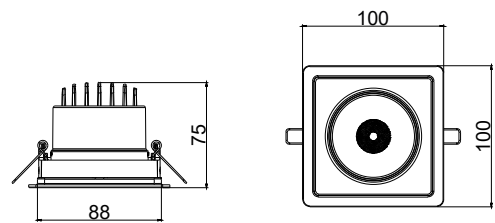

RTP-OF-GD700B-TrueFashion-EM

TrueFashion EM

Versions

GD700B 2 heads WH

GD700B 2 heads BK

Dimensional drawing

Dimensional drawing

General Information