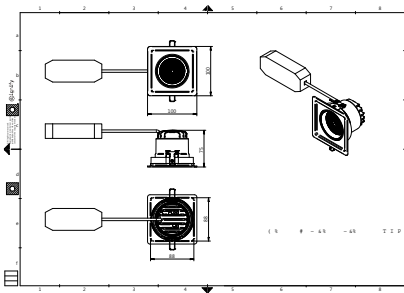

RTP-OF-GD700B-TrueFashion-EM

TrueFashion EM

Versions

GD700B 2 heads WH

GD700B 2 heads BK

Dimensional drawing

Dimensional drawing

General Information