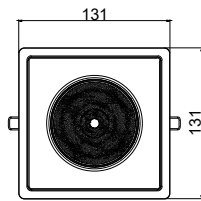

RTP-OF-GD700B-TrueFashion-EM

TrueFashion EM

Versions

GD700B 2 heads WH

GD700B 2 heads BK

Dimensional drawing

Dimensional drawing

General Information