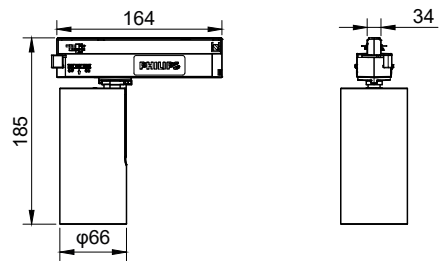

GD700B 2 heads BK

Dimensional drawing

Dimensional drawing

General Information

Driver included	Yes
Operating and Electrical	
Protection class IEC	Safety class II
Input Voltage	220 to 240 V
Line Frequency	50 or 60 Hz
Mechanical and Housing	
Optical cover type	Lens
Mech. impact protection code	IK03
Ingress protection code	IP20
Approval and Application	
CE mark	Yes
Initial Performance (IEC Compliant)	
Luminous flux tolerance	-10% / +10%