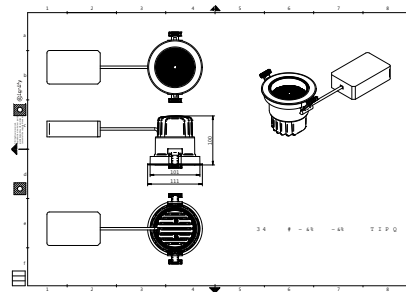

Dimensional drawing