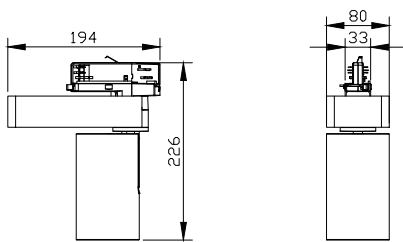

GD700B 2 heads BK

Dimensional drawing

Dimensional drawing

General Information

Driver included	Yes
Operating and Electrical	
Protection class IEC	Safety class II
Input Voltage	220 to 240 V
Line Frequency	50 or 60 Hz
Mechanical and Housing	
Optical cover type	Lens
Mech. impact protection code	IK03
Ingress protection code	IP20
Approval and Application	
CE mark	Yes
Initial Performance (IEC Compliant)	
Luminous flux tolerance	-10% / +10%