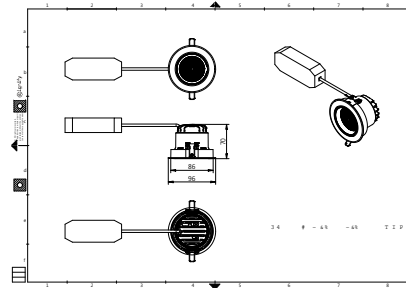

Dimensional drawing