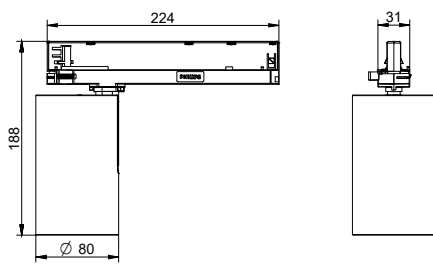

GD700B 2 heads BK

Dimensional drawing

Dimensional drawing

General Information

Driver included	Yes
Operating and Electrical	
Protection class IEC	Safety class II
Input Voltage	220 to 240 V
Line Frequency	50 or 60 Hz
Mechanical and Housing	
Optical cover type	Lens
Mech. impact protection code	IK03
Ingress protection code	IP20
Approval and Application	
CE mark	Yes
Initial Performance (IEC Compliant)	
Luminous flux tolerance	-10% / +10%