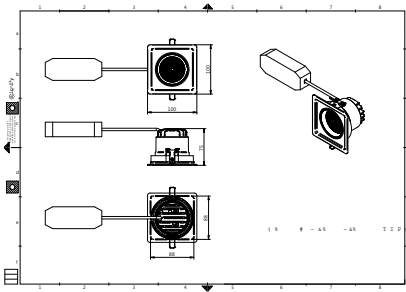

Dimensional drawing