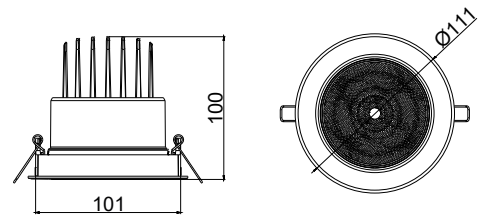

Versions

RS700B LED10 LED20 BK

RTP-OF-RS700B-TrueFashion-EM

RS700B LED30 LED40 BK

RTP-OF-ST700T-TrueFashion-EM

RTP-OF-GD700B-TrueFashion-EM

RTP-OF-GD700B-TrueFashion-EM

GD700B 2 heads WH

GD700B 2 heads BK

Dimensional drawing

Dimensional drawing

General Information

Driver included	Yes
Operating and Electrical	
Protection class IEC	Safety class II
Input Voltage	220 to 240 V
Line Frequency	50 or 60 Hz
Mechanical and Housing	
Optical cover type	Lens
Mech. impact protection code	IK03
Ingress protection code	IP20
Approval and Application	
CE mark	Yes
Initial Performance (IEC Compliant)	
Luminous flux tolerance	-10% / +10%