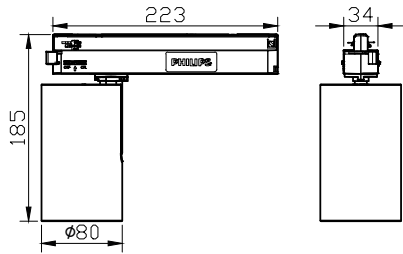

GD700B 2 heads BK

Dimensional drawing

Dimensional drawing

General Information

Driver included	Yes
Operating and Electrical	
Protection class IEC	Safety class II
Input Voltage	220 to 240 V
Line Frequency	50 or 60 Hz
Mechanical and Housing	
Optical cover type	Lens
Mech. impact protection code	IK03
Ingress protection code	IP20
Approval and Application	
CE mark	Yes
Initial Performance (IEC Compliant)	
Luminous flux tolerance	-10% / +10%