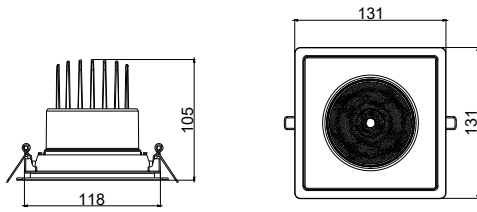

GD700B 2 heads BK

Dimensional drawing

Dimensional drawing

General Information

Driver included	Yes
Operating and Electrical	
Protection class IEC	Safety class II
Input Voltage	220 to 240 V
Line Frequency	50 or 60 Hz
Mechanical and Housing	
Optical cover type	Lens
Mech. impact protection code	IK03
Ingress protection code	IP20
Approval and Application	
CE mark	Yes
Initial Performance (IEC Compliant)	
Luminous flux tolerance	-10% / +10%