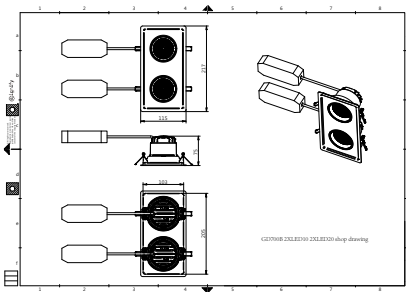

Dimensional drawing