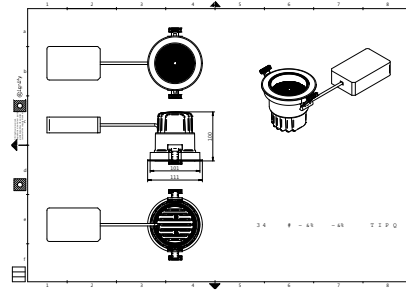

GD700B 2 heads WH

TrueFashion EM

Versions

GD700B 2 heads BK

Dimensional drawing

Dimensional drawing

General Information

Driver included	Yes
Operating and Electrical	
Protection class IEC	Safety class II
Input Voltage	220 to 240 V
Line Frequency	50 or 60 Hz
Mechanical and Housing	
Optical cover type	Lens
Mech. impact protection code	IK03
Ingress protection code	IP20
Approval and Application	
CE mark	Yes
Initial Performance (IEC Compliant)	
Luminous flux tolerance	-10% / +10%