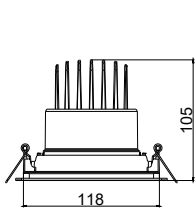

GD700B 2 heads WH

TrueFashion EM

Versions

GD700B 2 heads BK

Dimensional drawing

Dimensional drawing

General Information

Driver included	Yes
Operating and Electrical	
Protection class IEC	Safety class II
Input Voltage	220 to 240 V
Line Frequency	50 or 60 Hz
Mechanical and Housing	
Optical cover type	Lens
Mech. impact protection code	IK03
Ingress protection code	IP20
Approval and Application	
CE mark	Yes
Initial Performance (IEC Compliant)	
Luminous flux tolerance	-10% / +10%