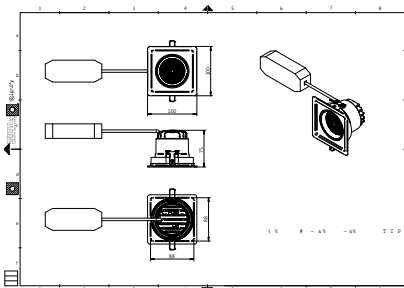

GD700B 2 heads WH

TrueFashion EM

Versions

GD700B 2 heads BK

Dimensional drawing

Dimensional drawing

General Information

Driver included	Yes
Operating and Electrical	
Protection class IEC	Safety class II
Input Voltage	220 to 240 V
Line Frequency	50 or 60 Hz
Mechanical and Housing	
Optical cover type	Lens
Mech. impact protection code	IK03
Ingress protection code	IP20
Approval and Application	
CE mark	Yes
Initial Performance (IEC Compliant)	
Luminous flux tolerance	-10% / +10%