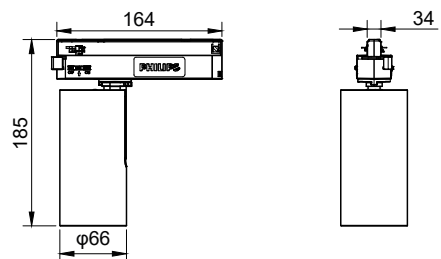

GD700B 2 heads WH

TrueFashion EM

Versions

GD700B 2 heads BK

Dimensional drawing

Dimensional drawing

General Information

Driver included	Yes
Operating and Electrical	
Protection class IEC	Safety class II
Input Voltage	220 to 240 V
Line Frequency	50 or 60 Hz
Mechanical and Housing	
Optical cover type	Lens
Mech. impact protection code	IK03
Ingress protection code	IP20
Approval and Application	
CE mark	Yes
Initial Performance (IEC Compliant)	
Luminous flux tolerance	-10% / +10%