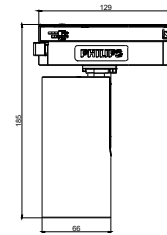

GD700B 2 heads WH

TrueFashion EM

Versions

GD700B 2 heads BK

Dimensional drawing

Dimensional drawing

General Information

Driver included	Yes
Operating and Electrical	
Protection class IEC	Safety class II
Input Voltage	220 to 240 V
Line Frequency	50 or 60 Hz
Mechanical and Housing	
Optical cover type	Lens
Mech. impact protection code	IK03
Ingress protection code	IP20
Approval and Application	
CE mark	Yes
Initial Performance (IEC Compliant)	
Luminous flux tolerance	-10% / +10%