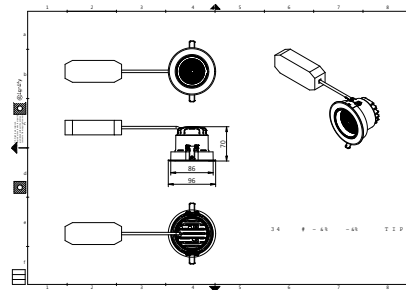

GD700B 2 heads WH

TrueFashion EM

Versions

GD700B 2 heads BK

Dimensional drawing

Dimensional drawing

General Information

Driver included	Yes
Operating and Electrical	
Protection class IEC	Safety class II
Input Voltage	220 to 240 V
Line Frequency	50 or 60 Hz
Mechanical and Housing	
Optical cover type	Lens
Mech. impact protection code	IK03
Ingress protection code	IP20
Approval and Application	
CE mark	Yes
Initial Performance (IEC Compliant)	
Luminous flux tolerance	-10% / +10%