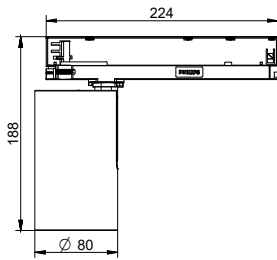

GD700B 2 heads WH

TrueFashion EM

Versions

GD700B 2 heads BK

Dimensional drawing

Dimensional drawing

General Information

Driver included	Yes
Operating and Electrical	
Protection class IEC	Safety class II
Input Voltage	220 to 240 V
Line Frequency	50 or 60 Hz
Mechanical and Housing	
Optical cover type	Lens
Mech. impact protection code	IK03
Ingress protection code	IP20
Approval and Application	
CE mark	Yes
Initial Performance (IEC Compliant)	
Luminous flux tolerance	-10% / +10%