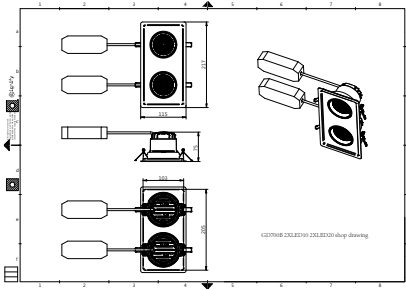

GD700B 2 heads WH

TrueFashion EM

Versions

GD700B 2 heads BK

Dimensional drawing

Dimensional drawing

General Information

Driver included	Yes
Operating and Electrical	
Protection class IEC	Safety class II
Input Voltage	220 to 240 V
Line Frequency	50 or 60 Hz
Mechanical and Housing	
Optical cover type	Lens
Mech. impact protection code	IK03
Ingress protection code	IP20
Approval and Application	
CE mark	Yes
Initial Performance (IEC Compliant)	
Luminous flux tolerance	-10% / +10%