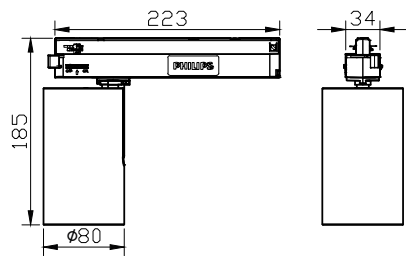

GD700B 2 heads WH

TrueFashion EM

Versions

GD700B 2 heads BK

Dimensional drawing

Dimensional drawing

General Information

Driver included	Yes
Operating and Electrical	
Protection class IEC	Safety class II
Input Voltage	220 to 240 V
Line Frequency	50 or 60 Hz
Mechanical and Housing	
Optical cover type	Lens
Mech. impact protection code	IK03
Ingress protection code	IP20
Approval and Application	
CE mark	Yes
Initial Performance (IEC Compliant)	
Luminous flux tolerance	-10% / +10%