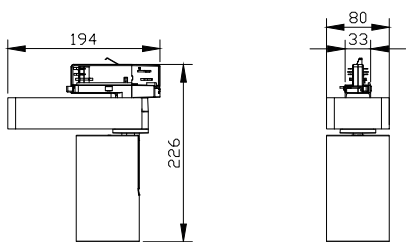

GD700B 2 heads WH

TrueFashion EM

Versions

GD700B 2 heads BK

Dimensional drawing

Dimensional drawing

General Information

Driver included	Yes
Operating and Electrical	
Protection class IEC	Safety class II
Input Voltage	220 to 240 V
Line Frequency	50 or 60 Hz
Mechanical and Housing	
Optical cover type	Lens
Mech. impact protection code	IK03
Ingress protection code	IP20
Approval and Application	
CE mark	Yes
Initial Performance (IEC Compliant)	
Luminous flux tolerance	-10% / +10%