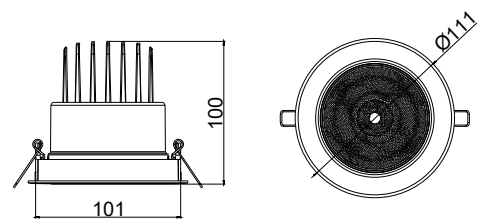

GD700B 2 heads WH

TrueFashion EM

Versions

GD700B 2 heads BK

Dimensional drawing

Dimensional drawing

General Information

Driver included	Yes
Operating and Electrical	
Protection class IEC	Safety class II
Input Voltage	220 to 240 V
Line Frequency	50 or 60 Hz
Mechanical and Housing	
Optical cover type	Lens
Mech. impact protection code	IK03
Ingress protection code	IP20
Approval and Application	
CE mark	Yes
Initial Performance (IEC Compliant)	
Luminous flux tolerance	-10% / +10%