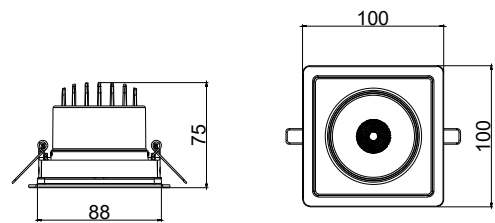

GD700B 2 heads WH

TrueFashion EM

Versions

GD700B 2 heads BK

Dimensional drawing

Dimensional drawing

General Information

Driver included	Yes
Operating and Electrical	
Protection class IEC	Safety class II
Input Voltage	220 to 240 V
Line Frequency	50 or 60 Hz
Mechanical and Housing	
Optical cover type	Lens
Mech. impact protection code	IK03
Ingress protection code	IP20
Approval and Application	
CE mark	Yes
Initial Performance (IEC Compliant)	
Luminous flux tolerance	-10% / +10%