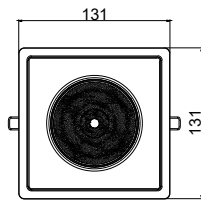

GD700B 2 heads WH

TrueFashion EM

Versions

GD700B 2 heads BK

Dimensional drawing

Dimensional drawing

General Information

Driver included	Yes
Operating and Electrical	
Protection class IEC	Safety class II
Input Voltage	220 to 240 V
Line Frequency	50 or 60 Hz
Mechanical and Housing	
Optical cover type	Lens
Mech. impact protection code	IK03
Ingress protection code	IP20
Approval and Application	
CE mark	Yes
Initial Performance (IEC Compliant)	
Luminous flux tolerance	-10% / +10%