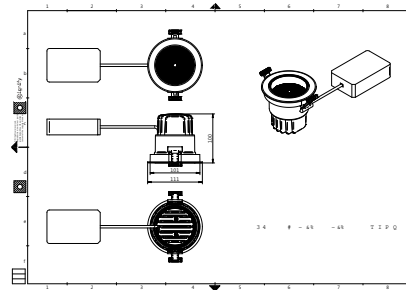

Dimensional drawing