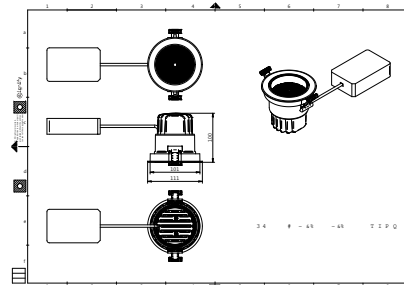

RTP-OF-GD700B-TrueFashion-EM

TrueFashion EM

Versions

RTP-OF-RS700B-TrueFashion-EM

GD700B 2 heads WH

GD700B 2 heads BK

Dimensional drawing

Dimensional drawing