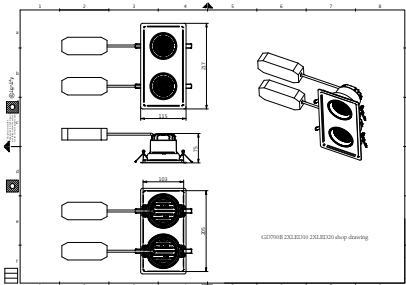

RTP-OF-GD700B-TrueFashion-EM

TrueFashion EM

Versions

RTP-OF-RS700B-TrueFashion-EM

GD700B 2 heads WH

GD700B 2 heads BK

Dimensional drawing

Dimensional drawing