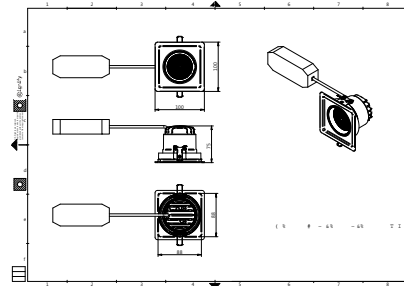

RTP-OF-GD700B-TrueFashion-EM

TrueFashion EM

Versions

RTP-OF-RS700B-TrueFashion-EM

GD700B 2 heads WH

GD700B 2 heads BK

Dimensional drawing

Dimensional drawing