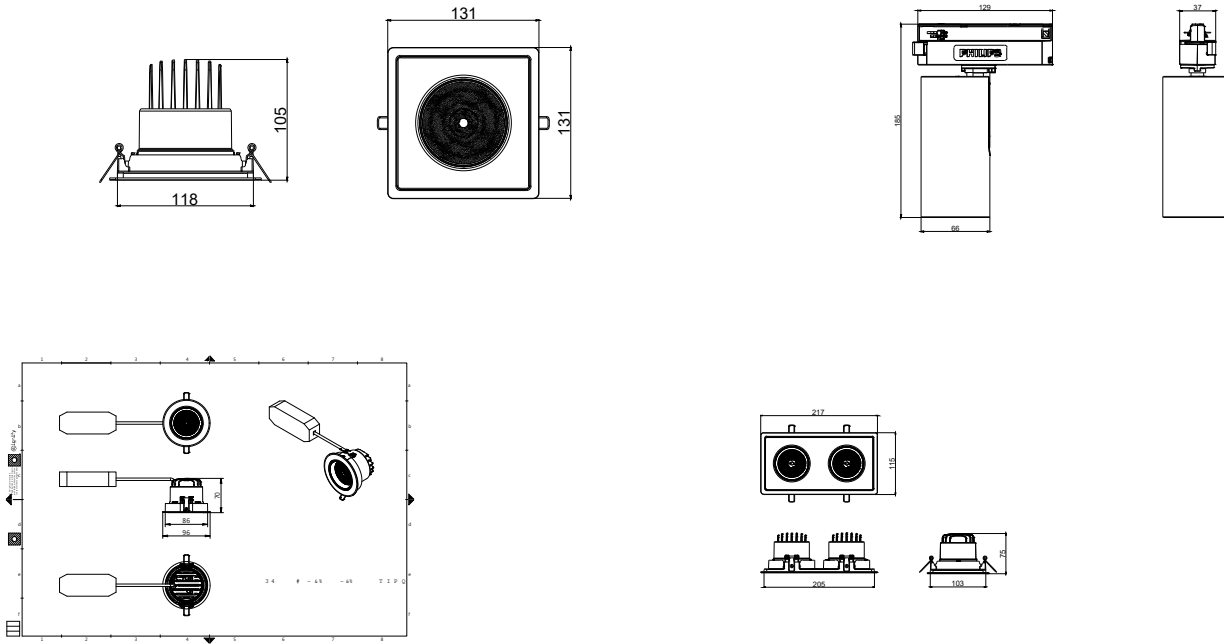

RTP-OF-GD700B-TrueFashion-EM

TrueFashion EM

Versions

RTP-OF-RS700B-TrueFashion-EM

GD700B 2 heads WH

GD700B 2 heads BK

Dimensional drawing

Dimensional drawing