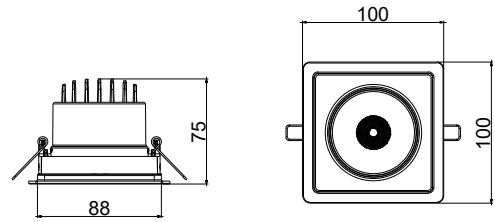

Versions

RS700B LED10 LED20 BK

RTP-OF-RS700B-TrueFashion-EM

RS700B LED30 LED40 BK

RTP-OF-ST700T-TrueFashion-EM

RTP-OF-GD700B-TrueFashion-EM

GD700B 2 heads BK

Dimensional drawing