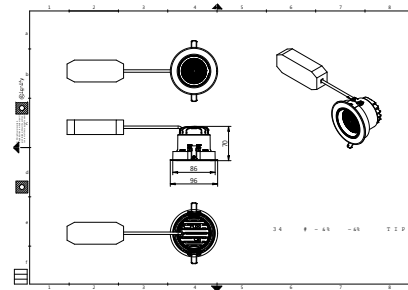

Dimensional drawing