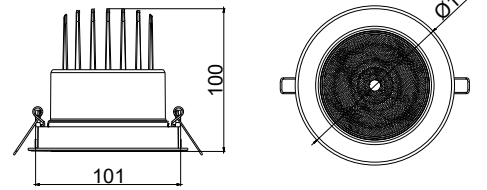

Versions

RS700B LED10 LED20 BK

RTP-OF-RS700B-TrueFashion-EM

RS700B LED30 LED40 BK

RTP-OF-ST700T-TrueFashion-EM

RTP-OF-GD700B-TrueFashion-EM

GD700B 2 heads BK

Dimensional drawing