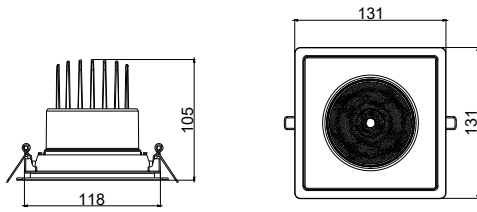

Dimensional drawing