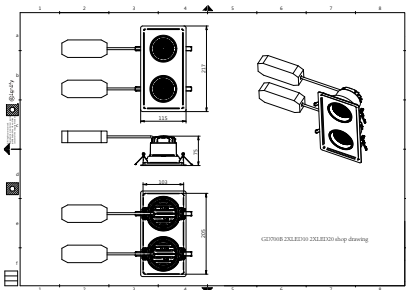

Versions

RS700B LED10 LED20 BK

RTP-OF-RS700B-TrueFashion-EM

RS700B LED30 LED40 BK

RTP-OF-ST700T-TrueFashion-EM

RTP-OF-GD700B-TrueFashion-EM

GD700B 2 heads BK

Dimensional drawing