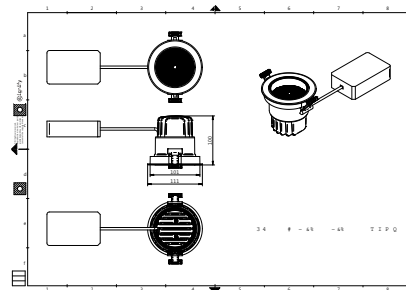

Versions

RS700B LED10 LED20 BK

RTP-OF-RS700B-TrueFashion-EM

RS700B LED30 LED40 BK

RTP-OF-ST700T-TrueFashion-EM

RTP-OF-GD700B-TrueFashion-EM

GD700B 2 heads BK

Dimensional drawing