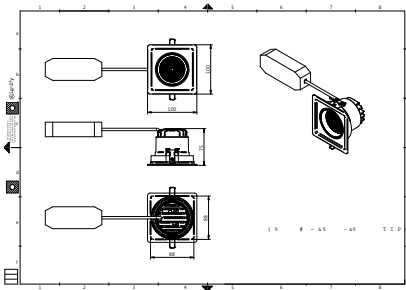

Versions

RS700B LED10 LED20 BK

RTP-OF-RS700B-TrueFashion-EM

RS700B LED30 LED40 BK

RTP-OF-ST700T-TrueFashion-EM

RTP-OF-GD700B-TrueFashion-EM

GD700B 2 heads BK

Dimensional drawing