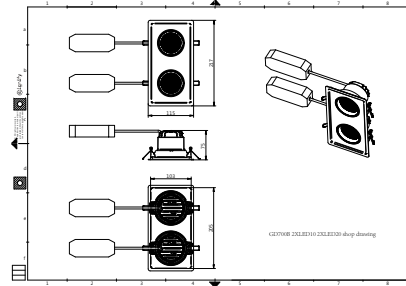

RTP-OF-RS700B-TrueFashion-EM

TrueFashion EM

Versions

RTP-OF-GD700B-TrueFashion-EM

GD700B 2 heads WH

GD700B 2 heads BK

Dimensional drawing

Dimensional drawing