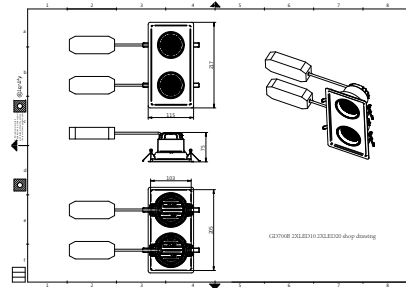

GD700B 1 head BK

TrueFashion EM

Versions

RTP-OF-RS700B-TrueFashion-EM

RTP-OF-GD700B-TrueFashion-EM

GD700B 2 heads BK

Dimensional drawing

Dimensional drawing