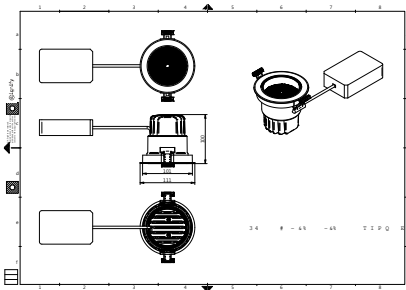

RTP-OF-RS700B-TrueFashion-EM

TrueFashion EM

Versions

RTP-OF-GD700B-TrueFashion-EM

GD700B 2 heads WH

GD700B 2 heads BK

Dimensional drawing

Dimensional drawing