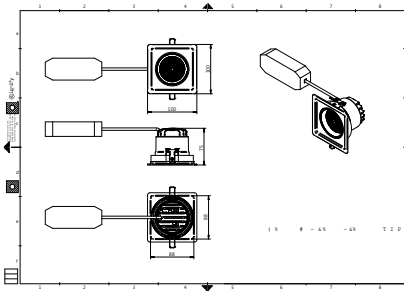

GD700B 1 head BK

TrueFashion EM

Versions

RTP-OF-RS700B-TrueFashion-EM

RTP-OF-GD700B-TrueFashion-EM

GD700B 2 heads BK

Dimensional drawing

Dimensional drawing