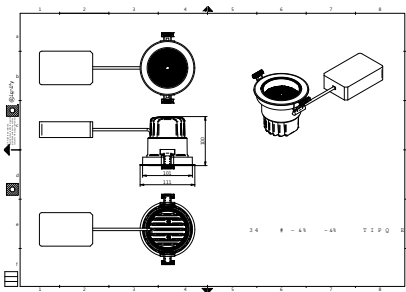

GD700B 1 head BK

TrueFashion EM

Versions

RTP-OF-RS700B-TrueFashion-EM

RTP-OF-GD700B-TrueFashion-EM

GD700B 2 heads BK

Dimensional drawing

Dimensional drawing