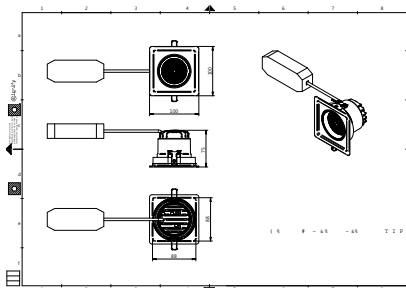

RTP-OF-RS700B-TrueFashion-EM

TrueFashion EM

Versions

RTP-OF-GD700B-TrueFashion-EM

GD700B 2 heads WH

GD700B 2 heads BK

Dimensional drawing

Dimensional drawing