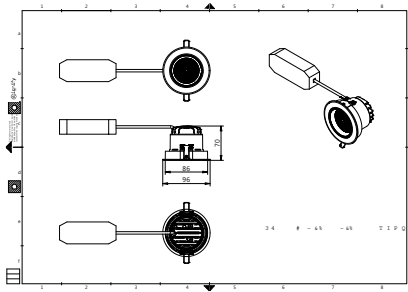

Dimensional drawing

General Information

Driver included Yes

Operating and Electrical

Protection class IEC Safety class II

Input Voltage 220 to 240 V

Line Frequency 50 or 60 Hz

Mechanical and Housing

Optical cover type Lens

Mech. impact protection code IK03

Ingress protection code IP20

Approval and Application

CE mark Yes

Initial Performance (IEC Compliant)

Luminous flux tolerance -10% / +10%

Light Technical

Order Code	Full Product Name	Correlated Color Temperature (Nom)	Color rendering index (CRI)	Luminous Efficacy (rated) (Nom)	Luminous Flux
911401548646	RS700B P21 LED21 930PW PSU NB BK	3000 K	90	101 lm/W	2,147 lm
911401547446	RS700B P40 LED44 930PW PSU WB WH	3000 K	90	109 lm/W	4,421 lm
911401547646	RS700B P40 LED46 930PW PSU MB BK	3000 K	90	114 lm/W	4,596 lm
911401542746	ST700T P41 LED41 930PC PSU WB 1C WH	3000 K	90	100 lm/W	4,120 lm
911401543046	ST700T P41 LED43 930PC PSU MB 1C WH IN	3000 K	90	104 lm/W	4,282 lm
911401543346	ST700T P35 LED38 930PW PSU WB 3C WH IN	3000 K	90	111 lm/W	3,865 lm
911401543746	ST700T P35 LED38 930PW PSD VLC WB WH IN	3000 K	90	111 lm/W	3,865 lm
911401544146	ST700T P35 LED40 930PW PSD VLC MB WH IN	3000 K	90	115 lm/W	4,018 lm
911401544246	ST700T P35 LED37 930PC PSU WB 1C WH IN	3000 K	90	105 lm/W	3,699 lm
911401544446	ST700T P35 LED37 930PC PSU WB 1C WH	3000 K	90	105 lm/W	3,699 lm
911401544646	ST700T P35 LED37 930PC PSU MB 1C WH IN	3000 K	90	106 lm/W	3,746 lm
911401545046	ST700T P21 LED19 930PC PSU WB 1C WH IN	3000 K	90	91 lm/W	1,913 lm
911401545446	ST700T P21 LED20 930PC PSU NB 1C WH IN	3000 K	90	96 lm/W	2,032 lm
911401545746	ST700T P21 LED20 930PC PSU MB 1C WH IN	3000 K	90	96 lm/W	2,032 lm
911401545846	ST700T P21 LED13 930PC PSU MB 1C WHHB IN	3000 K	90	62 lm/W	1,315 lm
911401546246	ST700T P21 LED22 830 PSU WB 1C WH	2700 K	80	104 lm/W	2,177 lm
911401546546	ST700T P10 LED10 930PC PSU WB 1C WH IN	3000 K	90	104 lm/W	1,042 lm