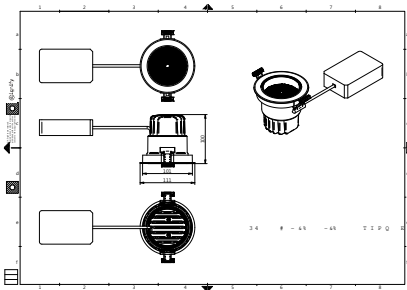

RTP-OF-GD700B-TrueFashion-EM

TrueFashion EM

Versions

GD700B 2 heads WH

GD700B 2 heads BK

Dimensional drawing

Dimensional drawing

Dimensional drawing