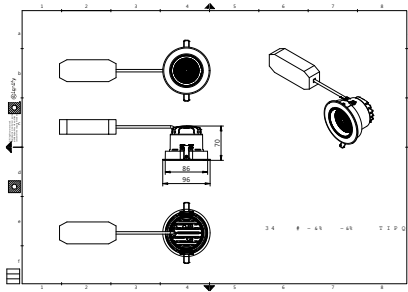

RTP-OF-GD700B-TrueFashion-EM

TrueFashion EM

Versions

GD700B 2 heads WH

GD700B 2 heads BK

Dimensional drawing

Dimensional drawing

Dimensional drawing