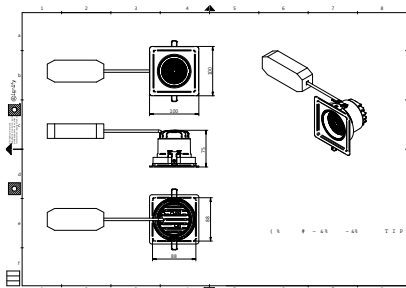

RTP-OF-GD700B-TrueFashion-EM

TrueFashion EM

Versions

GD700B 2 heads WH

GD700B 2 heads BK

Dimensional drawing

Dimensional drawing

Dimensional drawing