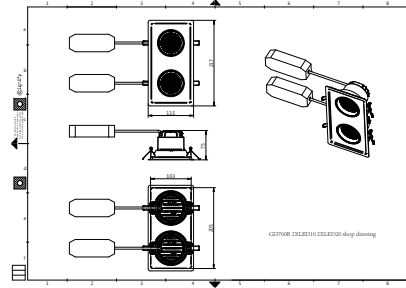

RTP-OF-GD700B-TrueFashion-EM

TrueFashion EM

Versions

GD700B 2 heads WH

GD700B 2 heads BK

Dimensional drawing

Dimensional drawing

Dimensional drawing