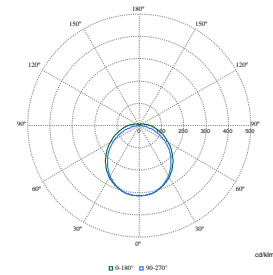

CoreLine FastSet

Order Code	Full Product Name	Flimervärde (PstLM)	Stroboskopisk effekt
911401841585	SM155C 37_60S/830_840 PSU TW3 PI5 L1440	1	0,4
911401841485	SM155C 30_48S/830_840 PSU TW3 PI5 L1160	1	0,4

Order Code	Full Product Name	Flimervärde (PstLM)	Stroboskopisk effekt
911401841185	SM155C 48S/840 PSU TW3 PI5 L1160	1	0,4

Ursprunglig prestanda (IEC-kompatibel)

Order Code	Full Product Name	Initial kromaticitet
911401841385	SM155C 17_26S/830_840 PSU TW3 PI5 L602	(0.38,0.38)SDCM<3; (0.44,0.40)SDCM<3
911401803287	SM155C 48S/830_840 WIA TW3 PI5 L1160	(0.38,0.38)SDCM<3; (0.44,0.40)SDCM<3
911401803387	SM155C 60S/830_840 WIA TW3 PI5 L1440	(0.38,0.38)SDCM<3; (0.44,0.40)SDCM<3
911401803487	SM155C 26S/830_840 WIA TW3 PI5 L602	(0.38,0.38)SDCM<3; (0.44,0.40)SDCM<3
911401803587	SM155C 30_48S/830_840 PSED TW1 PI5 L1160	(0.38,0.38)SDCM<3; (0.44,0.40)SDCM<3

Order Code	Full Product Name	Initial kromaticitet
911401803687	SM155C 37_60S/830_840 PSED TW1 PI5 L1440	(0.38,0.38)SDCM<3; (0.44,0.40)SDCM<3
911401841585	SM155C 37_60S/830_840 PSU TW3 PI5 L1440	(0.38,0.38)SDCM<3; (0.44,0.40)SDCM<3
911401841485	SM155C 30_48S/830_840 PSU TW3 PI5 L1160	(0.38,0.38)SDCM<3; (0.44,0.40)SDCM<3
911401841185	SM155C 48S/840 PSU TW3 PI5 L1160	(0.38,0.38)SDCM<3

Polar Wide Diagrams

Polar Normal (separate) - 911401841185