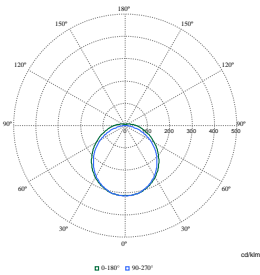

CoreLine FastSet

Order Code	Full Product Name	Flimervärde (PstLM)	Stroboskopisk effekt
911401841585	SM155C 37_60S/830_840 PSU TW3 PI5 L1440	1	0,4
911401841485	SM155C 30_48S/830_840 PSU TW3 PI5 L1160	1	0,4

Order Code	Full Product Name	Flimervärde (PstLM)	Stroboskopisk effekt
911401841185	SM155C 48S/840 PSU TW3 PI5 L1160	1	0,4

Ursprunglig prestanda (IEC-kompatibel)

Order Code	Full Product Name	Initial kromaticitet
911401841385	SM155C 17_26S/830_840 PSU TW3 PI5 L602	(0.38,0.38)SDCM<3; (0.44,0.40)SDCM<3
911401803287	SM155C 48S/830_840 WIA TW3 PI5 L1160	(0.38,0.38)SDCM<3; (0.44,0.40)SDCM<3
911401803387	SM155C 60S/830_840 WIA TW3 PI5 L1440	(0.38,0.38)SDCM<3; (0.44,0.40)SDCM<3
911401803487	SM155C 26S/830_840 WIA TW3 PI5 L602	(0.38,0.38)SDCM<3; (0.44,0.40)SDCM<3
911401803587	SM155C 30_48S/830_840 PSED TW1 PI5 L1160	(0.38,0.38)SDCM<3; (0.44,0.40)SDCM<3

Order Code	Full Product Name	Initial kromaticitet
911401803687	SM155C 37_60S/830_840 PSED TW1 PI5 L1440	(0.38,0.38)SDCM<3; (0.44,0.40)SDCM<3
911401841585	SM155C 37_60S/830_840 PSU TW3 PI5 L1440	(0.38,0.38)SDCM<3; (0.44,0.40)SDCM<3
911401841485	SM155C 30_48S/830_840 PSU TW3 PI5 L1160	(0.38,0.38)SDCM<3; (0.44,0.40)SDCM<3
911401841185	SM155C 48S/840 PSU TW3 PI5 L1160	(0.38,0.38)SDCM<3

Polar Wide Diagrams

Polar Normal (separate) - 911401841485