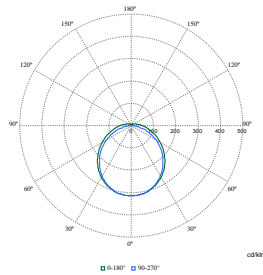

CoreLine FastSet

Order Code	Full Product Name	Flimervärde (PstLM)	Stroboskopisk effekt
911401841585	SM155C 37_60S/830_840 PSU TW3 PI5 L1440	1	0,4
911401841485	SM155C 30_48S/830_840 PSU TW3 PI5 L1160	1	0,4

Order Code	Full Product Name	Flimervärde (PstLM)	Stroboskopisk effekt
911401841185	SM155C 48S/840 PSU TW3 PI5 L1160	1	0,4

Ursprunglig prestanda (IEC-kompatibel)

Order Code	Full Product Name	Initial kromaticitet
911401841385	SM155C 17_26S/830_840 PSU TW3 PI5 L602	(0.38,0.38)SDCM<3; (0.44,0.40)SDCM<3
911401803287	SM155C 48S/830_840 WIA TW3 PI5 L1160	(0.38,0.38)SDCM<3; (0.44,0.40)SDCM<3
911401803387	SM155C 60S/830_840 WIA TW3 PI5 L1440	(0.38,0.38)SDCM<3; (0.44,0.40)SDCM<3
911401803487	SM155C 26S/830_840 WIA TW3 PI5 L602	(0.38,0.38)SDCM<3; (0.44,0.40)SDCM<3
911401803587	SM155C 30_48S/830_840 PSED TW1 PI5 L1160	(0.38,0.38)SDCM<3; (0.44,0.40)SDCM<3

Order Code	Full Product Name	Initial kromaticitet
911401803687	SM155C 37_60S/830_840 PSED TW1 PI5 L1440	(0.38,0.38)SDCM<3; (0.44,0.40)SDCM<3
911401841585	SM155C 37_60S/830_840 PSU TW3 PI5 L1440	(0.38,0.38)SDCM<3; (0.44,0.40)SDCM<3
911401841485	SM155C 30_48S/830_840 PSU TW3 PI5 L1160	(0.38,0.38)SDCM<3; (0.44,0.40)SDCM<3
911401841185	SM155C 48S/840 PSU TW3 PI5 L1160	(0.38,0.38)SDCM<3

Polar Wide Diagrams

Polar Normal (separate) - 911401841385