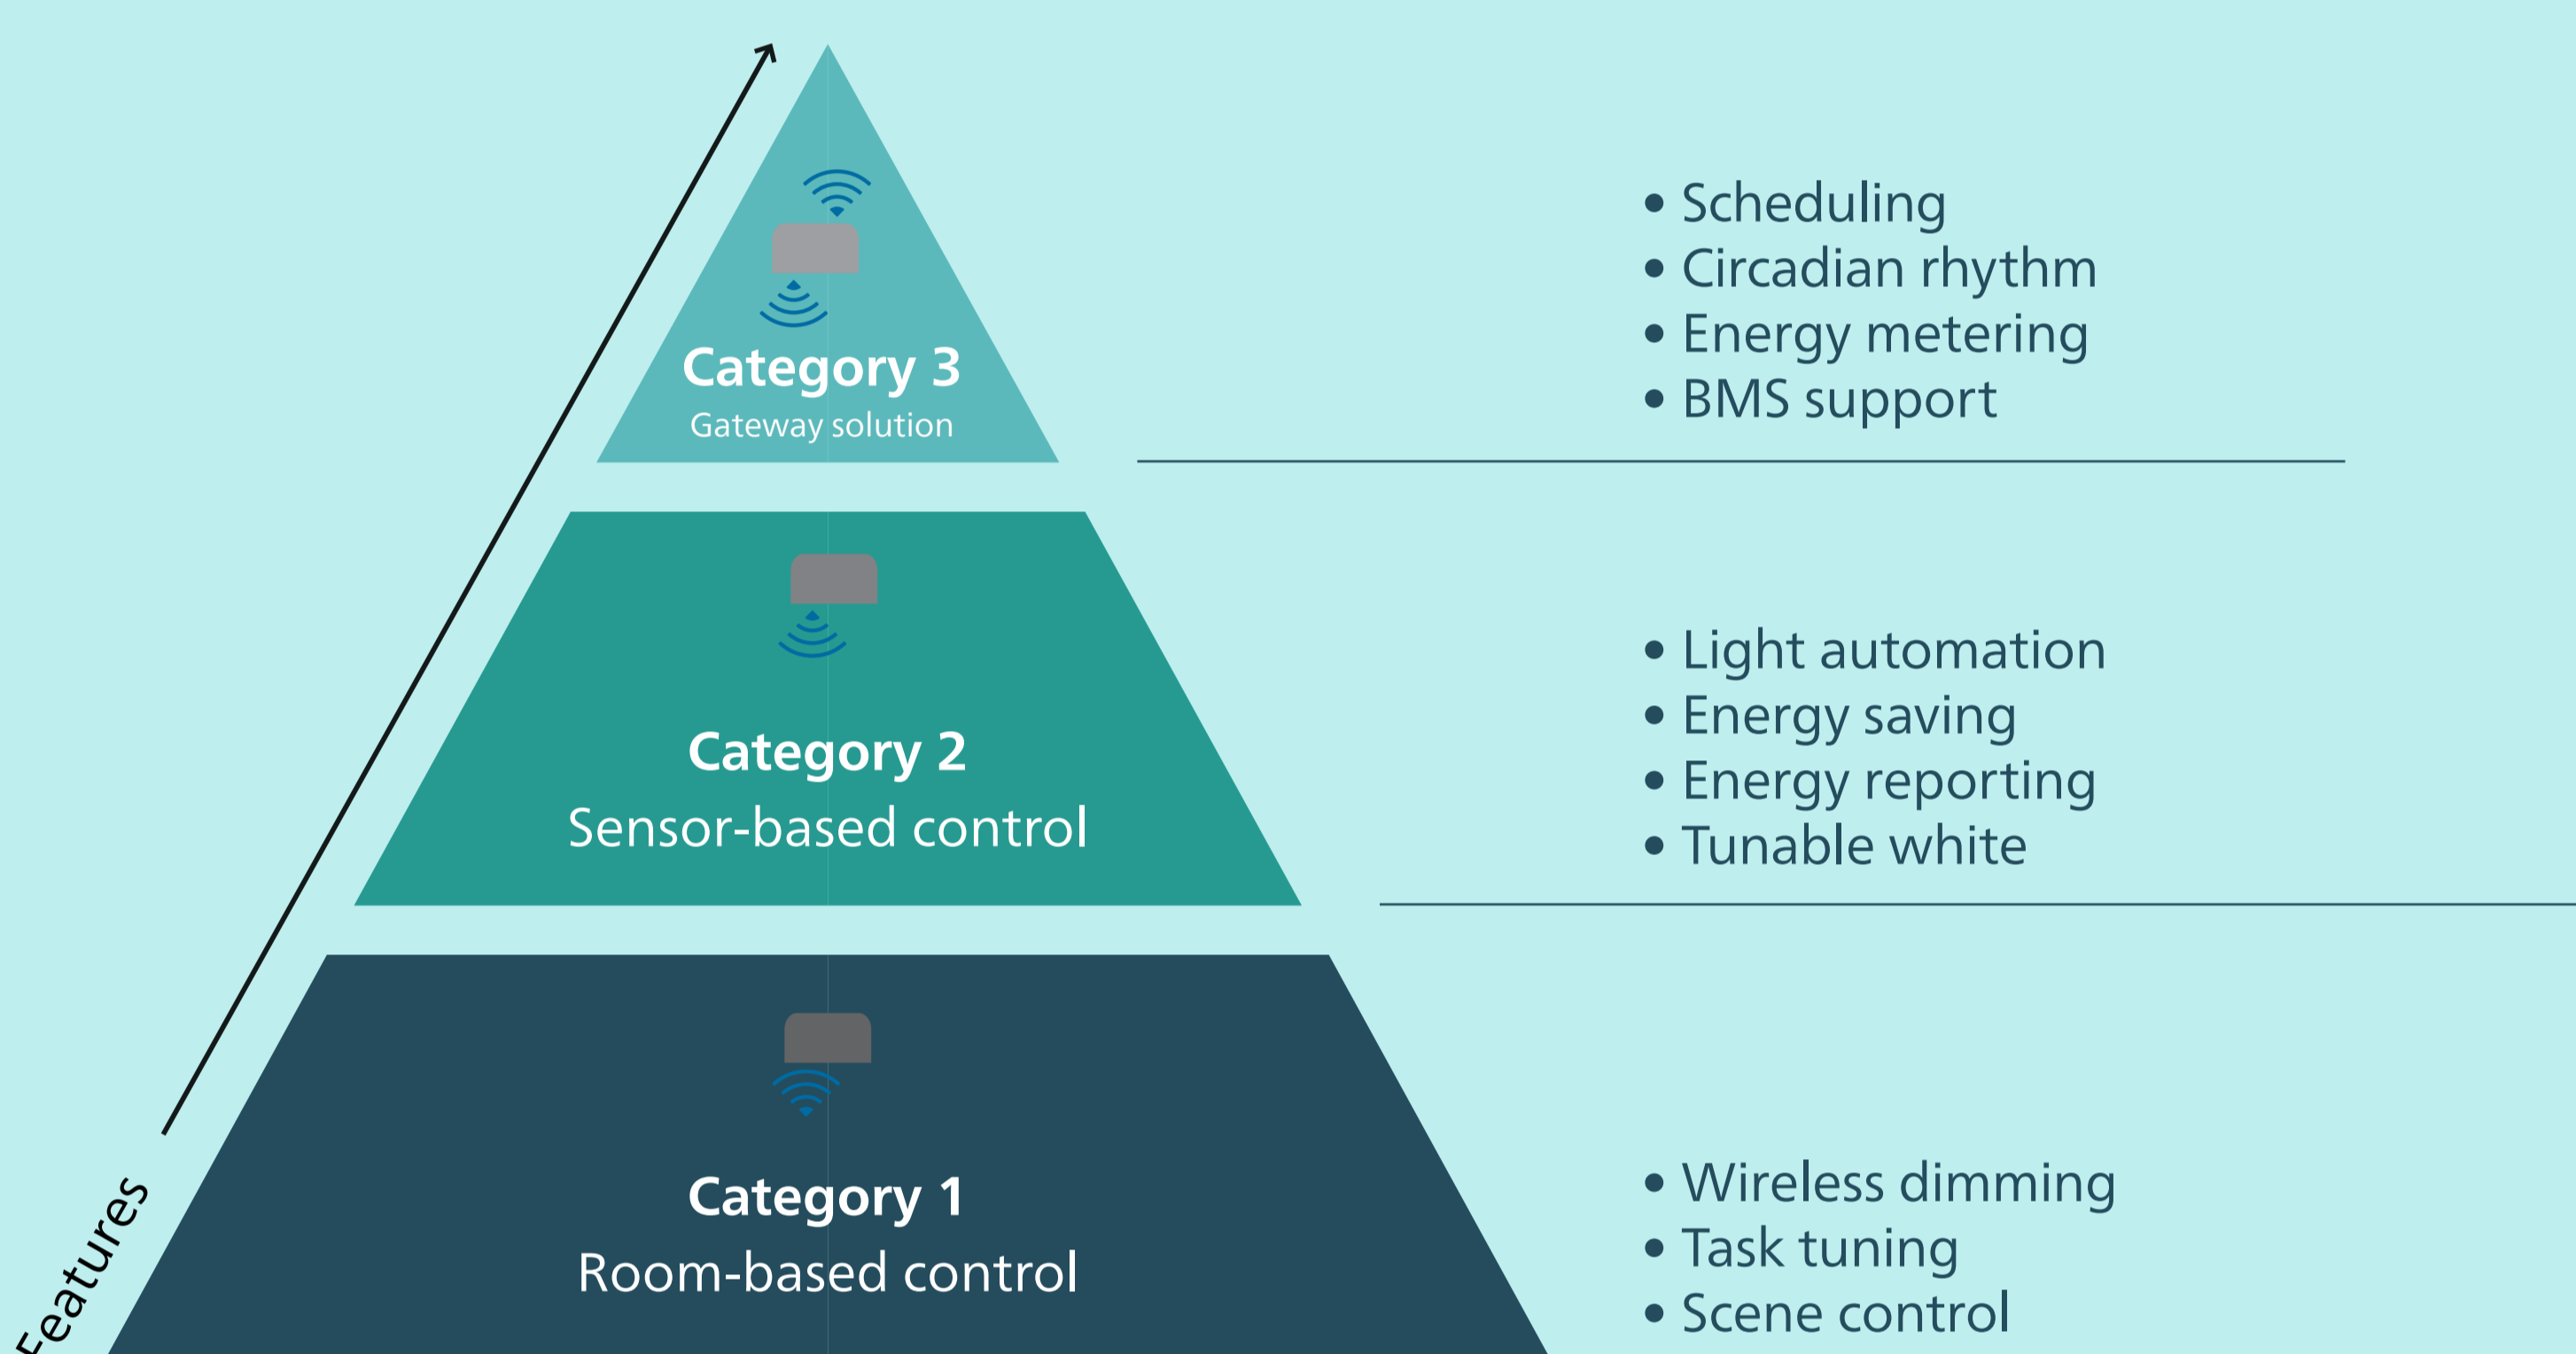

**Sustainable – Energy Savings**  
MasterConnect sensors combined with LED lighting for significant energy savings

**Simple – Easy installation**  
No need to special tooling or extensive trainings given the intuitive mobile app guided set up

**Standardized – Open standards, more choice**  
Create every possible configuration using the same suite of components

### One platform for all applications and configurations

Enjoy the amazing benefits of lighting automation in schools, offices, hospitals, shops, or even warehouse and assembly areas. Control everything with Philips MasterConnect.

## Adjust MasterConnect to your needs

MasterConnect offers a fully scalable system. You are completely flexible in choosing your solution and able to scale it up when needed.