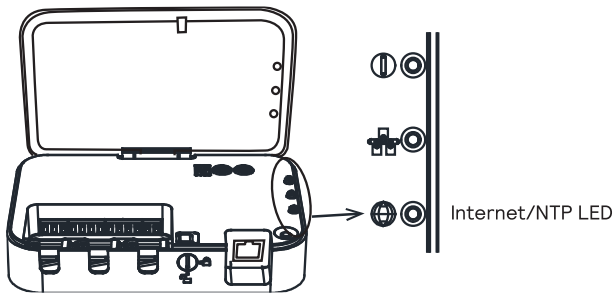

Power on

Activate power for enclosure

OFF ON

Both normal & switched normal/EM

Test the connection with the luminaires by pressing the service button

① Press the "service" button to start the test

② Check luminaires

③ Press the "service" button to finish the test

8

Time configuration

- LED on → Time acquired from NTP server
- LED off → Download NatureConnect link configuration app to configure the time
- LED blinking → www.signify.com/natureconnect