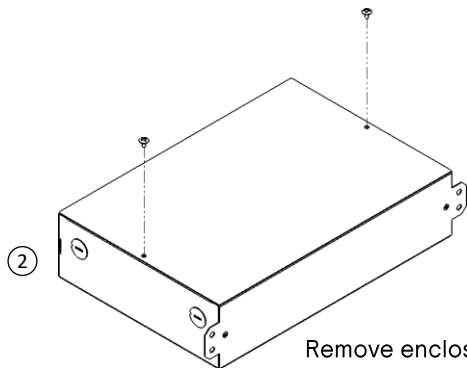

Mount to surface below

Attach to surface

Attach to vertical

1b

Power Wiring

Ensure power is off

OFF ON

1

Both normal & switched normal/EM

Remove enclosure cover

3 Connect normal power & enclosure ground

4 Connect switched normal/emergency power

2

Open the cover

Removable terminal blocks

Slide DIP switches

Hand tight

cable Ø 5 - 8 mm
cable Ø 2 - 5 mm - reverse clip

Interface	Description	Max output
DMX	NC DMX luminaires	30mA 5 Vdc
DC 0-10V	not used	150 uA 10 V
DALI_OUT DA2	TW luminaires	250 mA 20.5 V
DALI_OUT DA1	In use (ER100)	250 mA 20.5 V
DALI_IN	Sensor or Control system	60 mA 20.5 V
SR+/- on ER100	NC DALI luminaires	250 mA 20.5V