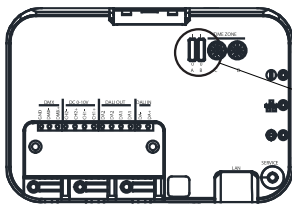

Set DIP switch for power supply of DALI_IN

for Interact / D4i compatible sensors