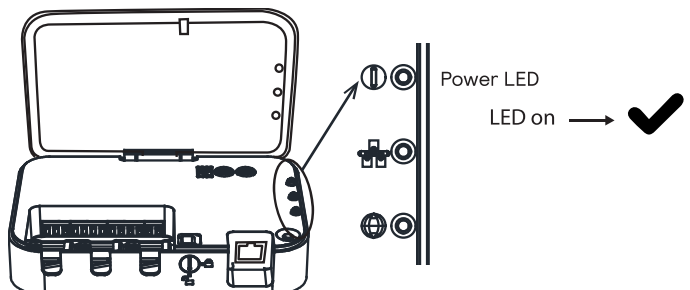

Power on

Activate power for enclosure

OFF ON

Both normal & switched normal/EM

Test the connection with the luminaires by pressing the service button

① Press the "service" button to start the test

② Check luminaires