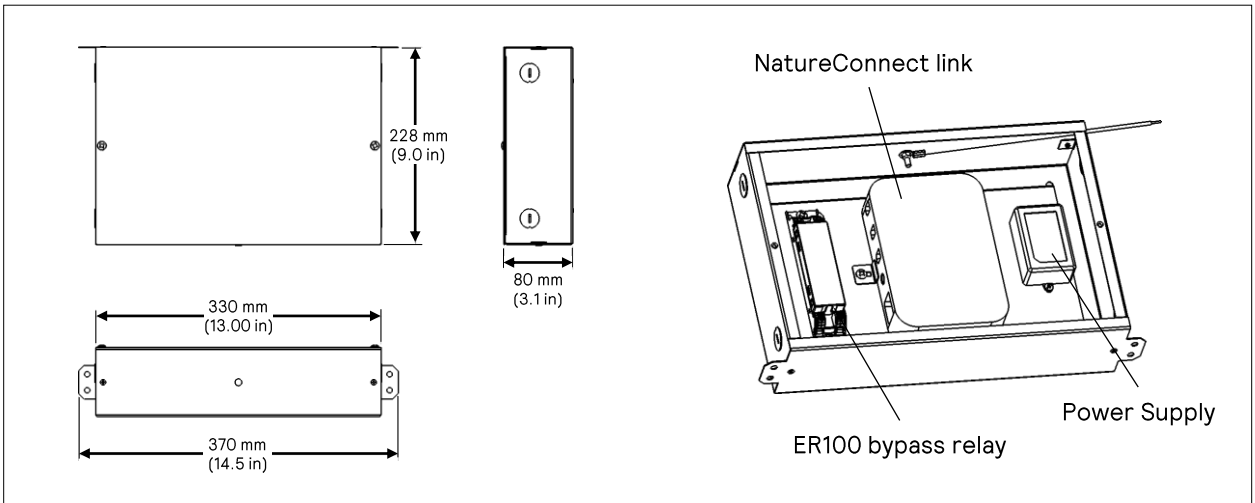

Ledalite

by Signify

NatureConnect link

108 V
305 V

50Hz
60Hz

max 35°C
min 0°C

	Power	Dimensions LxWxH	
NatureConnect link	15W	14.5 x 9.0 x 3.1 in (370 x 228 x 80 mm)	3.0 kg (6.6 lb.)

1a

Mount to surface below

Attach to surface

Attach to vertical

1b

Power Wiring

Ensure power is off

OFF ON

1

Hand tight

cable Ø 5 - 8 mm
cable Ø 2 - 5 mm - reverse clip

Interface	Description	Max output
DMX	NC DMX luminaires	30mA 5 Vdc
DC 0-10V	not used	150 uA 10 V
DALI_OUT DA2	TW luminaires	250 mA 20.5 V
DALI_OUT DA1	In use (ER100)	250 mA 20.5 V
DALI_IN	Sensor or Control system	60 mA 20.5 V
SR+/- on ER100	NC DALI luminaires	250 mA 20.5V