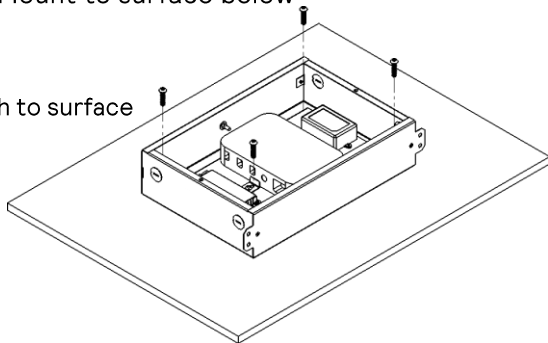

Ledalite

by Signify

NatureConnect link

108 V
305 V

50Hz
60Hz

max 35°C
min 0°C

	Power	Dimensions LxWxH	
NatureConnect link	15W	14.5 x 9.0 x 3.1 in (370 x 228 x 80 mm)	3.0 kg (6.6 lb.)

1a

Mount to surface below

Attach to surface

Attach to vertical

1b

Power Wiring

Ensure power is off

OFF ON

1

Both normal & switched normal/EM

Remove enclosure cover

3 Connect normal power & enclosure ground

4 Connect switched normal/emergency power

2

Open the cover

Removable terminal blocks

Slide DIP switches

Hand tight

cable Ø 5 - 8 mm
cable Ø 2 - 5 mm - reverse clip

Interface	Description	Max output
DMX	NC DMX luminaires	30mA 5 Vdc
DC 0-10V	not used	150 uA 10 V
DALI_OUT DA2	TW luminaires	250 mA 20.5 V
DALI_OUT DA1	In use (ER100)	250 mA 20.5 V
DALI_IN	Sensor or Control system	60 mA 20.5 V
SR+/- on ER100	NC DALI luminaires	250 mA 20.5V