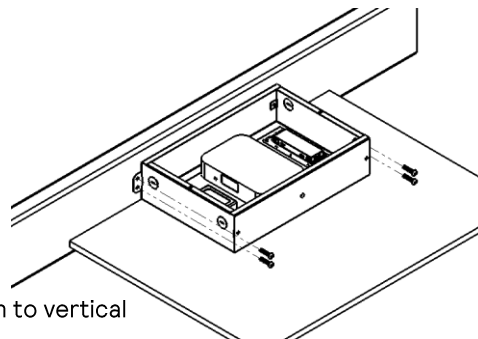

Ledalite

by Signify

NatureConnect link

108 V
305 V

50Hz
60Hz

max 35°C
min 0°C

	Power	Dimensions LxWxH	
NatureConnect link	15W	14.5 x 9.0 x 3.1 in (370 x 228 x 80 mm)	3.0 kg (6.6 lb.)

1a

Mount to surface below

Attach to surface

Attach to vertical

1b

Power Wiring

Ensure power is off

OFF ON

1