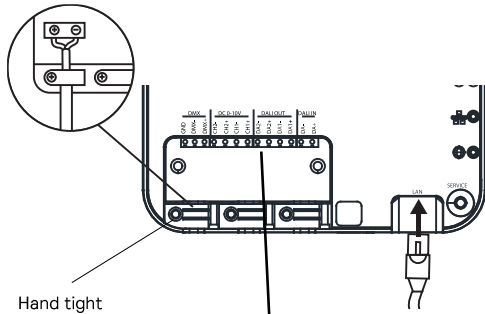

Mount to surface below

Attach to surface

Attach to vertical

1b

Power Wiring

Ensure power is off

OFF ON

1

Both normal & switched normal/EM

Remove enclosure cover

3 Connect normal power & enclosure ground

4 Connect switched normal/emergency power

2

Open the cover

Removable terminal blocks

Slide DIP switches

Rotary DIP switches

Power LED

Network LED

Internet/NTP LED

Service button

Ethernet RJ45 port

3

Luminaire & Control Wiring

Hand tight

cable Ø 5 - 8 mm
cable Ø 2 - 5 mm - reverse clip

Interface	Description	Max output
DMX	NC DMX luminaires	30mA 5 Vdc
DC 0-10V	not used	150 uA 10 V
DALI_OUT DA2	TW luminaires	250 mA 20.5 V
DALI_OUT DA1	In use (ER100)	250 mA 20.5 V
DALI_IN	Sensor or Control system	60 mA 20.5 V
SR+/- on ER100	NC DALI luminaires	250 mA 20.5V