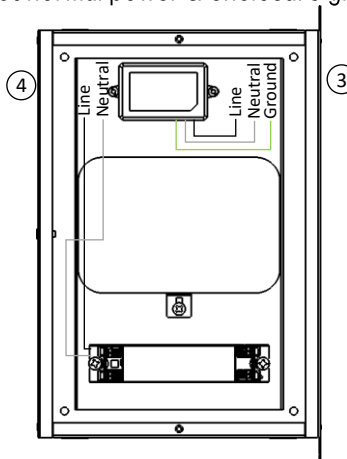

Ledalite

by Signify

NatureConnect link

108 V
305 V

50Hz
60Hz

max 35°C
min 0°C

	Power	Dimensions LxWxH	
NatureConnect link	15W	14.5 x 9.0 x 3.1 in (370 x 228 x 80 mm)	3.0 kg (6.6 lb.)

1a

Mount to surface below

Attach to surface

Attach to vertical

1b

Power Wiring

Ensure power is off

OFF ON

1

Both normal & switched normal/EM

Remove enclosure cover

3 Connect normal power & enclosure ground

4 Connect switched normal/emergency power

2

Open the cover

Removable terminal blocks

Slide DIP switches

Hand tight

cable Ø 5 - 8 mm
cable Ø 2 - 5 mm - reverse clip

Interface	Description	Max output
DMX	NC DMX luminaires	30mA 5 Vdc
DC 0-10V	not used	150 uA 10 V
DALI_OUT DA2	TW luminaires	250 mA 20.5 V
DALI_OUT DA1	In use (ER100)	250 mA 20.5 V
DALI_IN	Sensor or Control system	60 mA 20.5 V
SR+/- on ER100	NC DALI luminaires	250 mA 20.5V