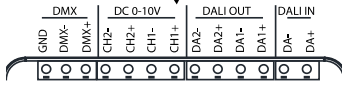

Ledalite

by Signify

NatureConnect link

108 V
305 V

50Hz
60Hz

max 35°C
min 0°C

	Power	Dimensions LxWxH	
NatureConnect link	15W	14.5 x 9.0 x 3.1 in (370 x 228 x 80 mm)	3.0 kg (6.6 lb.)

1a

Both normal & switched normal/EM

Remove enclosure cover

3 Connect normal power & enclosure ground

4 Connect switched normal/emergency power

2

Open the cover

Removable terminal blocks

Slide DIP switches

Hand tight

cable Ø 5 - 8 mm
cable Ø 2 - 5 mm - reverse clip

Interface	Description	Max output
DMX	NC DMX luminaires	30mA 5 Vdc
DC 0-10V	not used	150 uA 10 V
DALI_OUT DA2	TW luminaires	250 mA 20.5 V
DALI_OUT DA1	In use (ER100)	250 mA 20.5 V
DALI_IN	Sensor or Control system	60 mA 20.5 V
SR+/- on ER100	NC DALI luminaires	250 mA 20.5V