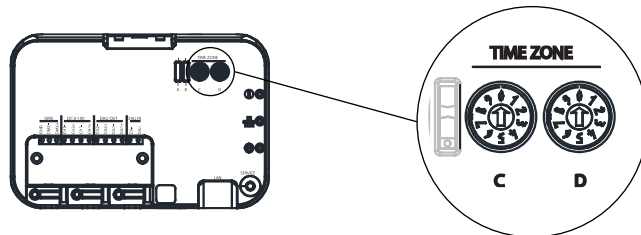

Hand tight

cable Ø 5 - 8 mm
cable Ø 2 - 5 mm - reverse clip

Interface	Description	Max output
DMX	NC DMX luminaires	30mA 5 Vdc
DC 0-10V	not used	150 uA 10 V
DALI_OUT DA2	TW luminaires	250 mA 20.5 V
DALI_OUT DA1	In use (ER100)	250 mA 20.5 V
DALI_IN	Sensor or Control system	60 mA 20.5 V
SR+/- on ER100	NC DALI luminaires	250 mA 20.5V

4

Set DIP switch for power supply of DALI_IN

for Interact / D4i compatible sensors

for DALI control systems

5

Set the rotary switches for the time zone according to the Time zone table

Example: setting the time zone for Eastern US