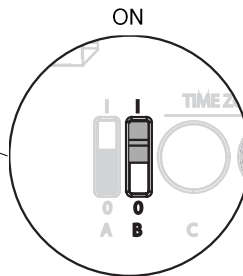

Hand tight

cable Ø 5 - 8 mm
cable Ø 2 - 5 mm - reverse clip

Interface	Description	Max output
DMX	NC DMX luminaires	30mA 5 Vdc
DC 0-10V	not used	150 uA 10 V
DALI_OUT DA2	TW luminaires	250 mA 20.5 V
DALI_OUT DA1	In use (ER100)	250 mA 20.5 V
DALI_IN	Sensor or Control system	60 mA 20.5 V
SR+/- on ER100	NC DALI luminaires	250 mA 20.5V

4

Set DIP switch for power supply of DALI_IN

for Interact / D4i compatible sensors

for DALI control systems

5

Set the rotary switches for the time zone according to the Time zone table

Example: setting the time zone for Eastern US