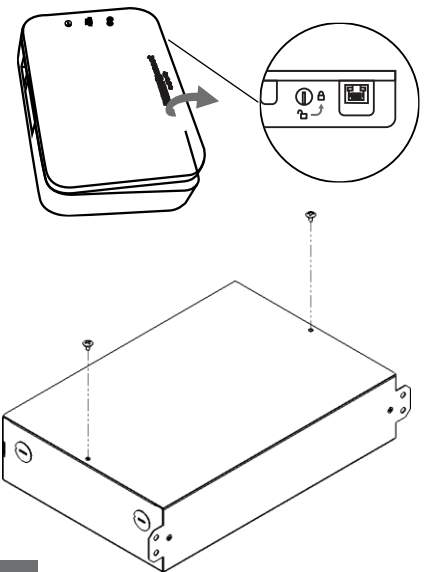

10

Additional notes

- For reset to factory default settings: long press (10 seconds) on Service button
- Recommended to use a firewall.
- Recommended to change the password at first use.

Service Tag:
12.910505103474

LED Legend

LED 1 (Red) Power status:

- OFF when no power to the device
- ON when power is on

LED 2 (Blue) Network status (only after booting finished):

- OFF when no network link
- BLINKING when network link but no IP
- ON when network link available and IP address assigned

LED 3 (Yellow) Internet/NTP status (only after booting finished):

- OFF when no internet
- BLINKING when internet available but NTP not available
- ON when internet and NTP available