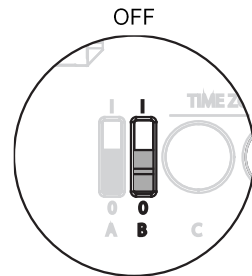

for DALI control systems

5