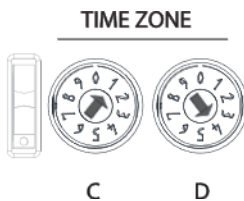

Hand tight

cable Ø 5 - 8 mm
cable Ø 2 - 5 mm - reverse clip

Interface	Description	Max output
DMX	NC DMX luminaires	30mA 5 Vdc
DC 0-10V	not used	150 uA 10 V
DALI_OUT DA2	TW luminaires	250 mA 20.5 V
DALI_OUT DA1	In use (ER100)	250 mA 20.5 V
DALI_IN	Sensor or Control system	60 mA 20.5 V
SR+/- on ER100	NC DALI luminaires	250 mA 20.5V

4

Set DIP switch for power supply of DALI_IN

for Interact / D4i compatible sensors

for DALI control systems

5

Set the rotary switches for the time zone according to the Time zone table

Example: setting the time zone for Eastern US