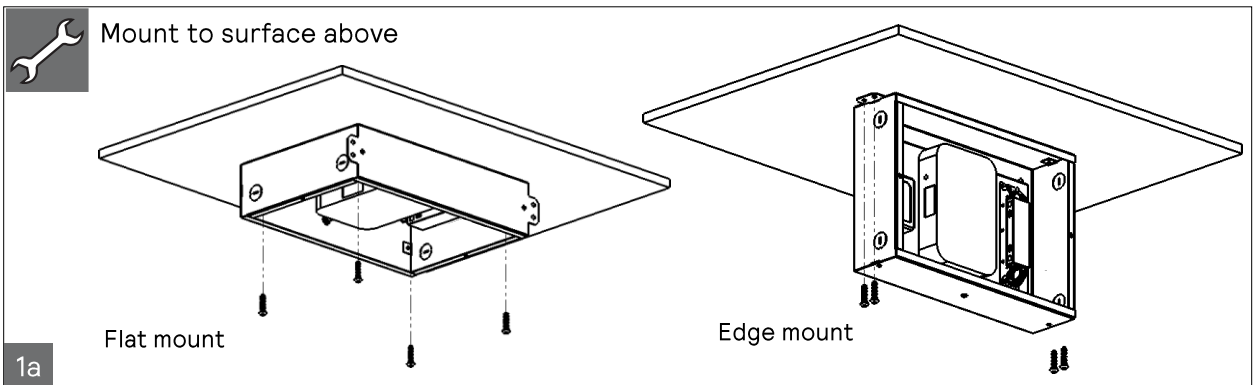

Ledalite

by Signify

NatureConnect link

108 V
305 V

50Hz
60Hz

max 35°C
min 0°C

	Power	Dimensions LxWxH	
NatureConnect link	15W	14.5 x 9.0 x 3.1 in (370 x 228 x 80 mm)	3.0 kg (6.6 lb.)

1a

Mount to surface below

Attach to surface

Attach to vertical

1b

Power Wiring

Ensure power is off

OFF ON

1