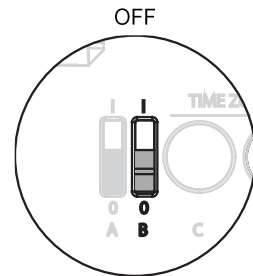

Hand tight

cable Ø 5 - 8 mm  
 cable Ø 2 - 5 mm - reverse clip

4

## Set DIP switch for power supply of DALI\_IN

for Interact / D4i compatible sensors

for DALI control systems

5