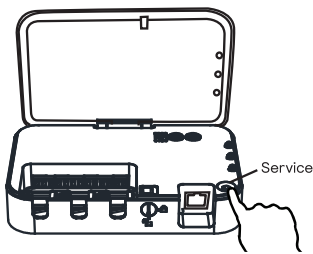

**Power on**

Activate power for enclosure

OFF  ON

Test the connection with the luminaires by pressing the service button

① Press the "service" button to start the test

② Check luminaires

③ Press the "service" button to finish the test