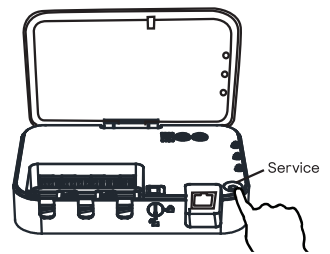

**Power on**

Activate power for enclosure

OFF  ON

Test the connection with the luminaires by pressing the service button

① Press the "service" button to start the test

② Check luminaires

③ Press the "service" button to finish the test