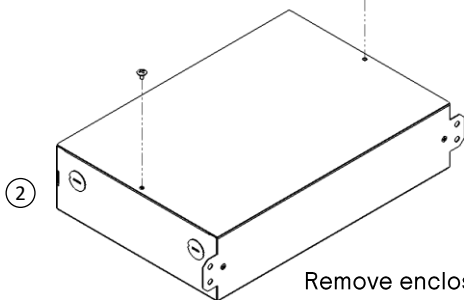

## NatureConnect link

108 V  
305 V

50Hz  
60Hz

max 35 °C  
min 0 °C

	Power	Dimensions LxWxH	
NatureConnect link	15W	14.5 x 9.0 x 3.1 in (370 x 228 x 80 mm)	3.0 kg (6.6 lb.)

1a

Mount to surface below

Attach to surface

Attach to vertical

1b

## Power Wiring

Ensure power is off

③ Connect to power & enclosure ground

Remove enclosure cover

2