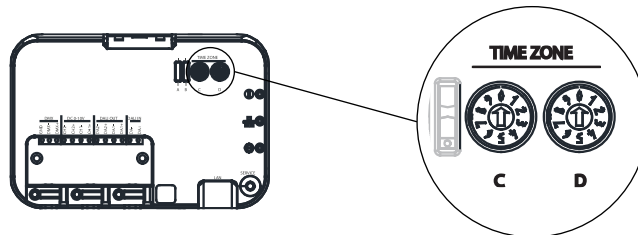

Set the rotary switches for the time zone according to the Time zone table

Example: setting the time zone for Eastern US