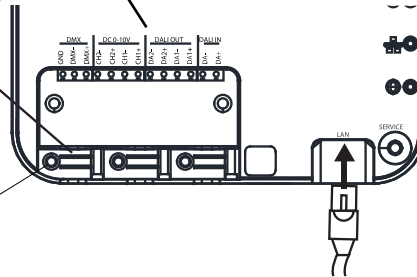

## Open the cover

Removable terminal blocks

Slide DIP switches

Rotary DIP switches

Power LED

Network LED

Internet/NTP LED

Service button

Ethernet RJ45 port

3

# Luminaire & Control Wiring

Interface	Description	Max output
DMX	NC DMX luminaires	30mA 5 Vdc
DC 0-10V	not used	150 uA 10 V
DALI_OUT DA2	TW luminaires	250 mA 20.5 V
DALI_OUT DA1	NC DALI luminaires	250 mA 20.5 V
DALI_IN	Sensor or Control system	60 mA 20.5 V

Hand tight

cable Ø 5 - 8 mm  
 cable Ø 2 - 5 mm - reverse clip

4