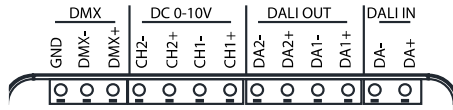

Luminaire & Control Wiring

Interface	Description	Max output
DMX	NC DMX luminaires	30mA 5 Vdc
DC 0-10V	not used	150 uA 10 V
DALI_OUT DA2	TW luminaires	250 mA 20.5 V
DALI_OUT DA1	NC DALI luminaires	250 mA 20.5 V
DALI_IN	Sensor or Control system	60 mA 20.5 V