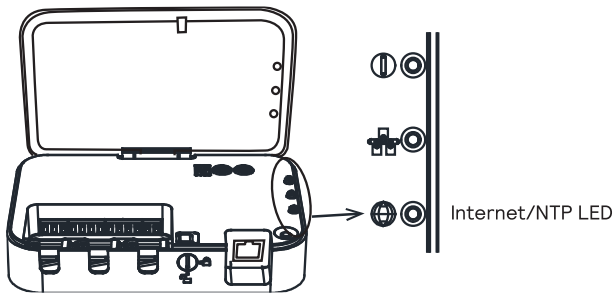

Time configuration

- LED on → Time acquired from NTP server
- LED off → Download NatureConnect link configuration app to configure the time
- LED blinking → www.signify.com/natureconnect

9