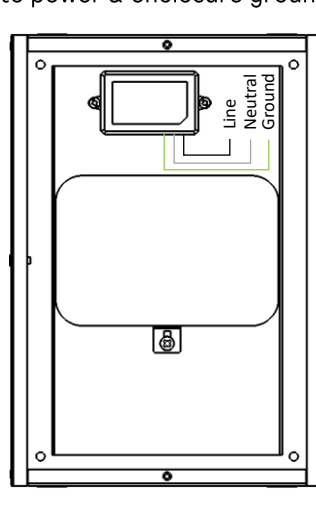

## NatureConnect link

108 V  
305 V

50Hz  
60Hz

max 35 °C  
min 0 °C

	Power	Dimensions LxWxH	
NatureConnect link	15W	14.5 x 9.0 x 3.1 in (370 x 228 x 80 mm)	3.0 kg (6.6 lb.)

1a

Mount to surface below

Attach to surface

Attach to vertical

1b

## Power Wiring

Ensure power is off

③ Connect to power & enclosure ground

Remove enclosure cover

2

## Open the cover

Removable terminal blocks

Slide DIP switches

Rotary DIP switches

Power LED

Network LED

Internet/NTP LED

Service button