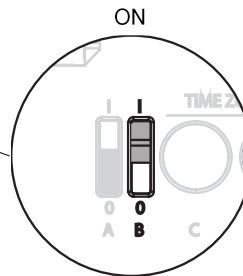

Set DIP switch for power supply of DALI_IN

for Interact / D4i compatible sensors