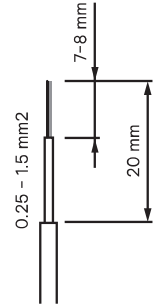

## NatureConnect link

108 V  
305 V

50Hz  
60Hz

max 35 °C  
min 0 °C

	Power	Dimensions LxWxH	
NatureConnect link	15W	14.5 x 9.0 x 3.1 in (370 x 228 x 80 mm)	3.0 kg (6.6 lb.)

1a

Mount to surface below

Attach to surface

# Luminaire & Control Wiring

Interface	Description	Max output
DMX	NC DMX luminaires	30mA 5 Vdc
DC 0-10V	not used	150 uA 10 V
DALI_OUT DA2	TW luminaires	250 mA 20.5 V
DALI_OUT DA1	NC DALI luminaires	250 mA 20.5 V
DALI_IN	Sensor or Control system	60 mA 20.5 V

Hand tight

cable Ø 5 - 8 mm  
 cable Ø 2 - 5 mm - reverse clip

4