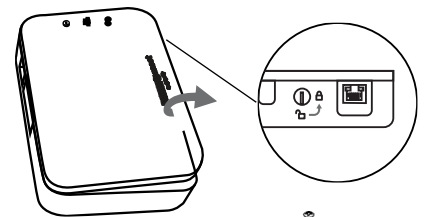

Close the cover and enclosure

10

Additional notes

- For reset to factory default settings: long press (10 seconds) on Service button
- Recommended to use a firewall.
- Recommended to change the password at first use.

Service Tag:
12.910505103474

LED Legend

LED 1 (Red) Power status:

- OFF when no power to the device
- ON when power is on

LED 2 (Blue) Network status (only after booting finished):

- OFF when no network link
- BLINKING when network link but no IP
- ON when network link available and IP address assigned

LED 3 (Yellow) Internet/NTP status (only after booting finished):

- OFF when no internet
- BLINKING when internet available but NTP not available
- ON when internet and NTP available