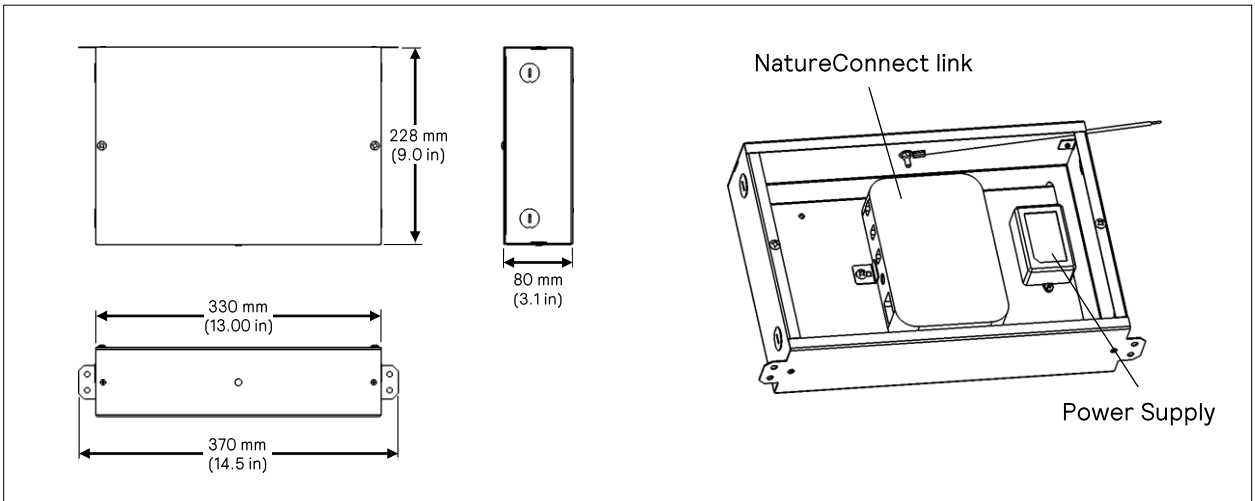

## NatureConnect link

108 V  
305 V

50Hz  
60Hz

max 35 °C  
min 0 °C

	Power	Dimensions LxWxH	
NatureConnect link	15W	14.5 x 9.0 x 3.1 in (370 x 228 x 80 mm)	3.0 kg (6.6 lb.)

1a

Mount to surface below

Attach to surface