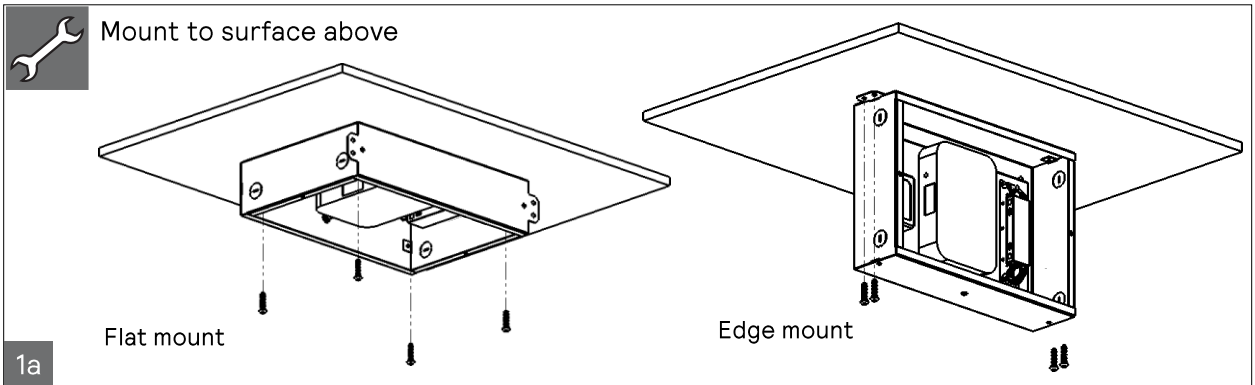

## NatureConnect link

108 V  
305 V

50Hz  
60Hz

max 35 °C  
min 0 °C

	Power	Dimensions LxWxH	
NatureConnect link	15W	14.5 x 9.0 x 3.1 in (370 x 228 x 80 mm)	3.0 kg (6.6 lb.)

1a

Mount to surface below

Attach to surface