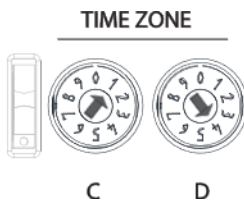

1	4	(UTC-05:00) Eastern Time (US & Canada)

6