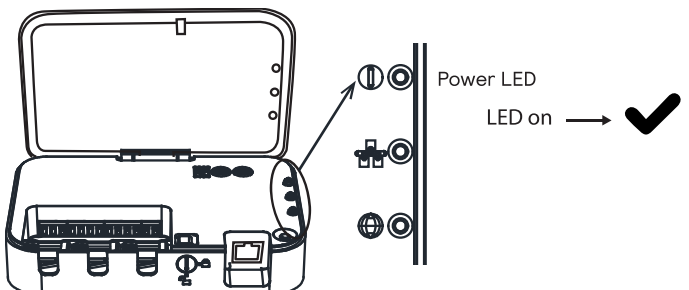

**Power on**

Activate power for enclosure

OFF  ON

Test the connection with the luminaires by pressing the service button

① Press the "service" button to start the test

② Check luminaires

③ Press the "service" button to finish the test