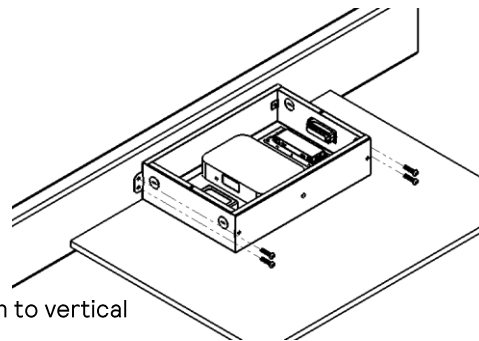

## NatureConnect link

108 V  
305 V

50Hz  
60Hz

max 35 °C  
min 0 °C

	Power	Dimensions LxWxH	
NatureConnect link	15W	14.5 x 9.0 x 3.1 in (370 x 228 x 80 mm)	3.0 kg (6.6 lb.)

1a

Mount to surface below

Attach to surface

Attach to vertical

1b