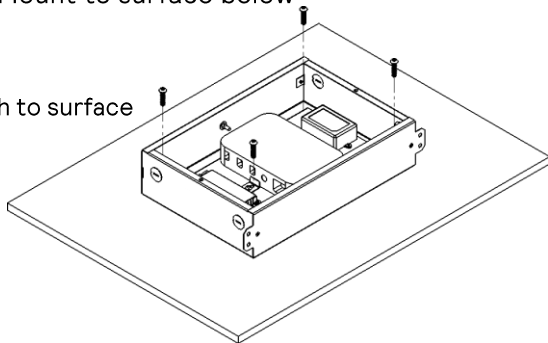

## NatureConnect link

108 V  
305 V

50Hz  
60Hz

max 35 °C  
min 0 °C

	Power	Dimensions LxWxH	
NatureConnect link	15W	14.5 x 9.0 x 3.1 in (370 x 228 x 80 mm)	3.0 kg (6.6 lb.)

1a

Mount to surface below

Attach to surface

Attach to vertical

1b