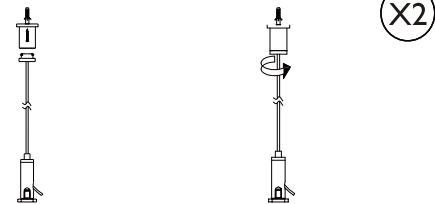

Separate Accessories/悬吊附件
911401828188 WT210Z G2 SW2
Could be ordered separately/需要单独购买

911401828288 WT210Z G2 SC