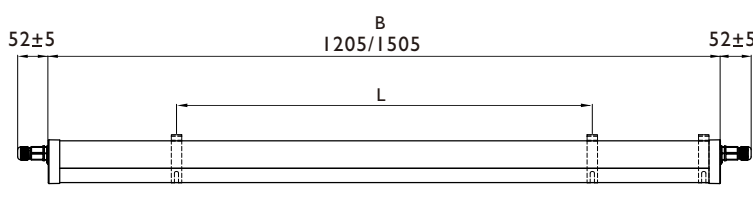

GreenPerform Waterproof Tubular G2

WT228C G2

Mounting Instruction/安装说明书

Type/型号	CCT (K)	Power(W)/功率	Lumen Output (lm)/ 流明输出	Dimension /尺寸	Energy efficiency class of light source/ 光源能效等级	kg	Voltage/电压	Frequency/频率
WT228C G2 LED50S/840 PSU L1200 TW	4000	31	5000	1310x79x79	D	1.45	220-240V~	50/60Hz
WT228C G2 LED70S/840 PSU L1500 TW	4000	43.5	7000	1610x79x79	D	1.65		
WT228C G2 LED50S/840 PSD L1200 TW	4000	31	5000	1310x79x79	D	1.50		
WT228C G2 LED70S/840 PSD L1500 TW	4000	43.5	7000	1610x79x79	D	1.75		

Mounting distance / 安装距离
Unit (mm)

Type	L1200	L1500
L	745-1145	1045-1445

Installation / 安装方式

- Ceiling Mounting 吸顶安装
- Wall Mounting 墙装
- Suspended Mounting 悬吊安装

Surface Mounting / 表面安装
shipped with products/随产品出货

Separate Accessories/悬吊附件
911401828188 WT210Z G2 SW2
Could be ordered separately/需要单独购买

911401828288 WT210Z G2 SC

Cable Connection / 输入接线

Inrush current / 侵入电流

	LED50S		LED70S	
	PSU	PSD	PSU	PSD
I _{peak} [A]	19.1	23.1	27.2	25.1
T _{ref} [μs]	263	221	274	214
Max. Nr of products / 最多产品数				
Drivers / MCB 16A type B [max.]	24	22	21	21
Drivers / MCB 10A type B [max.]	15	13	13	13
Drivers / MCB 16A type C [max.]	40	37	35	35
Drivers / MCB 10A type C [max.]	24	22	21	21