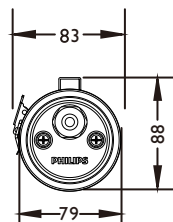

GreenPerform Waterproof Tubular G2

WT228C G2

Mounting Instruction/安装说明书

Type/型号	CCT (K)	Power(W)/功率	Lumen Output (lm)/ 流明输出	Dimension /尺寸	Energy efficiency class of light source/ 光源能效等级	kg	Voltage/电压	Frequency/频率
WT228C G2 LED50S/840 PSU L1200 TW	4000	31	5000	1310x79x79	D	1.45	220-240V~	50/60Hz
WT228C G2 LED70S/840 PSU L1500 TW	4000	43.5	7000	1610x79x79	D	1.65		
WT228C G2 LED50S/840 PSD L1200 TW	4000	31	5000	1310x79x79	D	1.50		
WT228C G2 LED70S/840 PSD L1500 TW	4000	43.5	7000	1610x79x79	D	1.75		

Separate Accessories/悬吊附件
911401828188 WT210Z G2 SW2
Could be ordered separately/需要单独购买

911401828288 WT210Z G2 SC

Cable Connection / 输入接线

Inrush current / 侵入电流

	LED50S		LED70S	
	PSU	PSD	PSU	PSD
I _{peak} [A]	19.1	23.1	27.2	25.1
T _{ref} [μs]	263	221	274	214
Max. Nr of products / 最多产品数				
Drivers / MCB 16A type B [max.]	24	22	21	21
Drivers / MCB 10A type B [max.]	15	13	13	13
Drivers / MCB 16A type C [max.]	40	37	35	35
Drivers / MCB 10A type C [max.]	24	22	21	21