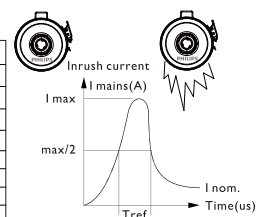

Inrush current / 侵入电流

	LED50S		LED70S	
	PSU	PSD	PSU	PSD
I_{peak} [A]	19.1	23.1	27.2	25.1
T_{ref} [μs]	263	221	274	214
Max. Nr of products / 最多产品数				
Drivers / MCB 16A type B [max.]	24	22	21	21
Drivers / MCB 10A type B [max.]	15	13	13	13
Drivers / MCB 16A type C [max.]	40	37	35	35
Drivers / MCB 10A type C [max.]	24	22	21	21