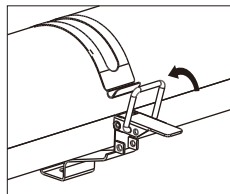

911401828288 WT210Z G2 SC