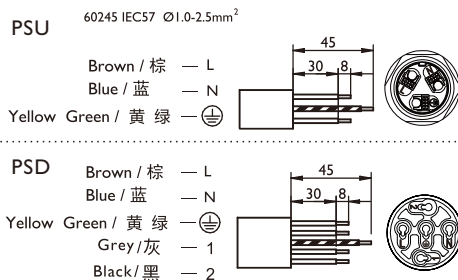

GreenPerform Waterproof Tubular G2

WT228C G2

Mounting Instruction/安装说明书

Type/型号	CCT (K)	Power(W)/功率	Lumen Output (lm)/ 流明输出	Dimension /尺寸	Energy efficiency class of light source/ 光源能效等级	kg	Voltage/电压	Frequency/频率
WT228C G2 LED50S/840 PSU L1200 TW	4000	31	5000	1310x79x79	D	1.45	220-240V~	50/60Hz
WT228C G2 LED70S/840 PSU L1500 TW	4000	43.5	7000	1610x79x79	D	1.65		
WT228C G2 LED50S/840 PSD L1200 TW	4000	31	5000	1310x79x79	D	1.50		
WT228C G2 LED70S/840 PSD L1500 TW	4000	43.5	7000	1610x79x79	D	1.75		

Mounting distance / 安装距离
Unit (mm)

Type	L1200	L1500
L	745-1145	1045-1445

Installation / 安装方式

- Ceiling Mounting 吸顶安装
- Wall Mounting 墙装
- Suspended Mounting 悬吊安装

Surface Mounting / 表面安装
shipped with products/随产品出货

Separate Accessories/悬吊附件
911401828188 WT210Z G2 SW2
Could be ordered separately/需要单独购买

911401828288 WT210Z G2 SC

Cable Connection / 输入接线

Inrush current / 侵入电流

	LED50S		LED70S	
	PSU	PSD	PSU	PSD
I _{peak} [A]	19.1	23.1	27.2	25.1
T _{ref} [μs]	263	221	274	214
Max. Nr of products / 最多产品数				
Drivers / MCB 16A type B [max.]	24	22	21	21
Drivers / MCB 10A type B [max.]	15	13	13	13
Drivers / MCB 16A type C [max.]	40	37	35	35
Drivers / MCB 10A type C [max.]	24	22	21	21