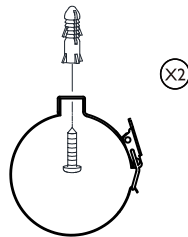

GreenPerform Waterproof Tubular G2

WT228C G2

Mounting Instruction/安装说明书

Type/型号	CCT (K)	Power(W)/功率	Lumen Output (lm)/ 流明输出	Dimension /尺寸	Energy efficiency class of light source/ 光源能效等级	kg	Voltage/电压	Frequency/频率
WT228C G2 LED50S/840 PSU L1200 TW	4000	31	5000	1310x79x79	D	1.45	220-240V~	50/60Hz
WT228C G2 LED70S/840 PSU L1500 TW	4000	43.5	7000	1610x79x79	D	1.65		
WT228C G2 LED50S/840 PSD L1200 TW	4000	31	5000	1310x79x79	D	1.50		
WT228C G2 LED70S/840 PSD L1500 TW	4000	43.5	7000	1610x79x79	D	1.75		

Mounting distance / 安装距离
Unit (mm)

Type	L1200	L1500
L	745-1145	1045-1445

Installation / 安装方式

- Ceiling Mounting 吸顶安装
- Wall Mounting 墙装
- Suspended Mounting 悬吊安装

Surface Mounting / 表面安装
shipped with products/随产品出货

Separate Accessories/悬吊附件
911401828188 WT210Z G2 SW2
Could be ordered separately/需要单独购买

911401828288 WT210Z G2 SC

Cable Connection / 输入接线

Inrush current / 侵入电流

	LED50S		LED70S	
	PSU	PSD	PSU	PSD
I _{peak} [A]	19.1	23.1	27.2	25.1
T _{ref} [μs]	263	221	274	214
Max. Nr of products / 最多产品数				
Drivers / MCB 16A type B [max.]	24	22	21	21
Drivers / MCB 10A type B [max.]	15	13	13	13
Drivers / MCB 16A type C [max.]	40	37	35	35
Drivers / MCB 10A type C [max.]	24	22	21	21