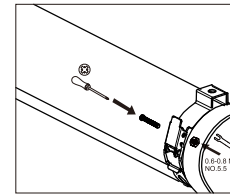

911401828288 WT210Z G2 SC