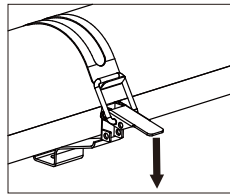

911401828288 WT210Z G2 SC