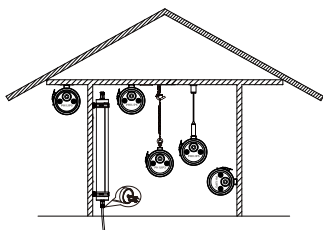

GreenPerform Waterproof Tubular G2

WT228C G2

Mounting Instruction/安装说明书

Type/型号	CCT (K)	Power(W)/功率	Lumen Output (lm)/ 流明输出	Dimension /尺寸	Energy efficiency class of light source/ 光源能效等级	kg	Voltage/电压	Frequency/频率
WT228C G2 LED50S/840 PSU L1200 TW	4000	31	5000	1310x79x79	D	1.45	220-240V~	50/60Hz
WT228C G2 LED70S/840 PSU L1500 TW	4000	43.5	7000	1610x79x79	D	1.65		
WT228C G2 LED50S/840 PSD L1200 TW	4000	31	5000	1310x79x79	D	1.50		
WT228C G2 LED70S/840 PSD L1500 TW	4000	43.5	7000	1610x79x79	D	1.75		

Mounting distance / 安装距离
Unit (mm)

Type	L1200	L1500
L	745-1145	1045-1445

Installation / 安装方式

- Ceiling Mounting 吸顶安装
- Wall Mounting 墙装
- Suspended Mounting 悬吊安装

Surface Mounting / 表面安装
shipped with products/随产品出货