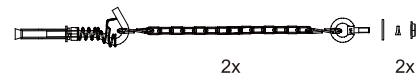

GreenPerform Waterproof Tubular G2

WT228C G2

Mounting Instruction/安装说明书

Type/型号	CCT (K)	Power(W)/功率	Lumen Output (lm)/ 流明输出	Dimension /尺寸	Energy efficiency class of light source/ 光源能效等级	kg	Voltage/电压	Frequency/频率
WT228C G2 LED50S/840 PSU L1200 TW	4000	31	5000	1310x79x79	D	1.45	220-240V~	50/60Hz
WT228C G2 LED70S/840 PSU L1500 TW	4000	43.5	7000	1610x79x79	D	1.65		
WT228C G2 LED50S/840 PSD L1200 TW	4000	31	5000	1310x79x79	D	1.50		
WT228C G2 LED70S/840 PSD L1500 TW	4000	43.5	7000	1610x79x79	D	1.75		

Mounting distance / 安装距离
Unit (mm)

Type	L1200	L1500
L	745-1145	1045-1445

Installation / 安装方式

- Ceiling Mounting 吸顶安装
- Wall Mounting 墙装
- Suspended Mounting 悬吊安装

Surface Mounting / 表面安装
shipped with products/随产品出货

Separate Accessories/悬吊附件
911401828188 WT210Z G2 SW2
Could be ordered separately/需要单独购买

911401828288 WT210Z G2 SC

Cable Connection / 输入接线

Inrush current / 侵入电流

	LED50S		LED70S	
	PSU	PSD	PSU	PSD
I _{peak} [A]	19.1	23.1	27.2	25.1
T _{ref} [μs]	263	221	274	214
Max. Nr of products / 最多产品数				
Drivers / MCB 16A type B [max.]	24	22	21	21
Drivers / MCB 10A type B [max.]	15	13	13	13
Drivers / MCB 16A type C [max.]	40	37	35	35
Drivers / MCB 10A type C [max.]	24	22	21	21