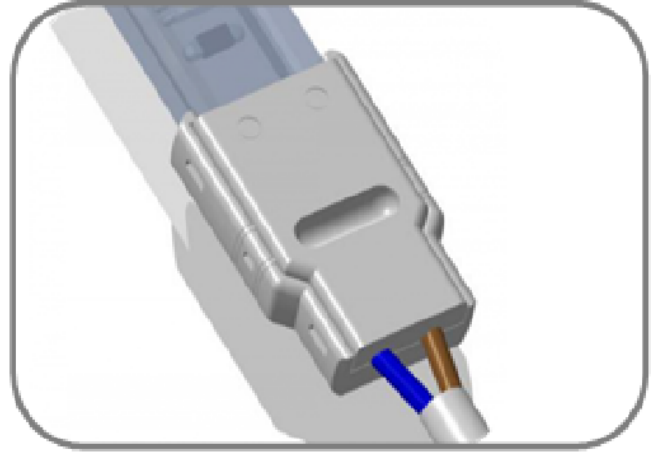

PHILIPS

Fortimo

LED

LEDFlex S accessories

Datasheet

Fortimo LEDFlex S IP67

The Fortimo LEDFlex S accessories allow you to mount the LEDFlex S modules into your application. Refer to the design in guide on our OEM-website (www.philips.com/oem) for instructions.

Ordering data

Commercial product name	EOC	12NC	Box quantity
Fortimo LEDFlex S mounting clip T	6922341 950353 00	9290 033 98580	50
Fortimo LEDFlex S end cap IP67	6922341 950384 00	9290 033 98680	100
Fortimo LEDFlex S strip connector IP65	6922341 950414 00	9290 033 98780	50
Fortimo LEDFlex S cable connector IP65	6922341 950445 00	9290 033 98880	50
Fortimo LEDFlex S mounting rail 1m 0D	6922341 950292 00	9290 033 98980	50
Fortimo LEDFlex S mounting rail 1m 20D	6922341 950322 00	9290 033 99080	50

Wiring

Specification item	Value	Unit	Condition
Input wire cross-section	0.33...0.75	mm ²	stranded wire
	18...22	AWG	stranded wire
Input wire strip length	0...0	mm	

Mechanical characteristics

Fortimo LEDFlex S strip connector IP65

Parameter	Min	Typ	Max	Unit
Length		27		mm
Width		17		mm
Height		7		mm
Product mass		2.1		gram

Fortimo LEDFlex S mounting clip T

Parameter	Min	Typ	Max	Unit
Length		29.7		mm
Width		6		mm
Height	5.3	5.5	5.7	mm
Product mass		0.35		gram