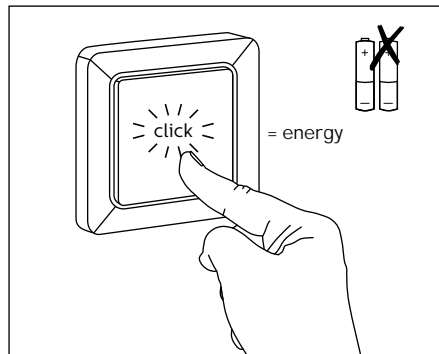

Signify

EasyAir

2B and 4B switch, dim

Installation instructions

Instructions d'installation
Instrucciones de instalación

Istruzioni per l'installazione
Installatie-instructies

Installationsanweisungen
instrukcja instalacji

Instruções de instalação
οδηγίες εγκατάστασης