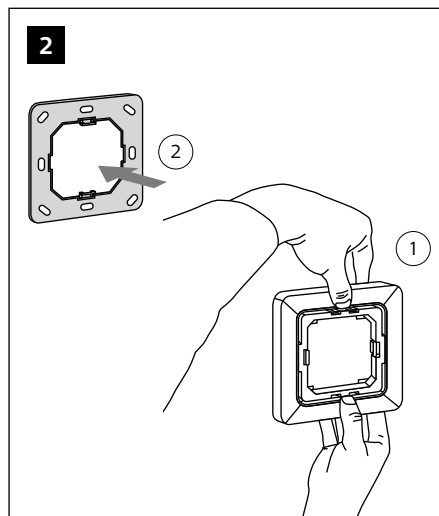

Signify

EasyAir

2B and 4B switch, dim

Installation instructions

Instructions d'installation
Instrucciones de instalación

Istruzioni per l'installazione
Installatie-instructies

Installationsanweisungen
instrukcja instalacji

Instruções de instalação
οδηγίες εγκατάστασης