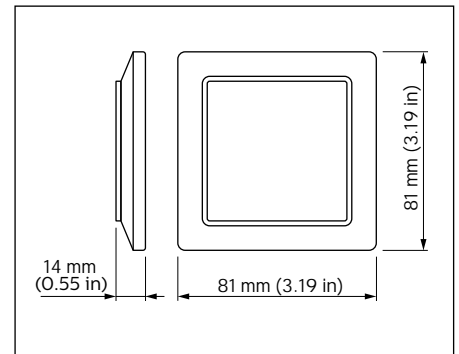

Signify

EasyAir

2B and 4B switch, dim

Installation instructions

Instructions d'installation
Instrucciones de instalación

Istruzioni per l'installazione
Installatie-instructies

Installationsanweisungen
instrukcja instalacji

Instruções de instalação
οδηγίες εγκατάστασης