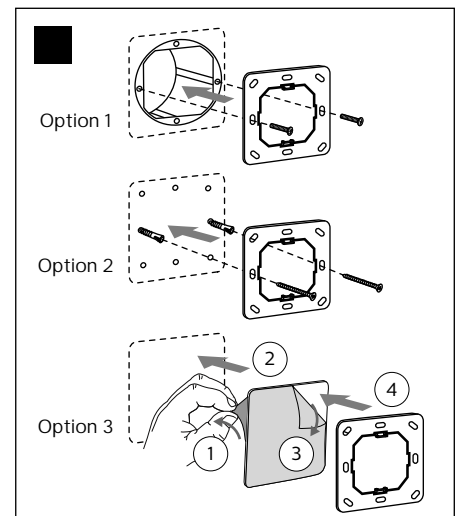

Signify

EasyAir

2B and 4B switch, dim

Installation instructions

Instructions d'installation
Instrucciones de instalación

Istruzioni per l'installazione
Installatie-instructies

Installationsanweisungen
instrukcja instalacji

Instruções de instalação
οδηγίες εγκατάστασης