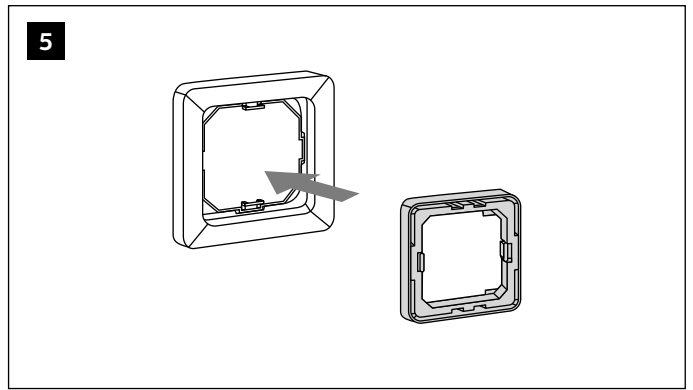

Signify

© 2021-2026 Signify Holding. All rights reserved. The information provided herein is subject to change, without notice. Signify does not give any representation or warranty as to the accuracy or completeness of the information included herein and shall not be liable for any action in reliance thereon. The information presented in this document is not intended as any commercial offer and does not form part of any quotation or contract, unless otherwise agreed by Signify. All trademarks are owned by Signify Holding or their respective owners.

Directive 2014/53/EU