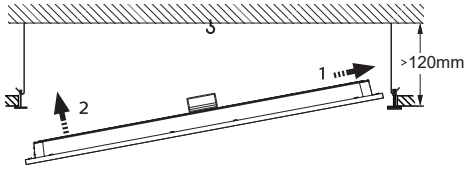

VPC Visible Profile Ceiling/ Lay-In mounting

Optional with
911401809187 RC159Z Safety Cable

1