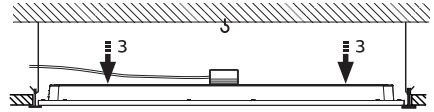

VPC Visible Profile Ceiling/ Lay-In mounting

Optional with
911401809187 RC159Z Safety Cable

1