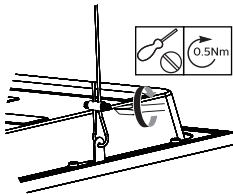

Safety cable

2