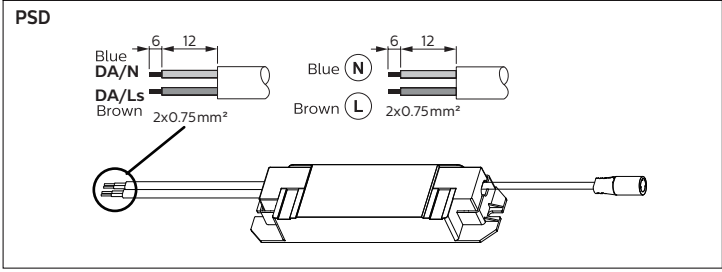

Energy efficiency class of light source  
**C**

VPC visible profile ceiling	SP suspended	SM surface mounted	PCV plaster ceiling

Available as accessory (Need to purchase separately)

	<b>Suspension set:</b> 911401809387 RC159Z Suspension set SME-4 WH (PSD) 911401809487 RC159Z Suspension set SME-3 WH (PSU)		<b>Safety cable:</b> 911401809187 RC159Z Safety Cable
	<b>Plaster ceiling set:</b> 911401809287 RC159Z Plaster Ceiling SMB-PLC		<b>Surface mounted set:</b> 911401807787 RC159Z SMB W60L60

### Power Connection