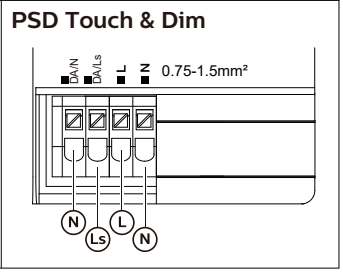

Energy efficiency class of light source  
**C**

VPC visible profile ceiling	SP suspended	SM surface mounted	PCV plaster ceiling

Available as accessory (Need to purchase separately)

	<b>Suspension set:</b> 911401809387 RC159Z Suspension set SME-4 WH (PSD) 911401809487 RC159Z Suspension set SME-3 WH (PSU)		<b>Safety cable:</b> 911401809187 RC159Z Safety Cable
	<b>Plaster ceiling set:</b> 911401809287 RC159Z Plaster Ceiling SMB-PLC		<b>Surface mounted set:</b> 911401807787 RC159Z SMB W60L60

### Power Connection