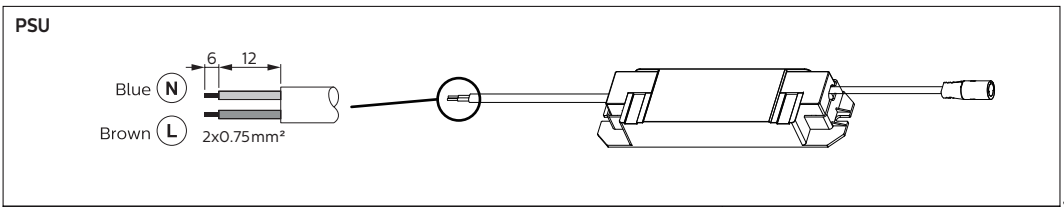

Energy efficiency class of light source  
**C**

VPC visible profile ceiling	SP suspended	SM surface mounted	PCV plaster ceiling

Available as accessory (Need to purchase separately)

	<b>Suspension set:</b> 911401809387 RC159Z Suspension set SME-4 WH (PSD) 911401809487 RC159Z Suspension set SME-3 WH (PSU)		<b>Safety cable:</b> 911401809187 RC159Z Safety Cable
	<b>Plaster ceiling set:</b> 911401809287 RC159Z Plaster Ceiling SMB-PLC		<b>Surface mounted set:</b> 911401807787 RC159Z SMB W60L60

### Power Connection