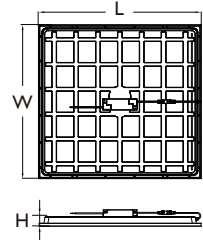

RG0	220V 240V	50Hz 60Hz		Lifetime up to 100Khrs @L80	Ta 25 °C	Max. 35°C Min. -10°C	GLOW WIRE 650 C	

	IP	IK	L×W×H1(mm)	
RC132V G6 36S/840 PSU W60L60 OC BN	IP40/IP20	IK02	595x595x35	2.10
RC132V G6 36S/840 PSU W60L60 OC BN6	IP40/IP20	IK02	595x595x35	2.10
RC132V G6 43S/840 PSU W60L60 OC BN	IP40/IP20	IK02	595x595x35	2.10
RC132V G6 43S/840 PSU W60L60 NOC BN	IP40/IP20	IK02	595x595x35	1.60
RC132V G6 50S/840 PSU W60L60 OC BN	IP40/IP20	IK02	595x595x35	2.10
RC132V G6 50S/840 PSU W60L60 OC BN CL	IP40/IP20	IK02	595x595x35	2.10
RC132V G6 50S/840 PSD W60L60 OC BN	IP44/IP20	IK02	595x595x35	2.10

Energy efficiency class of light source
C