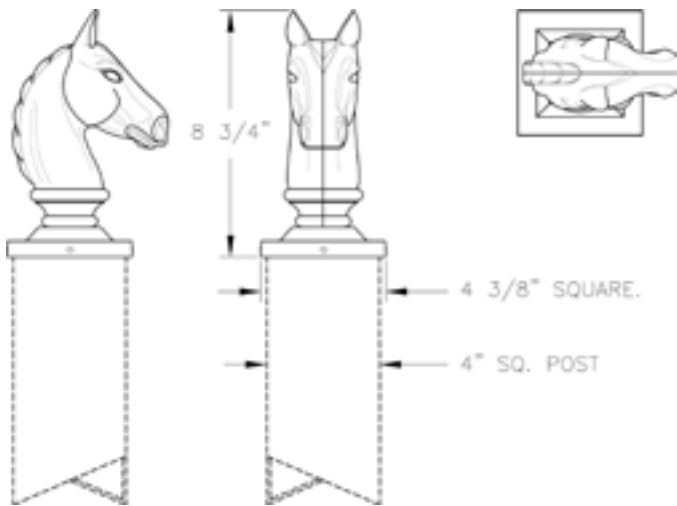

Project: _____

Location: _____

Cat.No: _____

Type: _____

Lamps: _____ Qty: _____

Notes: _____

Ordering Guide

Example: PC28 ABS

Product Code	PC28	Post Cap
Finish	ABS	Antique Brass
	ACP	Antique Copper
	ARD	Antique Red
	ASI	Antique Silver
	BLK	Black
	BRN	Brown
	BRZ	Bronze
	FGN	Forest Green
	GRA	Granite
	IRN	Ironstone
	RBZ	Rustic Bronze
	SRT	Shadow Rust
	VBZ	Verde Bronze
	VCP	Verde Copper
	VGN	Verde
	VTC	Vintage Copper
	WBZ	Weathered Bronze
	WHT	White

Specifications

CONSTRUCTION:

Cast aluminum horse head securely welded to cast aluminum decorative post fitter.

FINISH:

Resilient TGIC thermoset polyester powdercoat paint is electrostatically applied to every fixture. Specially formulated for Philips Outdoor Lighting, it provides UV protection, and the highest temperature rating in the industry. In addition to the standard color choices shown, a spectrum of custom colors is available.

MOUNTING:

Mount atop 4" square post.

Height:

8 3/4"

Width:

4 3/8"