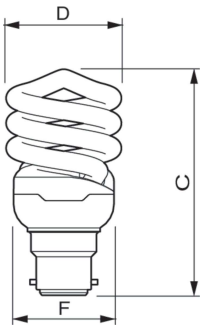

Dimensional drawing

Product	D (max)	C (max)	F (max)
12W (40W) B22 Cool daylight Spiral	47.5 mm	92.5 mm	40.5 mm