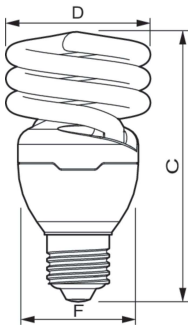

Product data

General Information	
Cap-Base	E27
Nominal lifetime	8,000 hour(s)
Switching Cycle	5,000
Rated Lifetime (Hours)	8,000 hour(s)
Lighting Technology	Compact Fluorescent Integrated
Light Technical	
Color Code	865 [CCT of 6500K]
Luminous Flux	1,450 lm
Color Designation	Cool Daylight
Chromaticity Coordinate X (Nom)	313
Chromaticity Coordinate Y (Nom)	337
Correlated Color Temperature (Nom)	6500 K
Luminous Efficacy (rated) (Nom)	63 lm/W
Color rendering index (CRI)	80

Dimensional drawing

Product	D (max)	C (max)	F (max)
TornadoT2 8y 23W CDL E27 220-240V 1CT/12	61.5 mm	118.5 mm	50.5 mm