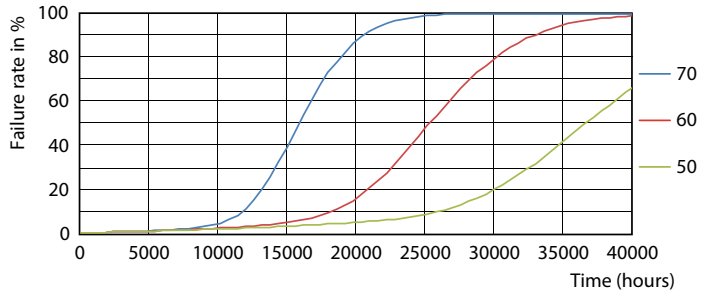

MainsFit de grado contratista (UL tipo B) T8

Lifetime

FailureRate