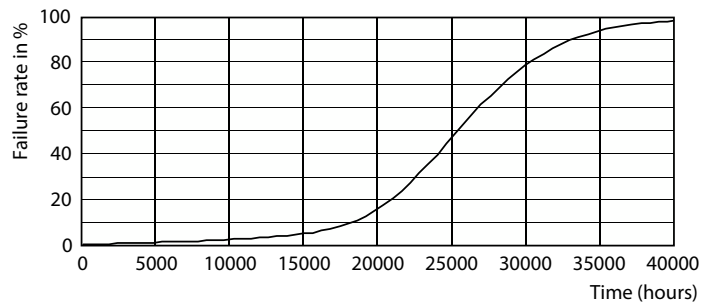

Life Expectancy Diagram

Lifetime