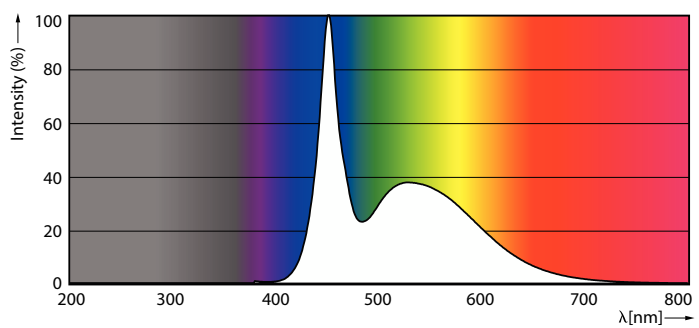

Product data

General Information		Power Consumption	
Cap-Base	G13	Power Consumption	8 W
Nominal lifetime	15,000 hour(s)	Lamp Current (Nom)	70 mA
Switching Cycle	50,000	Wattage Equivalent	18 W
Lighting Technology	LEDtube	Starting Time (Nom)	0.5 s
		Warm-up time to 60% light	0.5 s
		Power Factor (Fraction)	0.5
		Voltage (Nom)	220-240 V
		LED alternative to fluorescent lamp power	18W TL-D
		Ballast Compatibility	Mains
Light Technical		Temperature	
Color Code	7120 [CCT of 12000K]	T-Case Maximum (Nom)	50 °C
Beam Angle (Nom)	240 degree(s)		
Luminous Flux	880 lm	Controls and Dimming	
Color Designation	12000 Kelvin	Dimmable	No
Correlated Color Temperature (Nom)	12000 K		
Luminous Efficacy (rated) (Nom)	110 lm/W	Mechanical and Housing	
Color Consistency	<6	Bulb Finish	Frosted
Color rendering index (CRI)	70	Bulb Material	Glass
LLMF At End Of Nominal Lifetime (Nom)	70 %	Product Length	600 mm
Photobiological safety according to EN 62471	RGO		
Operating and Electrical			
Input Frequency	50 to 60 Hz		

Dimensional drawing

Product	D1	D2	A1	A2	A3
Ledtube SW DE HO 600mm 8w 12000k T8	25.7 mm	28 mm	588.5 mm	595.5 mm	602.5 mm

Photometric data

Light Distribution Diagram - Ledtube SW DE HO 600mm 8w 12000k T8

Spectral Power Distribution Colour - Ledtube SW DE HO 600mm 8w 12000k T8

Specialty LED tube

Photometric data

General uniform lighting - Ledtube SW DE HO 600mm 8w 12000k T8

Lifetime

Life Expectancy Diagram

Life Expectancy Diagram

Lumen Maintenance Diagram - Ledtube SW DE HO 600mm 8w 12000k T8