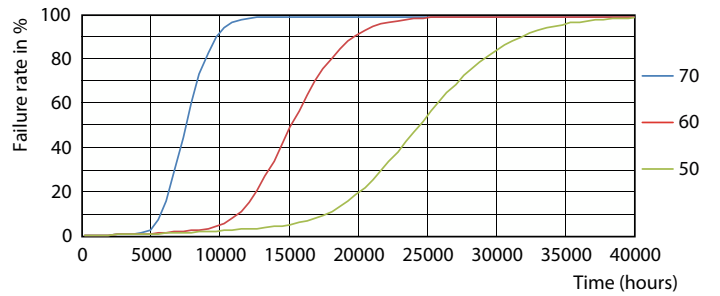

Specialty LED tube

Photometric data

General uniform lighting - Ledtube SW DE HO 600mm 8w 12000k T8

Lifetime

Life Expectancy Diagram