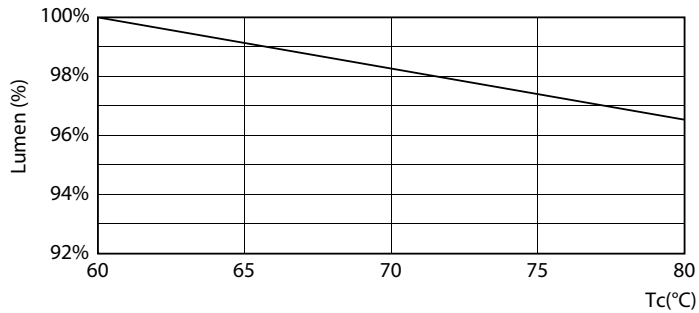

Product data

General Information		Power Consumption	
Cap-Base	G13	Power Consumption	8 W
Nominal lifetime	15,000 hour(s)	Lamp Current (Nom)	70 mA
Switching Cycle	50,000	Wattage Equivalent	18 W
Lighting Technology	LEDtube	Starting Time (Nom)	0.5 s
		Warm-up time to 60% light	0.5 s
		Power Factor (Fraction)	0.5
		Voltage (Nom)	220-240 V
		LED alternative to fluorescent lamp power	18W TL-D
		Ballast Compatibility	Mains
Light Technical		Temperature	
Color Code	7120 [CCT of 12000K]	T-Case Maximum (Nom)	50 °C
Beam Angle (Nom)	240 degree(s)		
Luminous Flux	880 lm	Controls and Dimming	
Color Designation	12000 Kelvin	Dimmable	No
Correlated Color Temperature (Nom)	12000 K		
Luminous Efficacy (rated) (Nom)	110 lm/W	Mechanical and Housing	
Color Consistency	<6	Bulb Finish	Frosted
Color rendering index (CRI)	70	Bulb Material	Glass
LLMF At End Of Nominal Lifetime (Nom)	70 %	Product Length	600 mm
Photobiological safety according to EN 62471	RGO		
Operating and Electrical			
Input Frequency	50 to 60 Hz		

Dimensional drawing

Product	D1	D2	A1	A2	A3
Ledtube SW DE HO 600mm 8w 12000k T8	25.7 mm	28 mm	588.5 mm	595.5 mm	602.5 mm

Photometric data

Light Distribution Diagram - Ledtube SW DE HO 600mm 8w 12000k T8

Spectral Power Distribution Colour - Ledtube SW DE HO 600mm 8w 12000k T8

Specialty LED tube

Photometric data

General uniform lighting - Ledtube SW DE HO 600mm 8w 12000k T8

Lifetime

Life Expectancy Diagram

Life Expectancy Diagram

Lumen Maintenance Diagram - Ledtube SW DE HO 600mm 8w 12000k T8