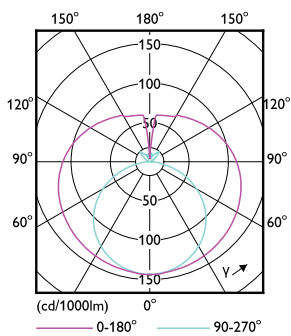

Product data

General Information		Power Consumption	
Cap-Base	G13	Power Consumption	8 W
Nominal lifetime	15,000 hour(s)	Lamp Current (Nom)	70 mA
Switching Cycle	50,000	Wattage Equivalent	18 W
Lighting Technology	LEDtube	Starting Time (Nom)	0.5 s
		Warm-up time to 60% light	0.5 s
		Power Factor (Fraction)	0.5
		Voltage (Nom)	220-240 V
		LED alternative to fluorescent lamp power	18W TL-D
		Ballast Compatibility	Mains
Light Technical		Temperature	
Color Code	7120 [CCT of 12000K]	T-Case Maximum (Nom)	50 °C
Beam Angle (Nom)	240 degree(s)		
Luminous Flux	880 lm	Controls and Dimming	
Color Designation	12000 Kelvin	Dimmable	No
Correlated Color Temperature (Nom)	12000 K		
Luminous Efficacy (rated) (Nom)	110 lm/W	Mechanical and Housing	
Color Consistency	<6	Bulb Finish	Frosted
Color rendering index (CRI)	70	Bulb Material	Glass
LLMF At End Of Nominal Lifetime (Nom)	70 %	Product Length	600 mm
Photobiological safety according to EN 62471	RGO		
Operating and Electrical			
Input Frequency	50 to 60 Hz		

Application Conditions

Wireless Technology	Not applicable
---------------------	----------------

Product Data

Order product name	Ledtube SW DE HO 600mm 8w 12000k T8
--------------------	--

Full product name	Ledtube SW DE HO 600mm 8w 12000k T8
Full product code	872016933324600
Order code	33324600
Material Nr. (12NC)	929004578738
Numerator - Quantity Per Pack	1
EAN/UPC - Product/Case	8720169333246
Numerator - Packs per outer box	25
EAN/UPC - Case	8720169333253

Dimensional drawing

Product	D1	D2	A1	A2	A3
Ledtube SW DE HO 600mm 8w 12000k T8	25.7 mm	28 mm	588.5 mm	595.5 mm	602.5 mm

Photometric data

Light Distribution Diagram - Ledtube SW DE HO 600mm 8w 12000k T8

Spectral Power Distribution Colour - Ledtube SW DE HO 600mm 8w 12000k T8