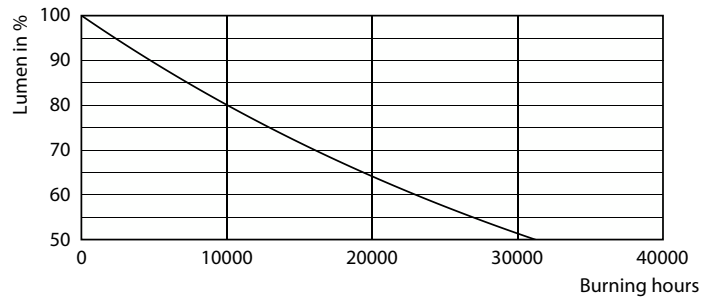

Product data

General Information		Power Consumption	
Cap-Base	G13	Power Consumption	8 W
Nominal lifetime	15,000 hour(s)	Lamp Current (Nom)	70 mA
Switching Cycle	50,000	Wattage Equivalent	18 W
Lighting Technology	LEDtube	Starting Time (Nom)	0.5 s
		Warm-up time to 60% light	0.5 s
		Power Factor (Fraction)	0.5
		Voltage (Nom)	220-240 V
		LED alternative to fluorescent lamp power	18W TL-D
		Ballast Compatibility	Mains
Light Technical		Temperature	
Color Code	7120 [CCT of 12000K]	T-Case Maximum (Nom)	50 °C
Beam Angle (Nom)	240 degree(s)		
Luminous Flux	880 lm	Controls and Dimming	
Color Designation	12000 Kelvin	Dimmable	No
Correlated Color Temperature (Nom)	12000 K		
Luminous Efficacy (rated) (Nom)	110 lm/W	Mechanical and Housing	
Color Consistency	<6	Bulb Finish	Frosted
Color rendering index (CRI)	70	Bulb Material	Glass
LLMF At End Of Nominal Lifetime (Nom)	70 %	Product Length	600 mm
Photobiological safety according to EN 62471	RGO		
Operating and Electrical			
Input Frequency	50 to 60 Hz		

Dimensional drawing

Product	D1	D2	A1	A2	A3
Ledtube SW DE HO 600mm 8w 12000k T8	25.7 mm	28 mm	588.5 mm	595.5 mm	602.5 mm

Photometric data

Light Distribution Diagram - Ledtube SW DE HO 600mm 8w 12000k T8

Spectral Power Distribution Colour - Ledtube SW DE HO 600mm 8w 12000k T8

Specialty LED tube

Photometric data

General uniform lighting - Ledtube SW DE HO 600mm 8w 12000k T8

Lifetime

Life Expectancy Diagram

Life Expectancy Diagram

Lumen Maintenance Diagram - Ledtube SW DE HO 600mm 8w 12000k T8