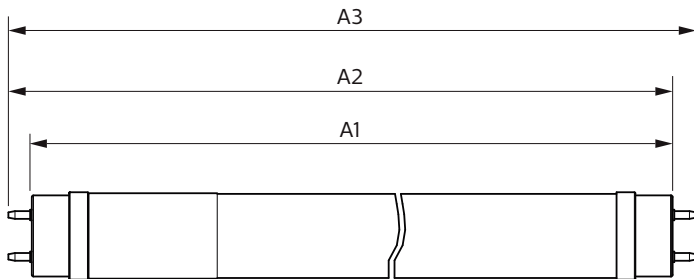

Product data

General Information		Power Consumption	
Cap-Base	G13	Power Consumption	8 W
Nominal lifetime	15,000 hour(s)	Lamp Current (Nom)	70 mA
Switching Cycle	50,000	Wattage Equivalent	18 W
Lighting Technology	LEDtube	Starting Time (Nom)	0.5 s
		Warm-up time to 60% light	0.5 s
		Power Factor (Fraction)	0.5
		Voltage (Nom)	220-240 V
		LED alternative to fluorescent lamp power	18W TL-D
		Ballast Compatibility	Mains
Light Technical		Temperature	
Color Code	7120 [CCT of 12000K]	T-Case Maximum (Nom)	50 °C
Beam Angle (Nom)	240 degree(s)		
Luminous Flux	880 lm	Controls and Dimming	
Color Designation	12000 Kelvin	Dimmable	No
Correlated Color Temperature (Nom)	12000 K		
Luminous Efficacy (rated) (Nom)	110 lm/W	Mechanical and Housing	
Color Consistency	<6	Bulb Finish	Frosted
Color rendering index (CRI)	70	Bulb Material	Glass
LLMF At End Of Nominal Lifetime (Nom)	70 %	Product Length	600 mm
Photobiological safety according to EN 62471	RGO		
Operating and Electrical			
Input Frequency	50 to 60 Hz		

Specialty LED tube

Bulb Shape	T8
Net Weight (Piece)	0.092 kg

Approval and Application

Energy Saving Product	Yes
Approval Marks	RoHS compliance
EU RoHS compliant	Yes
Ambient temperature range	-20 to +45 °C

Application Conditions

Wireless Technology	Not applicable
---------------------	----------------

Product Data

Order product name	Ledtube SW DE HO 600mm 8w 12000k T8
--------------------	--

Full product name	Ledtube SW DE HO 600mm 8w 12000k T8
Full product code	872016933324600
Order code	33324600
Material Nr. (12NC)	929004578738
Numerator - Quantity Per Pack	1
EAN/UPC - Product/Case	8720169333246
Numerator - Packs per outer box	25
EAN/UPC - Case	8720169333253

Dimensional drawing

Product	D1	D2	A1	A2	A3
Ledtube SW DE HO 600mm 8w 12000k T8	25.7 mm	28 mm	588.5 mm	595.5 mm	602.5 mm

Photometric data

Light Distribution Diagram - Ledtube SW DE HO 600mm 8w 12000k T8

Spectral Power Distribution Colour - Ledtube SW DE HO 600mm 8w 12000k T8