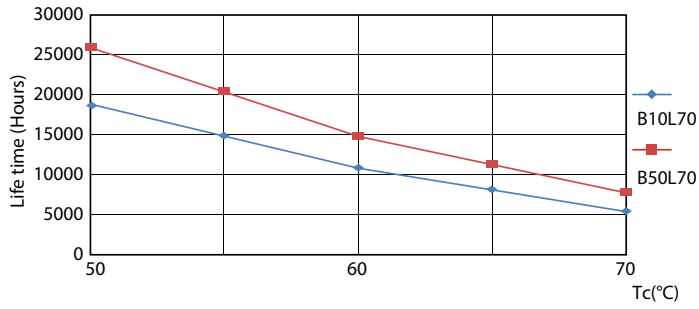

Specialty LED tube

Lifetime

Life Expectancy Diagram