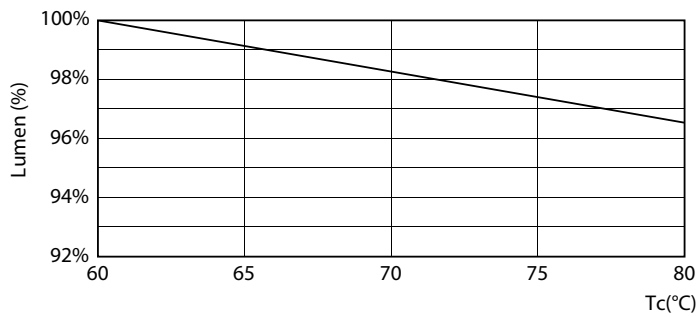

Lumen Maintenance Diagram - Ledtube SW DE HO 1200mm 20w 12000k T8