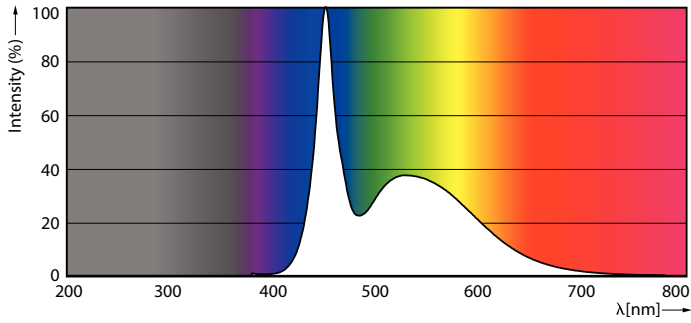

Product data

General Information			
Cap-Base	G13	Power Consumption	20 W
Nominal lifetime	15,000 hour(s)	Lamp Current (Nom)	150 mA
Switching Cycle	50,000	Wattage Equivalent	36 W
Lighting Technology	LEDtube	Starting Time (Nom)	0.5 s
		Warm-up time to 60% light	0.5 s
		Power Factor (Fraction)	0.5
		Voltage (Nom)	220-240 V
		LED alternative to fluorescent lamp power	36W TL-D
		Ballast Compatibility	Mains
Light Technical		Temperature	
Color Code	7120 [CCT of 12000K]	T-Case Maximum (Nom)	60 °C
Beam Angle (Nom)	240 degree(s)		
Luminous Flux	2,200 lm	Controls and Dimming	
Color Designation	12000 Kelvin	Dimmable	No
Correlated Color Temperature (Nom)	12000 K		
Luminous Efficacy (rated) (Nom)	110 lm/W	Mechanical and Housing	
Color Consistency	<6	Bulb Finish	Frosted
Color rendering index (CRI)	70	Bulb Material	Glass
LLMF At End Of Nominal Lifetime (Nom)	70 %	Product Length	1,200 mm
Photobiological safety according to EN 62471	RGO		
Operating and Electrical			
Input Frequency	50 to 60 Hz		

Dimensional drawing

Product	D1	D2	A1	A2	A3
Ledtube SW DE HO 1200mm 20w 12000k T8	25.7 mm	28 mm	1,198 mm	1,205 mm	1,212 mm

Photometric data

General uniform lighting - Ledtube SW DE HO 1200mm 20w 12000k T8

Light Distribution Diagram - Ledtube SW DE HO 1200mm 20w 12000k T8

Specialty LED tube

Photometric data

Spectral Power Distribution Colour - Ledtube SW DE HO 1200mm 20w 12000k T8

Lifetime

Life Expectancy Diagram