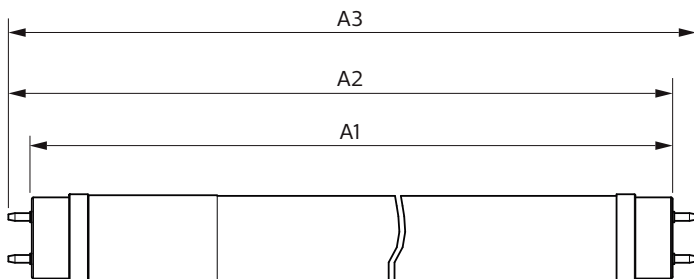

Product data

General Information			
Cap-Base	G13	Power Consumption	20 W
Nominal lifetime	15,000 hour(s)	Lamp Current (Nom)	150 mA
Switching Cycle	50,000	Wattage Equivalent	36 W
Lighting Technology	LEDtube	Starting Time (Nom)	0.5 s
		Warm-up time to 60% light	0.5 s
		Power Factor (Fraction)	0.5
		Voltage (Nom)	220-240 V
		LED alternative to fluorescent lamp power	36W TL-D
		Ballast Compatibility	Mains
Light Technical		Temperature	
Color Code	7120 [CCT of 12000K]	T-Case Maximum (Nom)	60 °C
Beam Angle (Nom)	240 degree(s)		
Luminous Flux	2,200 lm	Controls and Dimming	
Color Designation	12000 Kelvin	Dimmable	No
Correlated Color Temperature (Nom)	12000 K		
Luminous Efficacy (rated) (Nom)	110 lm/W	Mechanical and Housing	
Color Consistency	<6	Bulb Finish	Frosted
Color rendering index (CRI)	70	Bulb Material	Glass
LLMF At End Of Nominal Lifetime (Nom)	70 %	Product Length	1,200 mm
Photobiological safety according to EN 62471	RGO		
Operating and Electrical			
Input Frequency	50 to 60 Hz		

Application Conditions

Wireless Technology	Not applicable
---------------------	----------------

Product Data

Order product name	Ledtube SW DE HO 1200mm 20w 12000k T8
--------------------	---------------------------------------

Full product name	Ledtube SW DE HO 1200mm 20w 12000k T8
Full product code	872016933322200
Order code	929004578638
Material Nr. (12NC)	929004578638
Numerator - Quantity Per Pack	1
EAN/UPC - Product/Case	8720169333222
Numerator - Packs per outer box	25
EAN/UPC - Case	8720169333239

Dimensional drawing

Product	D1	D2	A1	A2	A3
Ledtube SW DE HO 1200mm 20w 12000k T8	25.7 mm	28 mm	1,198 mm	1,205 mm	1,212 mm

Photometric data

General uniform lighting - Ledtube SW DE HO 1200mm 20w 12000k T8