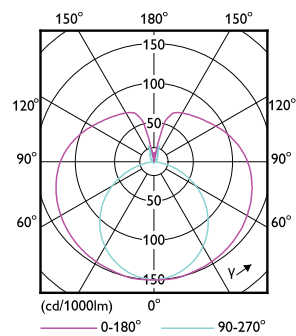

Product data

General Information			
Cap-Base	G13	Power Consumption	20 W
Nominal lifetime	15,000 hour(s)	Lamp Current (Nom)	150 mA
Switching Cycle	50,000	Wattage Equivalent	36 W
Lighting Technology	LEDtube	Starting Time (Nom)	0.5 s
		Warm-up time to 60% light	0.5 s
		Power Factor (Fraction)	0.5
		Voltage (Nom)	220-240 V
		LED alternative to fluorescent lamp power	36W TL-D
		Ballast Compatibility	Mains
Light Technical		Temperature	
Color Code	7120 [CCT of 12000K]	T-Case Maximum (Nom)	60 °C
Beam Angle (Nom)	240 degree(s)		
Luminous Flux	2,200 lm	Controls and Dimming	
Color Designation	12000 Kelvin	Dimmable	No
Correlated Color Temperature (Nom)	12000 K		
Luminous Efficacy (rated) (Nom)	110 lm/W	Mechanical and Housing	
Color Consistency	<6	Bulb Finish	Frosted
Color rendering index (CRI)	70	Bulb Material	Glass
LLMF At End Of Nominal Lifetime (Nom)	70 %	Product Length	1,200 mm
Photobiological safety according to EN 62471	RGO		
Operating and Electrical			
Input Frequency	50 to 60 Hz		

Application Conditions

Wireless Technology	Not applicable
---------------------	----------------

Product Data

Order product name	Ledtube SW DE HO 1200mm 20w 12000k T8
--------------------	---------------------------------------

Dimensional drawing

Product	D1	D2	A1	A2	A3
Ledtube SW DE HO 1200mm 20w 12000k T8	25.7 mm	28 mm	1,198 mm	1,205 mm	1,212 mm

Photometric data

General uniform lighting - Ledtube SW DE HO 1200mm 20w 12000k T8

Light Distribution Diagram - Ledtube SW DE HO 1200mm 20w 12000k T8

Specialty LED tube

Photometric data

Spectral Power Distribution Colour - Ledtube SW DE HO 1200mm 20w 12000k T8

Lifetime

Life Expectancy Diagram