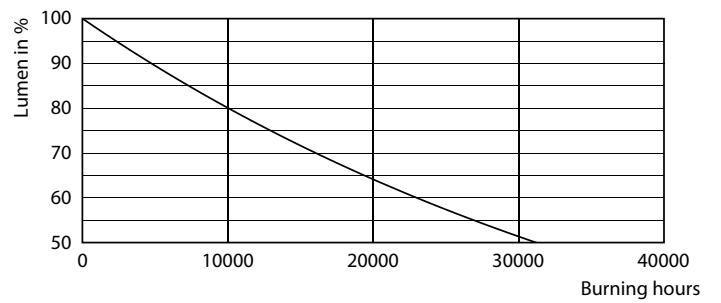

Lumen Maintenance Diagram - Ledtube SW DE HO 1200mm 20w 12000k T8

Life Expectancy Diagram