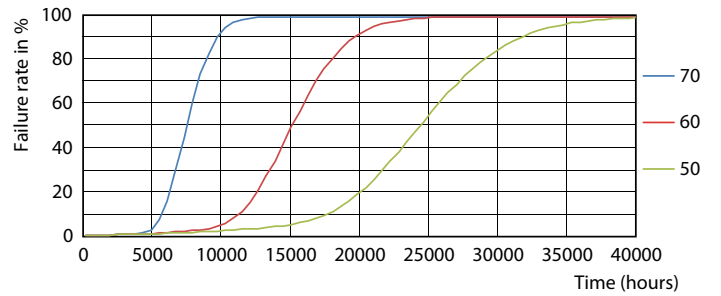

Product data

General Information			
Cap-Base	G13	Power Consumption	20 W
Nominal lifetime	15,000 hour(s)	Lamp Current (Nom)	150 mA
Switching Cycle	50,000	Wattage Equivalent	36 W
Lighting Technology	LEDtube	Starting Time (Nom)	0.5 s
		Warm-up time to 60% light	0.5 s
		Power Factor (Fraction)	0.5
		Voltage (Nom)	220-240 V
		LED alternative to fluorescent lamp power	36W TL-D
		Ballast Compatibility	Mains
Light Technical		Temperature	
Color Code	7120 [CCT of 12000K]	T-Case Maximum (Nom)	60 °C
Beam Angle (Nom)	240 degree(s)		
Luminous Flux	2,200 lm	Controls and Dimming	
Color Designation	12000 Kelvin	Dimmable	No
Correlated Color Temperature (Nom)	12000 K		
Luminous Efficacy (rated) (Nom)	110 lm/W	Mechanical and Housing	
Color Consistency	<6	Bulb Finish	Frosted
Color rendering index (CRI)	70	Bulb Material	Glass
LLMF At End Of Nominal Lifetime (Nom)	70 %	Product Length	1,200 mm
Photobiological safety according to EN 62471	RGO		
Operating and Electrical			
Input Frequency	50 to 60 Hz		

Light Distribution Diagram - Ledtube SW DE HO 1200mm 20w 12000k T8

Specialty LED tube

Photometric data

Spectral Power Distribution Colour - Ledtube SW DE HO 1200mm 20w 12000k T8

Lifetime

Life Expectancy Diagram