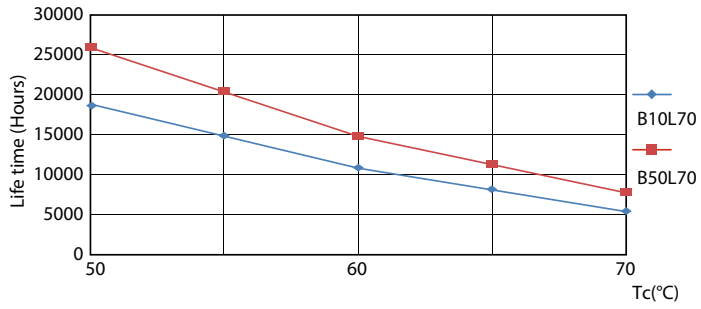

Product data

General Information			
Cap-Base	G13	Power Consumption	20 W
Nominal lifetime	15,000 hour(s)	Lamp Current (Nom)	150 mA
Switching Cycle	50,000	Wattage Equivalent	36 W
Lighting Technology	LEDtube	Starting Time (Nom)	0.5 s
		Warm-up time to 60% light	0.5 s
		Power Factor (Fraction)	0.5
		Voltage (Nom)	220-240 V
		LED alternative to fluorescent lamp power	36W TL-D
		Ballast Compatibility	Mains
Light Technical		Temperature	
Color Code	7120 [CCT of 12000K]	T-Case Maximum (Nom)	60 °C
Beam Angle (Nom)	240 degree(s)		
Luminous Flux	2,200 lm	Controls and Dimming	
Color Designation	12000 Kelvin	Dimmable	No
Correlated Color Temperature (Nom)	12000 K		
Luminous Efficacy (rated) (Nom)	110 lm/W	Mechanical and Housing	
Color Consistency	<6	Bulb Finish	Frosted
Color rendering index (CRI)	70	Bulb Material	Glass
LLMF At End Of Nominal Lifetime (Nom)	70 %	Product Length	1,200 mm
Photobiological safety according to EN 62471	RGO		
Operating and Electrical			
Input Frequency	50 to 60 Hz		

Life Expectancy Diagram

Lumen Maintenance Diagram - Ledtube SW DE HO 1200mm 20w 12000k T8

Lumen Maintenance Diagram - Ledtube SW DE HO 1200mm 20w 12000k T8

Specialty LED tube

Lifetime

Life Expectancy Diagram