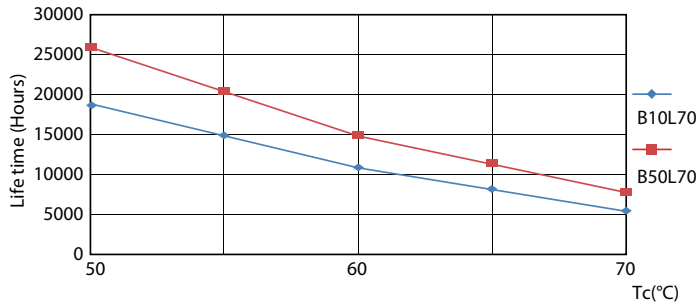

General uniform lighting - ECOFIT E LEDtube 600mm 8W 765 T8 VVV

Tubos LED Ecofit T8

Lifetime

Life Expectancy Diagram

Life Expectancy Diagram

Lumen Maintenance Diagram - ECOFIT E LEDtube 600mm 8W 765 T8 VWV