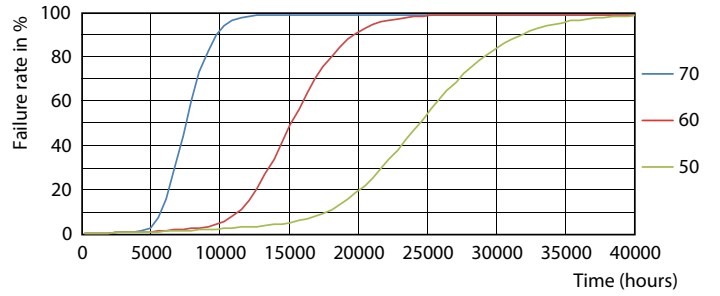

Tubos LED Ecofit T8

Lifetime

Life Expectancy Diagram