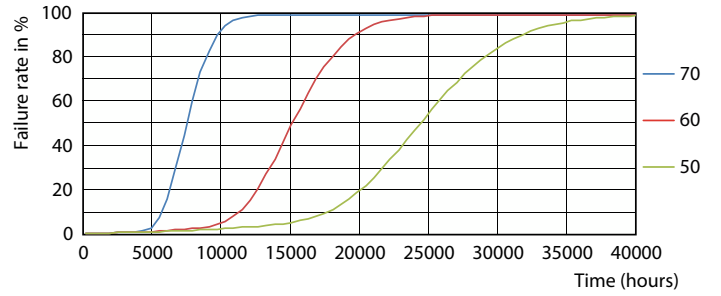

Tubos LED Ecofit T8

Lifetime

Life Expectancy Diagram