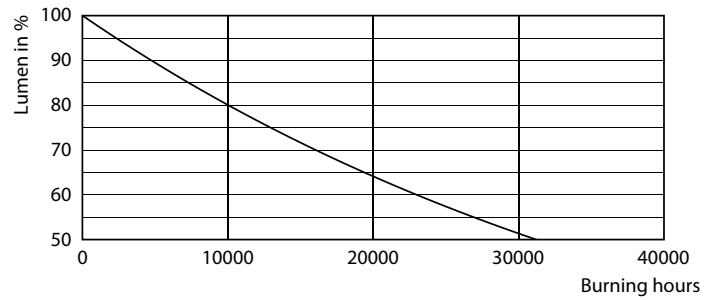

General uniform lighting - ECOFIT E LEDtube 600mm 8W 765 T8 VWV

Tubos LED Ecofit T8

Lifetime

Life Expectancy Diagram

Life Expectancy Diagram

Lumen Maintenance Diagram - ECOFIT E LEDtube 600mm 8W 765 T8 VWV