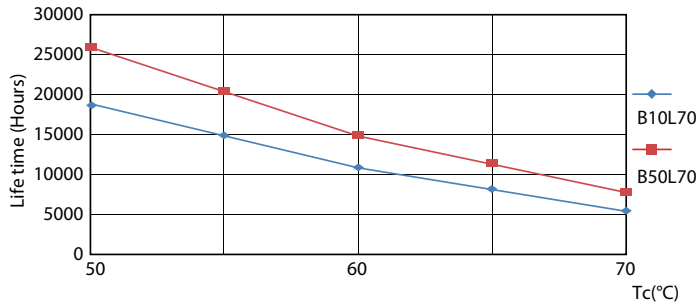

General uniform lighting - ECOFIT E LEDtube 600mm 8W 765 T8 VWV

Tubos LED Ecofit T8

Lifetime

Life Expectancy Diagram

Life Expectancy Diagram

Lumen Maintenance Diagram - ECOFIT E LEDtube 600mm 8W 765 T8 VWV