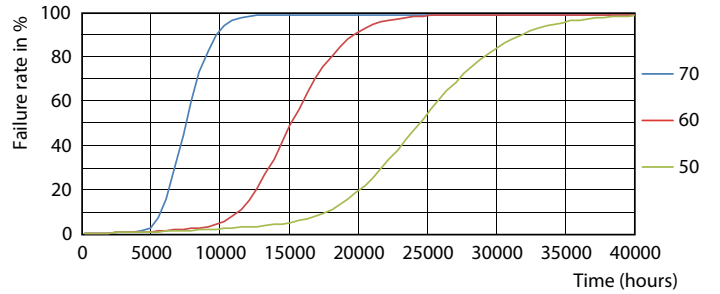

Tubos LED Ecofit T8

Lifetime

Life Expectancy Diagram