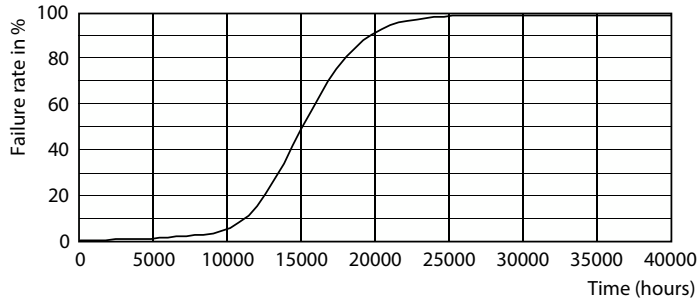

Tubos LED Ecofit T8

Lifetime

Life Expectancy Diagram