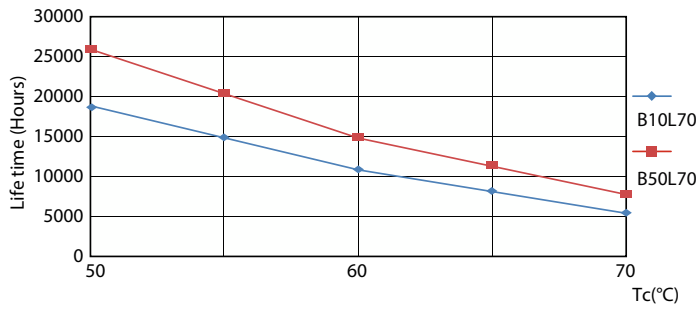

Life Expectancy Diagram