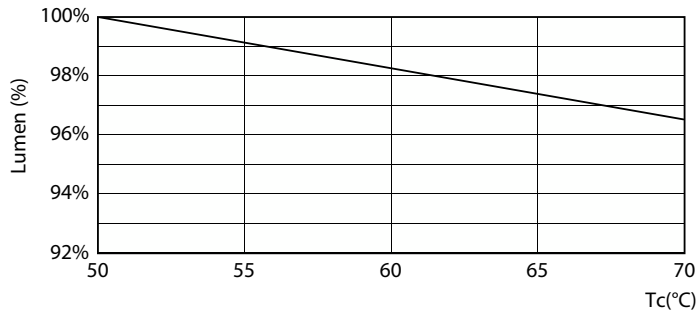

MasterClass MainsFit (UL Type-B) T8

Lifetime

Lumen Maintenance Diagram - 11.5T8/MAS/48-850/MF21/G/DIM UE 25/1