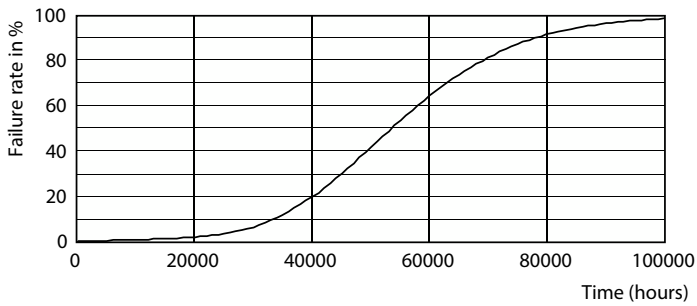

Lifetime

Life Expectancy Diagram