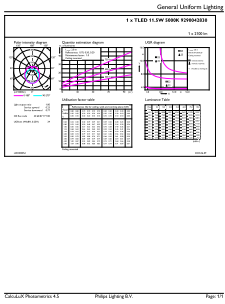

MasterClass MainsFit (UL Type-B) T8

Voltage (Nom)	120-277 V
UL Type	UL Type B
Temperature	
T-Case Maximum (Nom)	50 °C
Controls and Dimming	
Dimmable	Only with specific dimmers
Mechanical and Housing	
Bulb Finish	Frosted
Bulb Material	Glass
Product Length	1,200 mm
Bulb Shape	T8
Net Weight (Piece)	0.200 kg
Approval and Application	
Energy Saving Product	Yes
Approval Marks	RoHS compliance UL certificate DLC compliance
EU RoHS compliant	Yes
Ambient temperature range	-20 to +45 °C
Post-consumer recycled plastic material ratio	0 %

Application Conditions	
can it be used in closed luminaires	Yes
Wireless Technology	Not applicable
Sustainability Data	
Product non-virgin material ratio	0 %
Product Data	
Order product name	11.5T8/MAS/48-850/MF21/G/DIM UE 25/1
Full product name	11.5T8/MAS/48-850/MF21/G/DIM UE 25/1
Order code	929004283004
Material Nr. (12NC)	929004283004
Numerator - Quantity Per Pack	1
EAN/UPC - Product/Case	046677607470
Numerator - Packs per outer box	25
EAN/UPC - Case	50046677607475

Dimensional drawing

Product	D1	D2	A1	A2	A3
11.5T8/MAS/48-850/MF21/G/DIM UE 25/1	25.7 mm	27.9 mm	1,199.4 mm	1,206.5 mm	1,213.6 mm

MasterClass MainsFit (UL Type-B) T8

Photometric data

General uniform lighting - 11.5T8/MAS/48-850/MF21/G/DIM UE 25/1