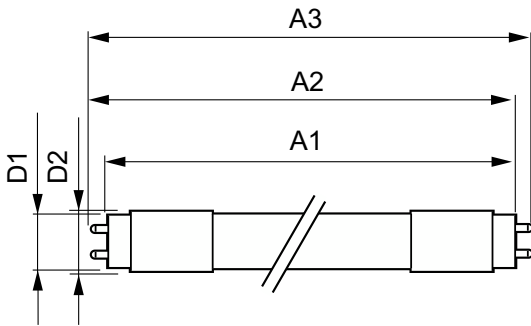

Product data

General Information		Color Consistency	
Cap-Base	G13	Color rendering index (CRI)	80
Nominal lifetime	50,000 hour(s)	LLMF At End Of Nominal Lifetime (Nom)	70 %
Switching Cycle	50,000	Operating and Electrical	
Lighting Technology	LEDtube	Input Frequency	50 to 60 Hz
Light Technical		Power Consumption	11.5 W
Color Code	850 [CCT of 5000K]	Lamp Current (Max)	130 mA
Beam Angle (Nom)	220 degree(s)	Lamp Current (Min)	48 mA
Luminous Flux	2,100 lm	Wattage Equivalent	32 W
Color Designation	Daylight	Starting Time (Nom)	0.5 s
Correlated Color Temperature (Nom)	5000 K	Warm-up time to 60% light	0.5 s
Luminous Efficacy (rated) (Nom)	182 lm/W	Power Factor (Fraction)	0.9

MasterClass MainsFit (UL Type-B) T8

Voltage (Nom)	120-277 V
UL Type	UL Type B
Temperature	
T-Case Maximum (Nom)	50 °C
Controls and Dimming	
Dimmable	Only with specific dimmers
Mechanical and Housing	
Bulb Finish	Frosted
Bulb Material	Glass
Product Length	1,200 mm
Bulb Shape	T8
Net Weight (Piece)	0.200 kg
Approval and Application	
Energy Saving Product	Yes
Approval Marks	RoHS compliance UL certificate DLC compliance
EU RoHS compliant	Yes
Ambient temperature range	-20 to +45 °C
Post-consumer recycled plastic material ratio	0 %

Application Conditions	
can it be used in closed luminaires	Yes
Wireless Technology	Not applicable
Sustainability Data	
Product non-virgin material ratio	0 %
Product Data	
Order product name	11.5T8/MAS/48-850/MF21/G/DIM UE 25/1
Full product name	11.5T8/MAS/48-850/MF21/G/DIM UE 25/1
Order code	929004283004
Material Nr. (12NC)	929004283004
Numerator - Quantity Per Pack	1
EAN/UPC - Product/Case	046677607470
Numerator - Packs per outer box	25
EAN/UPC - Case	50046677607475

Dimensional drawing

Product	D1	D2	A1	A2	A3
11.5T8/MAS/48-850/MF21/G/DIM UE 25/1	25.7 mm	27.9 mm	1,199.4 mm	1,206.5 mm	1,213.6 mm

MasterClass MainsFit (UL Type-B) T8

Photometric data

General uniform lighting - 11.5T8/MAS/48-850/MF21/G/DIM UE 25/1