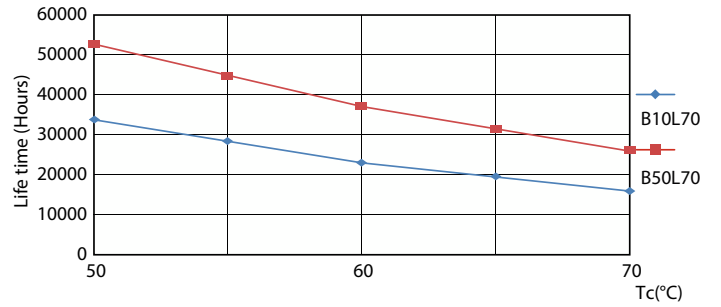

LifetimeVsTc