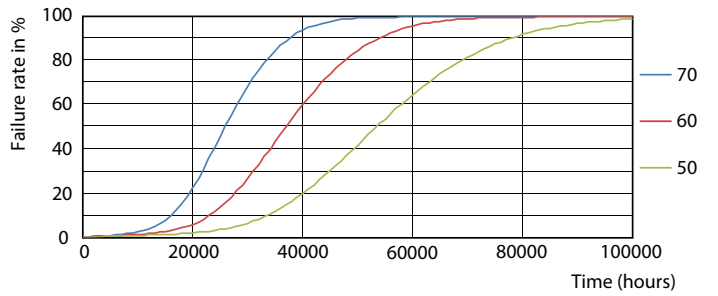

Product data

General Information		Color Consistency	
Cap-Base	G13	Color rendering index (CRI)	80
Nominal lifetime	50,000 hour(s)	LLMF At End Of Nominal Lifetime (Nom)	70 %
Switching Cycle	50,000	Operating and Electrical	
Lighting Technology	LEDtube	Input Frequency	50 to 60 Hz
Light Technical		Power Consumption	11.5 W
Color Code	850 [CCT of 5000K]	Lamp Current (Max)	130 mA
Beam Angle (Nom)	220 degree(s)	Lamp Current (Min)	48 mA
Luminous Flux	2,100 lm	Wattage Equivalent	32 W
Color Designation	Daylight	Starting Time (Nom)	0.5 s
Correlated Color Temperature (Nom)	5000 K	Warm-up time to 60% light	0.5 s
Luminous Efficacy (rated) (Nom)	182 lm/W	Power Factor (Fraction)	0.9

Spectral Power Distribution Colour - 11.5T8/MAS/48-850/MF21/G/DIM UE 25/1

Light Distribution Diagram - 11.5T8/MAS/48-850/MF21/G/DIM UE 25/1

Lifetime

Life Expectancy Diagram

FailureRate

MasterClass MainsFit (UL Type-B) T8