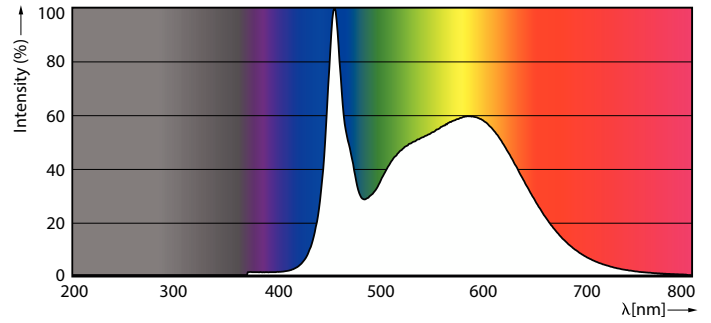

MasterClass MainsFit (UL Type-B) T8

Photometric data

Spectral Power Distribution Colour - 11.5T8/MAS/48-850/MF21/G/DIM UE 25/1