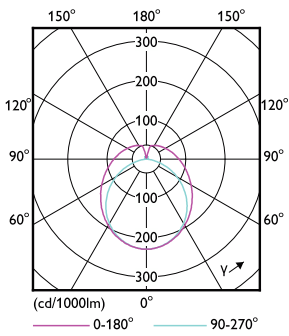

Dimensional drawing

Product	D1	D2	A1	A2	A3
11.5T8/MAS/48-850/MF21/G/DIM UE 25/1	25.7 mm	27.9 mm	1,199.4 mm	1,206.5 mm	1,213.6 mm

MasterClass MainsFit (UL Type-B) T8

Photometric data

General uniform lighting - 11.5T8/MAS/48-850/MF21/G/DIM UE 25/1

Spectral Power Distribution Colour - 11.5T8/MAS/48-850/MF21/G/DIM UE 25/1

Light Distribution Diagram - 11.5T8/MAS/48-850/MF21/G/DIM UE 25/1

Lifetime

Life Expectancy Diagram

FailureRate

MasterClass MainsFit (UL Type-B) T8