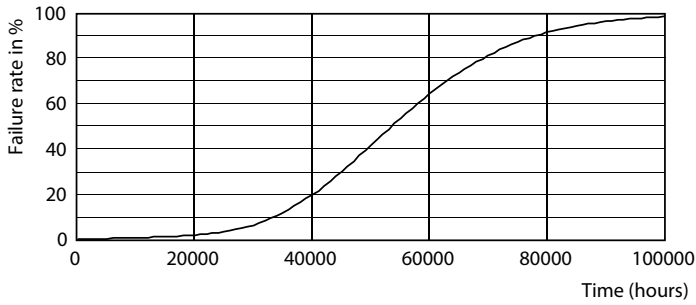

Lifetime

Life Expectancy Diagram