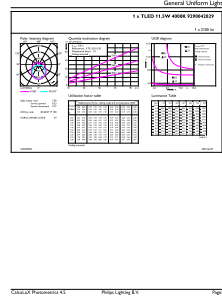

Product Data

Order product name	11.5T8/MAS/48-840/MF21/G/DIM UE 25/1
Full product name	11.5T8/MAS/48-840/MF21/G/DIM UE 25/1
Order code	929004282904
Material Nr. (12NC)	929004282904
Numerator - Quantity Per Pack	1
EAN/UPC - Product/Case	046677607463
Numerator - Packs per outer box	25
EAN/UPC - Case	50046677607468

Dimensional drawing

Product	D1	D2	A1	A2	A3
11.5T8/MAS/48-840/MF21/G/DIM UE 25/1	25.7 mm	27.9 mm	1,199.4 mm	1,206.5 mm	1,213.6 mm

MasterClass MainsFit (UL Type-B) T8

Photometric data

Spectral Power Distribution Colour - 11.5T8/MAS/48-840/MF21/G/DIM UE 25/1