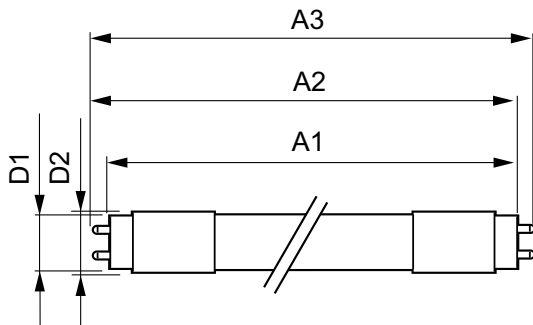

MasterClass MainsFit (UL Type-B) T8

Voltage (Nom)	120-277 V
UL Type	UL Type B
Temperature	
T-Case Maximum (Nom)	50 °C
Controls and Dimming	
Dimmable	Only with specific dimmers
Mechanical and Housing	
Bulb Finish	Frosted
Bulb Material	Glass
Product Length	1,200 mm
Bulb Shape	T8
Net Weight (Piece)	0.200 kg
Approval and Application	
Energy Saving Product	Yes
Approval Marks	RoHS compliance UL certificate DLC compliance
EU RoHS compliant	Yes
Ambient temperature range	-20 to +45 °C

Product Data

Order product name	11.5T8/MAS/48-840/MF21/G/DIM UE 25/1
Full product name	11.5T8/MAS/48-840/MF21/G/DIM UE 25/1
Order code	929004282904
Material Nr. (12NC)	929004282904
Numerator - Quantity Per Pack	1
EAN/UPC - Product/Case	046677607463
Numerator - Packs per outer box	25
EAN/UPC - Case	50046677607468

Dimensional drawing

Product	D1	D2	A1	A2	A3
11.5T8/MAS/48-840/MF21/G/DIM UE 25/1	25.7 mm	27.9 mm	1,199.4 mm	1,206.5 mm	1,213.6 mm

MasterClass MainsFit (UL Type-B) T8

Photometric data

Spectral Power Distribution Colour - 11.5T8/MAS/48-840/MF21/G/DIM UE 25/1