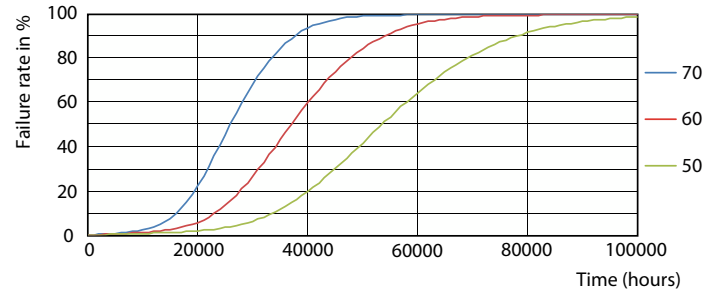

FailureRate