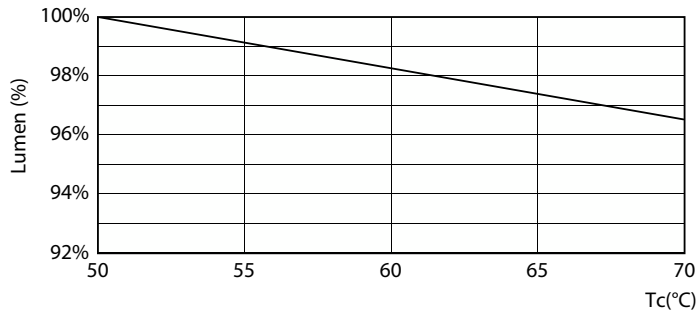

MasterClass MainsFit (UL Type-B) T8

Lifetime

Lumen Maintenance Diagram - 11.5T8/MAS/48-840/MF21/G/DIM UE 25/1