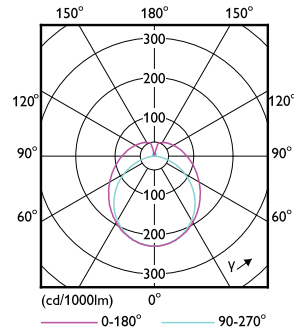

Light Distribution Diagram - 11.5T8/MAS/48-840/MF21/G/DIM UE 25/1