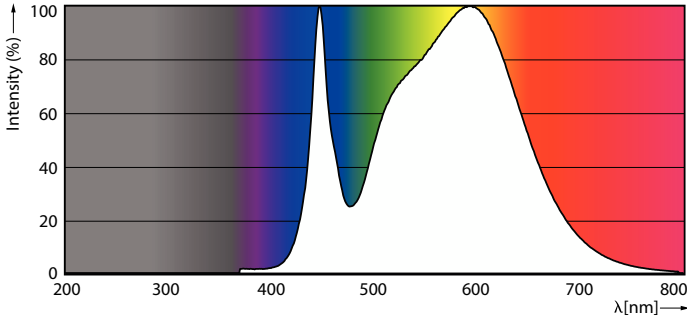

MasterClass MainsFit (UL Type-B) T8

Photometric data

Spectral Power Distribution Colour - 11.5T8/MAS/48-840/MF21/G/DIM UE 25/1