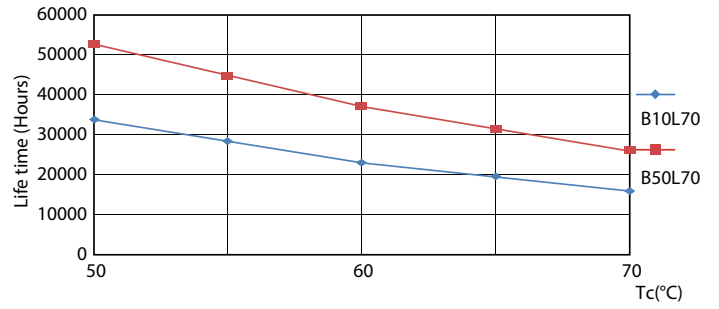

LifetimeVsTc