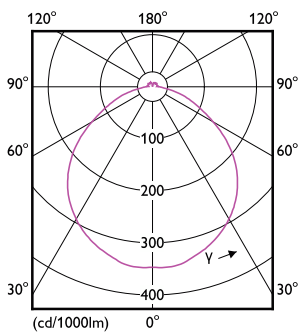

Méretezett rajza

Product	D	C
MAS LED spot VLE D 680lm GU10 940 120D	50 mm	55,5 mm

MASTER LEDspot MV

Fotometriai adatok

General uniform lighting - MAS LED spot VLE D 680lm GU10 940 120D

Spectral Power Distribution Colour - MAS LED spot VLE D 680lm GU10 940 120D

Light Distribution Diagram - MAS LED spot VLE D 680lm GU10 940 120D

Élettartam

Life Expectancy Diagram

Lumen Maintenance Diagram - MAS LED spot VLE D 680lm GU10 940 120D

MASTER LEDspot MV