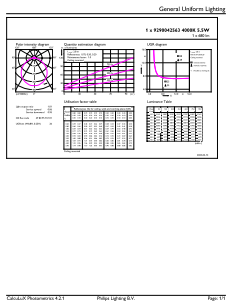

Méretezett rajza

Product	D	C
MAS LED spot VLE D 680lm GU10 940 120D	50 mm	55,5 mm

MASTER LEDspot MV

Fotometriai adatok

General uniform lighting - MAS LED spot VLE D 680lm GU10 940 120D

Spectral Power Distribution Colour - MAS LED spot VLE D 680lm GU10 940 120D

Light Distribution Diagram - MAS LED spot VLE D 680lm GU10 940 120D

Élettartam

Life Expectancy Diagram

Lumen Maintenance Diagram - MAS LED spot VLE D 680lm GU10 940 120D

MASTER LEDspot MV