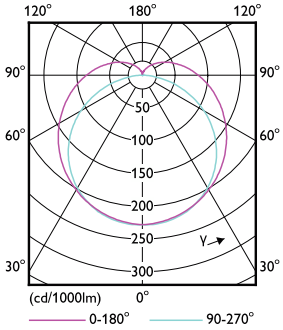

Dimensional drawing

Product	D1	D2	A1	A2	A3
MAS LEDtube 1200mm UO+ 18.7W840 T8	25,7 mm	28 mm	1.199,4 mm	1.206,5 mm	1.213,6 mm

Photometric data

General uniform lighting - MAS LEDtube 1200mm UO+ 18.7W840 T8

Spectral Power Distribution Colour - MAS LEDtube 1200mm UO+ 18.7W840 T8

MASTER LEDtube T8

Photometric data

Light Distribution Diagram - MAS LEDtube 1200mm UO+ 18.7W840 T8

Lifetime

LEDtube 60K 5070 LifetimeVsTc-LED