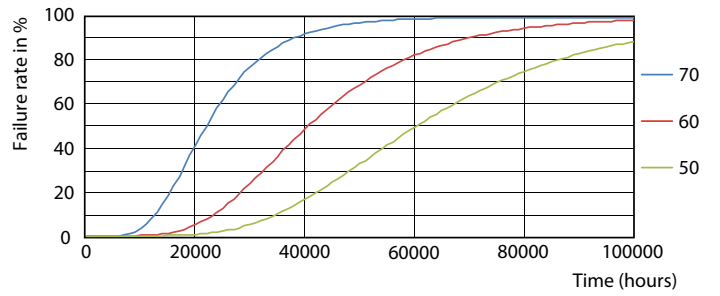

LEDtube 60K 5070 FailureRate-LED