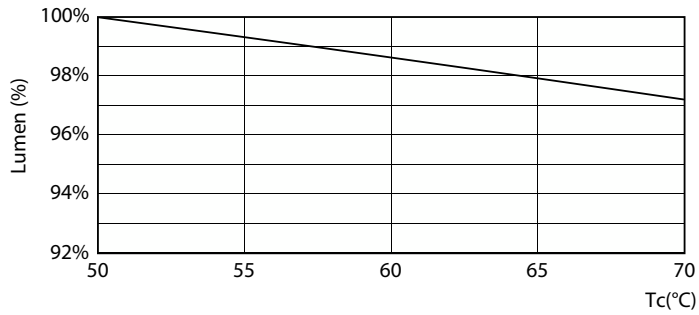

Lumen Maintenance Diagram - MAS LEDtube 1200mm UO+ 18.7W840 T8

Life Expectancy Diagram

LEDtube 60K 5070 FailureRate-LED

MASTER LEDtube T8

Lifetime

Lumen Maintenance Diagram - MAS LEDtube 1200mm UO+ 18.7W840 T8