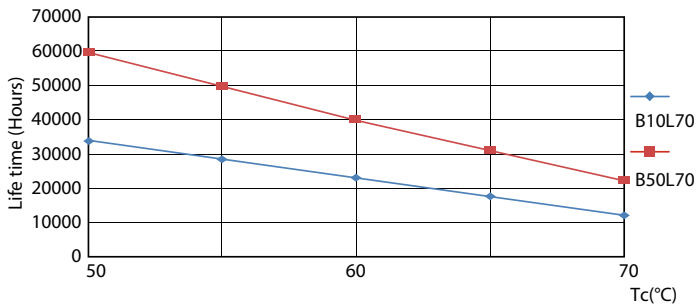

Spectral Power Distribution Colour - MAS LEDtube 1200mm UO+ 18.7W840 T8

MASTER LEDtube T8

Photometric data

Light Distribution Diagram - MAS LEDtube 1200mm UO+ 18.7W840 T8

Lifetime

LEDtube 60K 5070 LifetimeVsTc-LED