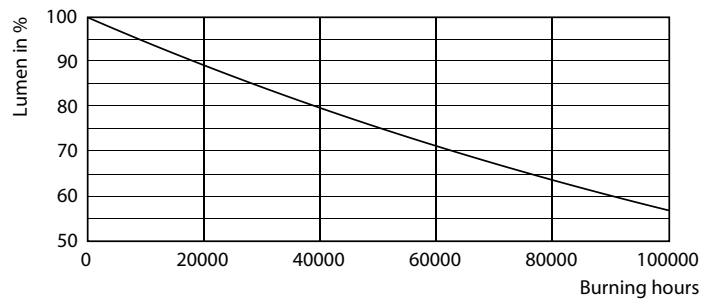

Spectral Power Distribution Colour - MAS LEDtube 1200mm UO+ 18.7W840 T8

MASTER LEDtube T8

Photometric data

Light Distribution Diagram - MAS LEDtube 1200mm UO+ 18.7W840 T8

Lifetime

LEDtube 60K 5070 LifetimeVsTc-LED