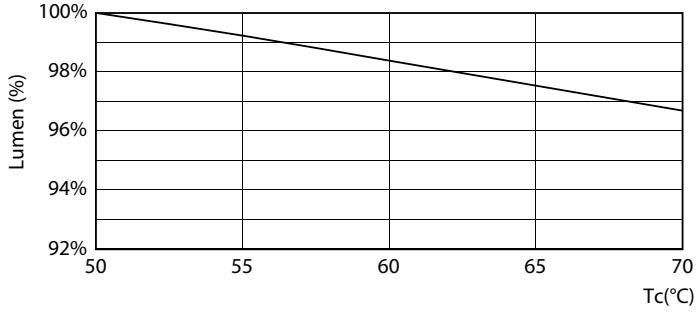

Geri Dönüştürülmüş Plastik İçerikli MASTER LED tüp, EM/Şebeke Beslemeli, T8

Kullanım Ömrü

Lumen Maintenance Diagram - MAS LEDtube 1500mm HO 16.7W 840 T8
EELB