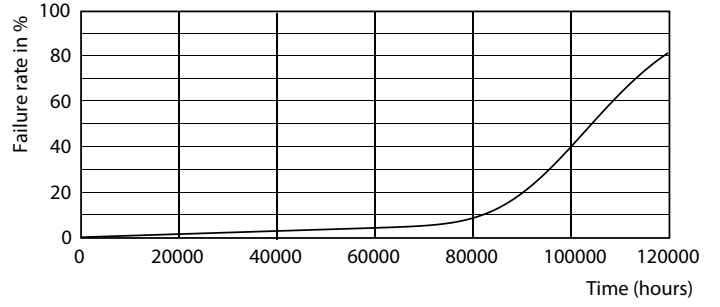

Life Expectancy Diagram

Geri Dönüştürülmüş Plastik İçerikli MASTER LED tüp, EM/Şebeke Beslemeli, T8

Kullanım Ömrü