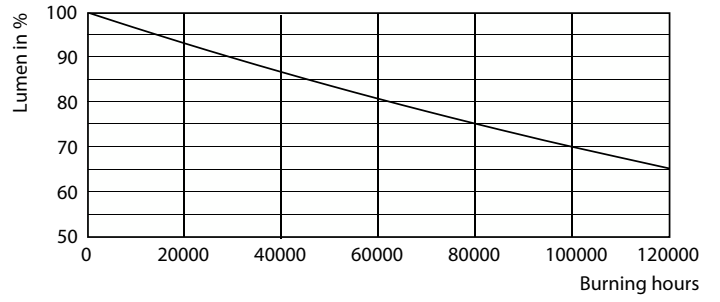

Geri Dönüştürülmüş Plastik İçerikli MASTER LED tüp, EM/Şebeke Beslemeli, T8

Kullanım Ömrü

Life Expectancy Diagram