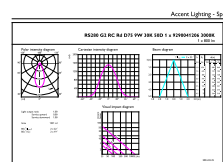

Photometric data

Light Distribution Diagram - RS280 G2 RC Rd D75 9W 30K 50D

Accent Lighting Spots - RS280 G2 RC Rd D75 9W 30K 50D