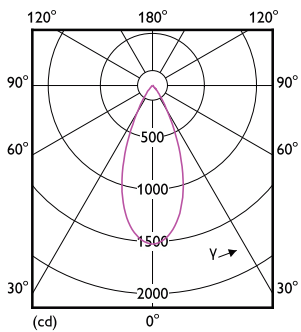

Photometric data

Light Distribution Diagram - RS280 G2 RC Rd D75 9W 30K 50D

Accent Lighting Spots - RS280 G2 RC Rd D75 9W 30K 50D