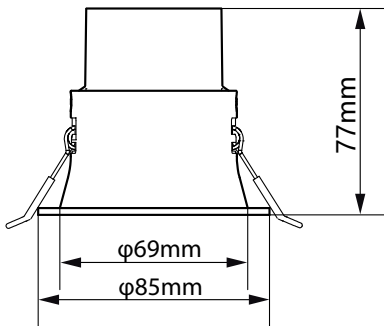

### Product data

General Information		Power Factor (Fraction)		0.5
Light source replaceable	No	Connection	Flying leads/wires	
Driver included	Yes	Number of products on MCB of 16 A type B	114	
Warranty period	1 years	Protection class IEC	Safety class II	
Light Technical		Controls and Dimming		
Luminous Flux	800 lm	Dimmable	No	
Correlated Color Temperature (Nom)	3000 K	Constant light output	No	
Luminous Efficacy (rated) (Nom)	88 lm/W	Mechanical and Housing		
Color rendering index (CRI)	90	Housing Material	Plastic	
Light source color	930 warm white	Reflector material	-	
Luminaire light beam spread	50°	Housing Color	Metallic grey	
Operating and Electrical		Overall height	77 mm	
Input Voltage	220 to 240 V	Overall diameter	85 mm	
Input Frequency	50 or 60 Hz	Ingress protection code	IP20 [Finger-protected]	
Inrush current	11 A	Mech. impact protection code	IK03 [0.35 J reinforced]	
Power Consumption	9 W			

## Semi-deep Recessed Family

Net Weight (Piece)	0.176 kg
<b>Approval and Application</b>	
Insulation Coverage Rating	Non IC Rating
Flammability mark	For mounting on normally flammable surfaces
EU RoHS compliant	Yes
Ambient temperature range	-20 to +40 °C
<b>Initial Performance (IEC Compliant)</b>	
Luminous flux tolerance	+/-10%
Initial chromaticity	(0.4359, 0.3963) 5SDCM
Power consumption tolerance	+/-10%
<b>Over Time Performance (IEC Compliant)</b>	
Median useful life L70B50	25,000 hour(s)

### Dimensional drawing