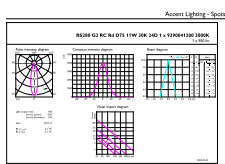

Photometric data

Accent Lighting Spots - RS280 G2 RC Rd D75 11W 30K 24D

Light Distribution Diagram - RS280 G2 RC Rd D75 11W 30K 24D