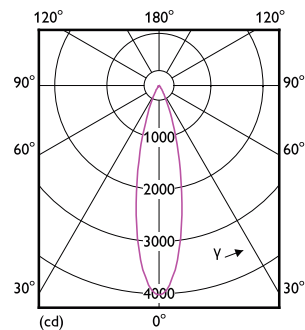

Semi-deep Recessed Family

| | |
|--|---|
| Net Weight (Piece) | 0.176 kg |
| Approval and Application | |
| Insulation Coverage Rating | Non IC Rating |
| Flammability mark | For mounting on normally flammable surfaces |
| EU RoHS compliant | Yes |
| Ambient temperature range | -20 to +40 °C |
| Initial Performance (IEC Compliant) | |
| Luminous flux tolerance | +/-10% |
| Initial chromaticity | (0.4359, 0.3963) 5SDCM |
| Power consumption tolerance | +/-10% |
| Over Time Performance (IEC Compliant) | |
| Median useful life L70B50 | 25,000 hour(s) |

Dimensional drawing

Photometric data

Accent Lighting Spots - RS280 G2 RC Rd D75 11W 30K 24D

Light Distribution Diagram - RS280 G2 RC Rd D75 11W 30K 24D

Semi-deep Recessed Family