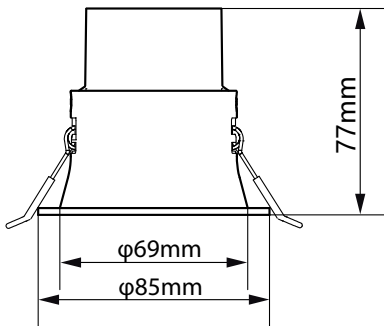

Semi-deep Recessed Family

Net Weight (Piece)	0.176 kg
Approval and Application	
Insulation Coverage Rating	Non IC Rating
Flammability mark	For mounting on normally flammable surfaces
EU RoHS compliant	Yes
Ambient temperature range	-20 to +40 °C
Initial Performance (IEC Compliant)	
Luminous flux tolerance	+/-10%
Initial chromaticity	(0.4359, 0.3963) 5SDCM
Power consumption tolerance	+/-10%
Over Time Performance (IEC Compliant)	
Median useful life L70B50	25,000 hour(s)

Product Data	
Order product name	RS280 G2 RC Rd D75 11W 30K 24D
Full product name	RS280 G2 RC Rd D75 11W 30K 24D
Full product code	694197061752900
Order code	929004120010
Material Nr. (12NC)	929004120010
Numerator - Quantity Per Pack	1
EAN/UPC - Product/Case	6941970617529
Numerator - Packs per outer box	12
EAN/UPC - Case	6941970617536

Dimensional drawing

Photometric data