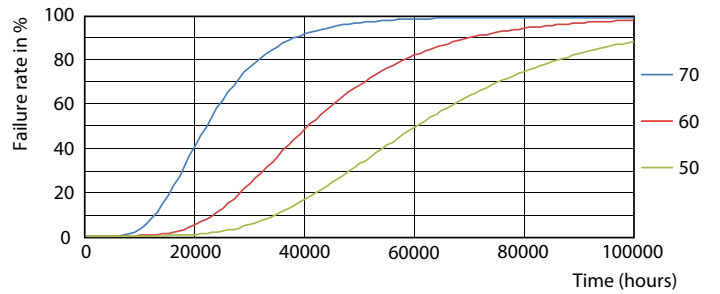

## Lifetime

LEDtube 60K 5070 LifetimeVsTc-LED

Lumen Maintenance Diagram - MAS LEDtube 1200mm HO 13W865 T8

Life Expectancy Diagram

LEDtube 60K 5070 FailureRate-LED