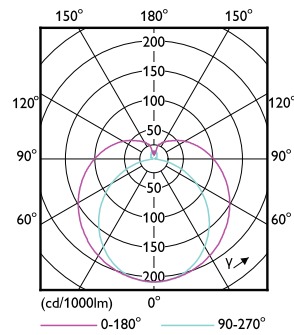

General uniform lighting - MAS LEDtube 1200mm HO 13W865 T8

Light Distribution Diagram - MAS LEDtube 1200mm HO 13W865 T8