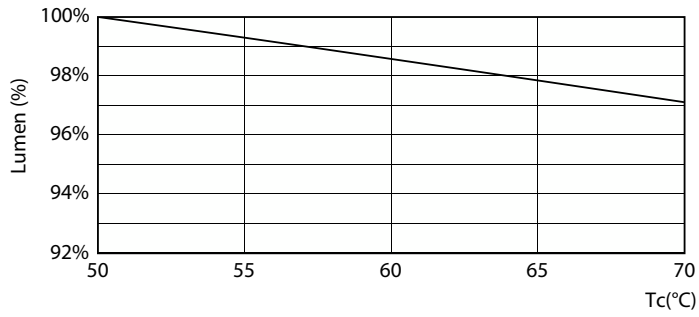

MASTER LEDtube T8

Lifetime

Lumen Maintenance Diagram - MAS LEDtube 1200mm HO 13W865 T8