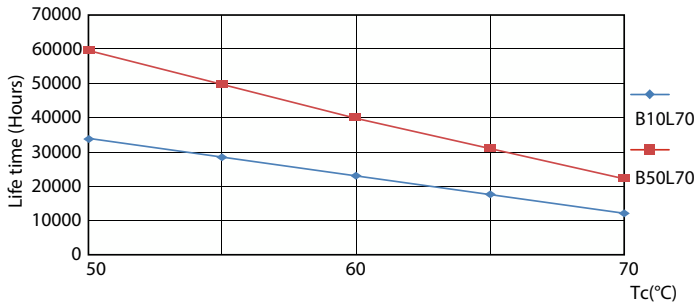

Lifetime

LEDtube 60K 5070 LifetimeVsTc-LED