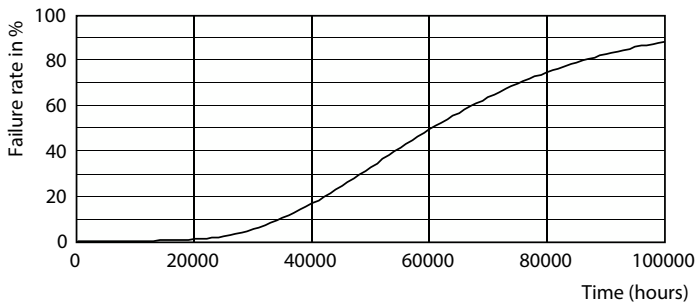

Life Expectancy Diagram