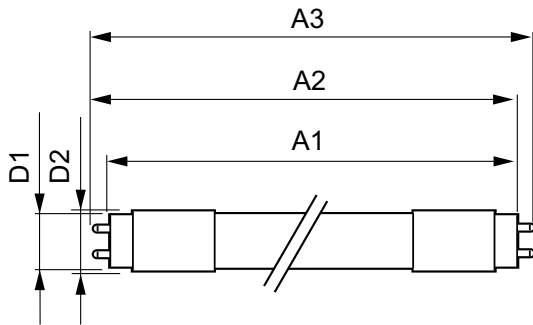

MASTER LEDtube T8

Ballast Compatibility	EM/Mains
Temperature	
T-Case Maximum (Nom)	50 °C
Controls and Dimming	
Dimmable	No
Mechanical and Housing	
Bulb Finish	Frosted
Bulb Material	Plastic
Product Length	1,200 mm
Bulb Shape	T8
Net Weight (Piece)	0.180 kg
Approval and Application	
Energy Saving Product	Yes

Approval Marks	RoHS compliance KEMA Keur certificate
EU RoHS compliant	Yes
Ambient temperature range	-20 to +45 °C
Product Data	
Order product name	MAS LEDtube 1200mm HO 13W865 T8
Full product name	MAS LEDtube 1200mm HO 13W865 T8
Full product code	872016931611900
Order code	929003806208
Material Nr. (12NC)	929003806208
Numerator - Quantity Per Pack	1
EAN/UPC - Product/Case	8720169316119
Numerator - Packs per outer box	20
EAN/UPC - Case	8720169316126

Dimensional drawing

Product	D1	D2	A1	A2	A3
MAS LEDtube 1200mm HO 13W865 T8	25.8 mm	28 mm	1,198.2 mm	1,205.3 mm	1,212.4 mm

Photometric data