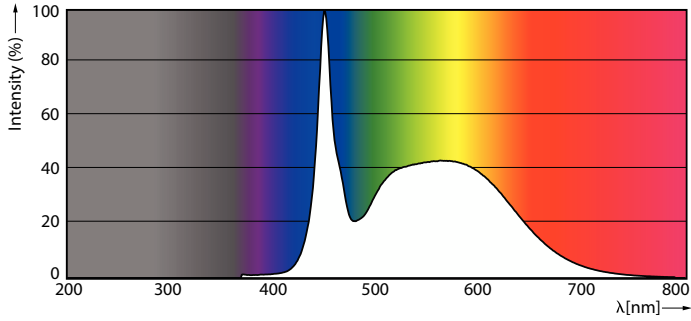

MASTER LEDtube T8

Photometric data

Spectral Power Distribution Colour - MAS LEDtube 1200mm HO 13W865 T8