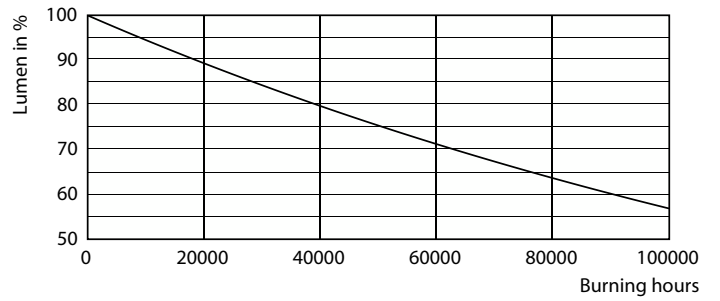

MASTER LEDtube T8

Photometric data

Lifetime

LEDtube 60K 5070 FailureRate-LED