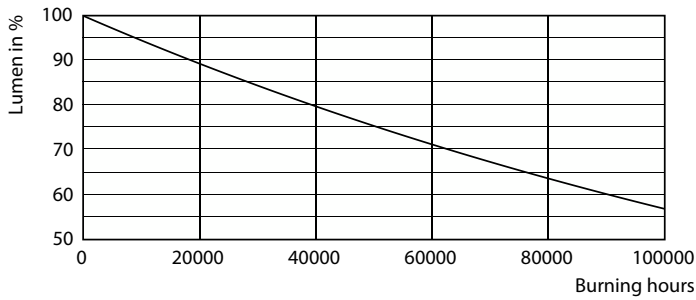

Warnings and Safety

• -

Product data

General Information		LLMF At End Of Nominal Lifetime (Nom)		70 %	
Cap-Base	G13	Photobiological safety according to EN 62471			RG0
Nominal lifetime	60,000 hour(s)	Operating and Electrical			
Switching Cycle	200,000	Input Frequency	50 to 60 Hz		
Lighting Technology	LEDtube	Power Consumption	8 W		
Light Technical		Lamp Current (Max)	40 mA		
Color Code	830 [CCT of 3000K]	Lamp Current (Min)	37 mA		
Beam Angle (Nom)	190 degree(s)	Wattage Equivalent	18 W		
Luminous Flux	1,150 lm	Starting Time (Nom)	0.5 s		
Color Designation	White (WH)	Warm-up time to 60% light	0.5 s		
Correlated Color Temperature (Nom)	3000 K	Power Factor (Fraction)	0.9		
Luminous Efficacy (rated) (Nom)	143 lm/W	Voltage (Nom)	220-240 V		
Color Consistency	<6	LED alternative to fluorescent lamp power	18W TL-D		
Color rendering index (CRI)	80				

MASTER LEDtube T8

Photometric data

Spectral Power Distribution Colour - MAS LEDtube 600mm HO 8W830 T8

Lifetime

Lumen Maintenance Diagram - MAS LEDtube 600mm HO 8W830 T8

LEDtube 60K 5070 LifetimeVsTc-LED

Lumen Maintenance Diagram - MAS LEDtube 600mm HO 8W830 T8