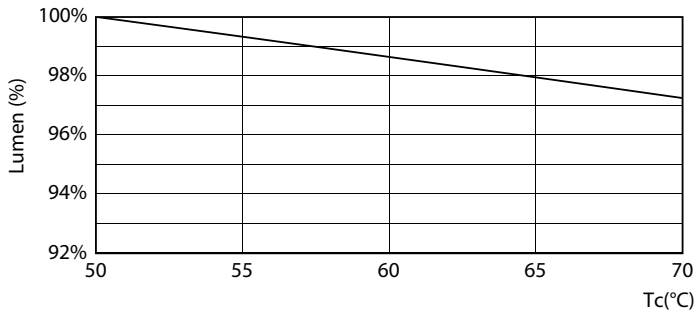

Warnings and Safety

• -

Product data

General Information		LLMF At End Of Nominal Lifetime (Nom)		70 %	
Cap-Base	G13	Photobiological safety according to EN 62471			RG0
Nominal lifetime	60,000 hour(s)	Operating and Electrical			
Switching Cycle	200,000	Input Frequency	50 to 60 Hz		
Lighting Technology	LEDtube	Power Consumption	8 W		
Light Technical		Lamp Current (Max)	40 mA		
Color Code	830 [CCT of 3000K]	Lamp Current (Min)	37 mA		
Beam Angle (Nom)	190 degree(s)	Wattage Equivalent	18 W		
Luminous Flux	1,150 lm	Starting Time (Nom)	0.5 s		
Color Designation	White (WH)	Warm-up time to 60% light	0.5 s		
Correlated Color Temperature (Nom)	3000 K	Power Factor (Fraction)	0.9		
Luminous Efficacy (rated) (Nom)	143 lm/W	Voltage (Nom)	220-240 V		
Color Consistency	<6	LED alternative to fluorescent lamp power	18W TL-D		
Color rendering index (CRI)	80				

Approval Marks	RoHS compliance KEMA Keur certificate
EU RoHS compliant	Yes
Ambient temperature range	-20 to +45 °C
Product Data	
Order product name	MAS LEDtube 600mm HO 8W830 T8
Full product name	MASTER LEDtube 600mm HO 8W830 T8
Full product code	872016931591400
Order code	31591400
Material Nr. (12NC)	929003805708
Numerator - Quantity Per Pack	1
EAN/UPC - Product/Case	8720169315914
Numerator - Packs per outer box	20
EAN/UPC - Case	8720169315921

Dimensional drawing

Product	D1	D2	A1	A2	A3
MAS LEDtube 600mm HO 8W830 T8	25.8 mm	28 mm	595.7 mm	598.8 mm	604 mm

Photometric data

General uniform lighting - MAS LEDtube 600mm HO 8W830 T8

Light Distribution Diagram - MAS LEDtube 600mm HO 8W830 T8

MASTER LEDtube T8

Photometric data

Spectral Power Distribution Colour - MAS LEDtube 600mm HO 8W830 T8

Lifetime

Lumen Maintenance Diagram - MAS LEDtube 600mm HO 8W830 T8

LEDtube 60K 5070 LifetimeVsTc-LED

Lumen Maintenance Diagram - MAS LEDtube 600mm HO 8W830 T8