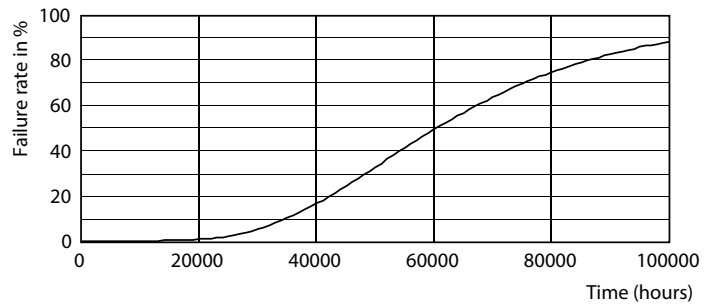

Warnings and Safety

• -

Product data

General Information		LLMF At End Of Nominal Lifetime (Nom)		70 %	
Cap-Base	G13	Photobiological safety according to EN 62471			RG0
Nominal lifetime	60,000 hour(s)	Operating and Electrical			
Switching Cycle	200,000	Input Frequency	50 to 60 Hz		
Lighting Technology	LEDtube	Power Consumption	8 W		
Light Technical		Lamp Current (Max)	40 mA		
Color Code	830 [CCT of 3000K]	Lamp Current (Min)	37 mA		
Beam Angle (Nom)	190 degree(s)	Wattage Equivalent	18 W		
Luminous Flux	1,150 lm	Starting Time (Nom)	0.5 s		
Color Designation	White (WH)	Warm-up time to 60% light	0.5 s		
Correlated Color Temperature (Nom)	3000 K	Power Factor (Fraction)	0.9		
Luminous Efficacy (rated) (Nom)	143 lm/W	Voltage (Nom)	220-240 V		
Color Consistency	<6	LED alternative to fluorescent lamp power	18W TL-D		
Color rendering index (CRI)	80				

MASTER LEDtube T8

Photometric data

Spectral Power Distribution Colour - MAS LEDtube 600mm HO 8W830 T8

Lifetime

Lumen Maintenance Diagram - MAS LEDtube 600mm HO 8W830 T8

LEDtube 60K 5070 LifetimeVsTc-LED

Lumen Maintenance Diagram - MAS LEDtube 600mm HO 8W830 T8