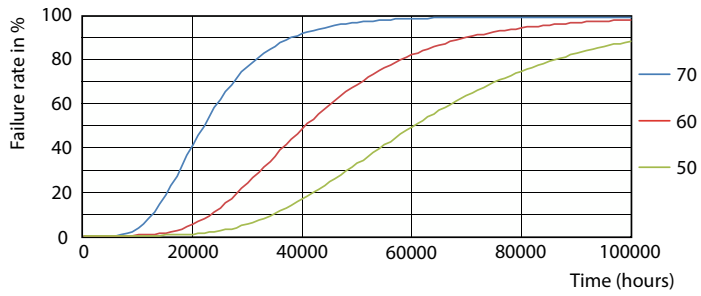

MASTER LEDtube T8

Lifetime

LEDtube 60K 5070 FailureRate-LED