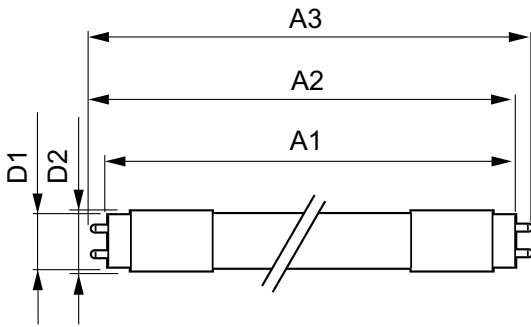

Warnings and Safety

• -

Product data

General Information		LLMF At End Of Nominal Lifetime (Nom)		70 %	
Cap-Base	G13	Photobiological safety according to EN 62471			RG0
Nominal lifetime	60,000 hour(s)	Operating and Electrical			
Switching Cycle	200,000	Input Frequency	50 to 60 Hz		
Lighting Technology	LEDtube	Power Consumption	8 W		
Light Technical		Lamp Current (Max)	40 mA		
Color Code	830 [CCT of 3000K]	Lamp Current (Min)	37 mA		
Beam Angle (Nom)	190 degree(s)	Wattage Equivalent	18 W		
Luminous Flux	1,150 lm	Starting Time (Nom)	0.5 s		
Color Designation	White (WH)	Warm-up time to 60% light	0.5 s		
Correlated Color Temperature (Nom)	3000 K	Power Factor (Fraction)	0.9		
Luminous Efficacy (rated) (Nom)	143 lm/W	Voltage (Nom)	220-240 V		
Color Consistency	<6	LED alternative to fluorescent lamp power	18W TL-D		
Color rendering index (CRI)	80				

MASTER LEDtube T8

Ballast Compatibility	EM/Mains
Temperature	
T-Case Maximum (Nom)	50 °C
Controls and Dimming	
Dimmable	No
Mechanical and Housing	
Bulb Finish	Frosted
Bulb Material	Plastic
Product Length	600 mm
Bulb Shape	T8
Net Weight (Piece)	0.090 kg
Approval and Application	
Energy Saving Product	Yes

Approval Marks	RoHS compliance KEMA Keur certificate
EU RoHS compliant	Yes
Ambient temperature range	-20 to +45 °C
Product Data	
Order product name	MAS LEDtube 600mm HO 8W830 T8
Full product name	MASTER LEDtube 600mm HO 8W830 T8
Full product code	872016931591400
Order code	31591400
Material Nr. (12NC)	929003805708
Numerator - Quantity Per Pack	1
EAN/UPC - Product/Case	8720169315914
Numerator - Packs per outer box	20
EAN/UPC - Case	8720169315921

Dimensional drawing

Product	D1	D2	A1	A2	A3
MAS LEDtube 600mm HO 8W830 T8	25.8 mm	28 mm	595.7 mm	598.8 mm	604 mm

Photometric data

General uniform lighting - MAS LEDtube 600mm HO 8W830 T8

Light Distribution Diagram - MAS LEDtube 600mm HO 8W830 T8