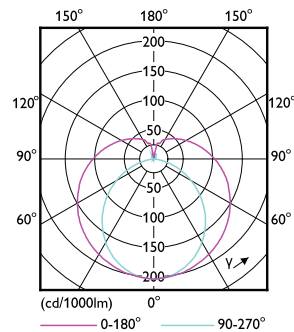

Warnings and Safety

• -

Product data

General Information		LLMF At End Of Nominal Lifetime (Nom)		70 %	
Cap-Base	G13	Photobiological safety according to EN 62471			RG0
Nominal lifetime	60,000 hour(s)	Operating and Electrical			
Switching Cycle	200,000	Input Frequency	50 to 60 Hz		
Lighting Technology	LEDtube	Power Consumption	8 W		
Light Technical		Lamp Current (Max)	40 mA		
Color Code	830 [CCT of 3000K]	Lamp Current (Min)	37 mA		
Beam Angle (Nom)	190 degree(s)	Wattage Equivalent	18 W		
Luminous Flux	1,150 lm	Starting Time (Nom)	0.5 s		
Color Designation	White (WH)	Warm-up time to 60% light	0.5 s		
Correlated Color Temperature (Nom)	3000 K	Power Factor (Fraction)	0.9		
Luminous Efficacy (rated) (Nom)	143 lm/W	Voltage (Nom)	220-240 V		
Color Consistency	<6	LED alternative to fluorescent lamp power	18W TL-D		
Color rendering index (CRI)	80				

MASTER LEDtube T8

Ballast Compatibility	EM/Mains
Temperature	
T-Case Maximum (Nom)	50 °C
Controls and Dimming	
Dimmable	No
Mechanical and Housing	
Bulb Finish	Frosted
Bulb Material	Plastic
Product Length	600 mm
Bulb Shape	T8
Net Weight (Piece)	0.090 kg
Approval and Application	
Energy Saving Product	Yes

Approval Marks	RoHS compliance KEMA Keur certificate
EU RoHS compliant	Yes
Ambient temperature range	-20 to +45 °C
Product Data	
Order product name	MAS LEDtube 600mm HO 8W830 T8
Full product name	MASTER LEDtube 600mm HO 8W830 T8
Full product code	872016931591400
Order code	31591400
Material Nr. (12NC)	929003805708
Numerator - Quantity Per Pack	1
EAN/UPC - Product/Case	8720169315914
Numerator - Packs per outer box	20
EAN/UPC - Case	8720169315921

Dimensional drawing

Product	D1	D2	A1	A2	A3
MAS LEDtube 600mm HO 8W830 T8	25.8 mm	28 mm	595.7 mm	598.8 mm	604 mm

Photometric data

General uniform lighting - MAS LEDtube 600mm HO 8W830 T8

Light Distribution Diagram - MAS LEDtube 600mm HO 8W830 T8