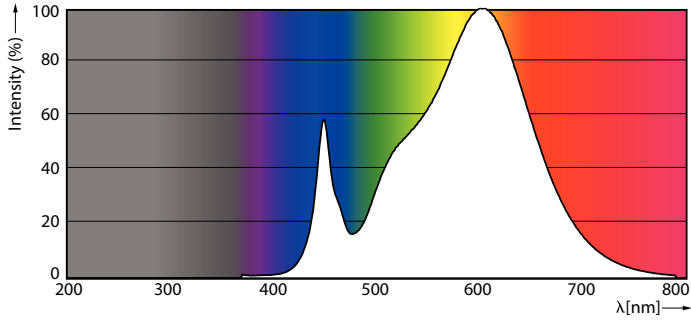

Warnings and Safety

• -

Product data

General Information		LLMF At End Of Nominal Lifetime (Nom)		70 %	
Cap-Base	G13	Photobiological safety according to EN 62471			RG0
Nominal lifetime	60,000 hour(s)	Operating and Electrical			
Switching Cycle	200,000	Input Frequency	50 to 60 Hz		
Lighting Technology	LEDtube	Power Consumption	8 W		
Light Technical		Lamp Current (Max)	40 mA		
Color Code	830 [CCT of 3000K]	Lamp Current (Min)	37 mA		
Beam Angle (Nom)	190 degree(s)	Wattage Equivalent	18 W		
Luminous Flux	1,150 lm	Starting Time (Nom)	0.5 s		
Color Designation	White (WH)	Warm-up time to 60% light	0.5 s		
Correlated Color Temperature (Nom)	3000 K	Power Factor (Fraction)	0.9		
Luminous Efficacy (rated) (Nom)	143 lm/W	Voltage (Nom)	220-240 V		
Color Consistency	<6	LED alternative to fluorescent lamp power	18W TL-D		
Color rendering index (CRI)	80				

Dimensional drawing

Product	D1	D2	A1	A2	A3
MAS LEDtube 600mm HO 8W830 T8	25.8 mm	28 mm	595.7 mm	598.8 mm	604 mm

Photometric data

General uniform lighting - MAS LEDtube 600mm HO 8W830 T8

Light Distribution Diagram - MAS LEDtube 600mm HO 8W830 T8

MASTER LEDtube T8

Photometric data

Spectral Power Distribution Colour - MAS LEDtube 600mm HO 8W830 T8

Lifetime

Lumen Maintenance Diagram - MAS LEDtube 600mm HO 8W830 T8

LEDtube 60K 5070 LifetimeVsTc-LED

Lumen Maintenance Diagram - MAS LEDtube 600mm HO 8W830 T8