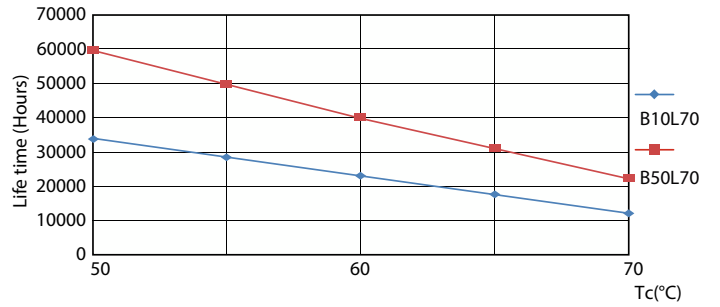

Warnings and Safety

• -

Product data

General Information		LLMF At End Of Nominal Lifetime (Nom)		70 %	
Cap-Base	G13	Photobiological safety according to EN 62471			RG0
Nominal lifetime	60,000 hour(s)	Operating and Electrical			
Switching Cycle	200,000	Input Frequency	50 to 60 Hz		
Lighting Technology	LEDtube	Power Consumption	8 W		
Light Technical		Lamp Current (Max)	40 mA		
Color Code	830 [CCT of 3000K]	Lamp Current (Min)	37 mA		
Beam Angle (Nom)	190 degree(s)	Wattage Equivalent	18 W		
Luminous Flux	1,150 lm	Starting Time (Nom)	0.5 s		
Color Designation	White (WH)	Warm-up time to 60% light	0.5 s		
Correlated Color Temperature (Nom)	3000 K	Power Factor (Fraction)	0.9		
Luminous Efficacy (rated) (Nom)	143 lm/W	Voltage (Nom)	220-240 V		
Color Consistency	<6	LED alternative to fluorescent lamp power	18W TL-D		
Color rendering index (CRI)	80				

MASTER LEDtube T8

Photometric data

Spectral Power Distribution Colour - MAS LEDtube 600mm HO 8W830 T8

Lifetime

Lumen Maintenance Diagram - MAS LEDtube 600mm HO 8W830 T8

LEDtube 60K 5070 LifetimeVsTc-LED

Lumen Maintenance Diagram - MAS LEDtube 600mm HO 8W830 T8