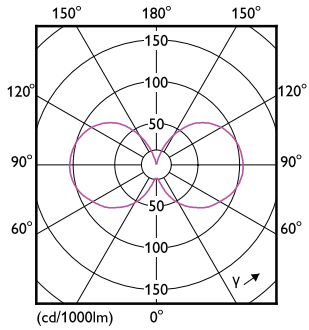

Målskisse

Product	D	C
MAS LEDBulb D 4-60W E27 827 A60 CL G UE	60 mm	108 mm

Fotometriske data

Spectral Power Distribution Colour - MAS LEDBulb D 4-60W E27 827 A60 CL G UE

General uniform lighting - MAS LEDBulb D 4-60W E27 827 A60 CL G UE

MASTER UltraEfficient LED-lyspære

Fotometriske data

Light Distribution Diagram - MAS LEDBulb D 4-60W E27 827 A60 CL G UE

Levetid

Life Expectancy Diagram

Lumen Maintenance Diagram - MAS LEDBulb D 4-60W E27 827 A60 CL G UE